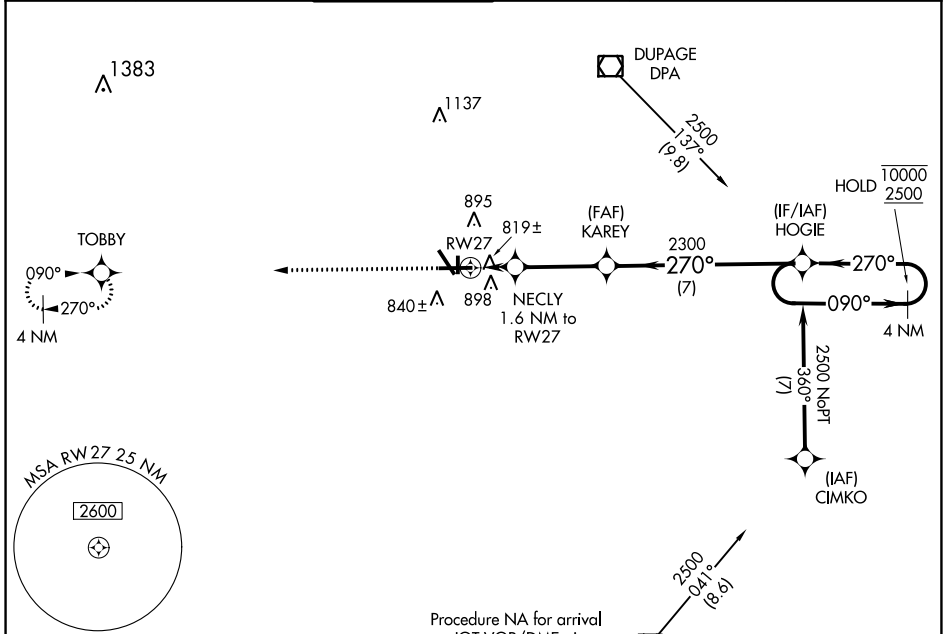

WAAS CH 48822 W27A	APP CRS 270°	Rwy Idg TDZE Apt Elev	6460 707 712
--	------------------------	-----------------------------	---

RNAV (GPS) RWY 27

AURORA MUNI (A.R.R.)

RNP APCH - GPS.		MISSED APPROACH: Climb to 2700 direct TOBBY and hold.		
<p>▼ For uncompensated Baro-VNAV systems, LNAV/VNAV NA below -16°C or above 54°C.</p>				

ELEV 712	TDZE 707
-----------------	-----------------

CATEGORY	A	B	C	D
LPV DA		907-3/4	200 (200-3/4)	
LNAV/VNAV DA		1002-1	295 (300-1)	
LNAV MDA		1080-1	373 (400-1)	
<input checked="" type="checkbox"/> CIRCLING	1200-1	488 (500-1)	1300-1 1/2 588 (600-1 1/2)	1320-2 608 (700-2)

EC-3, 13 JUN 2024 to 11 JUL 2024

EC-3, 13 JUN 2024 to 11 JUL 2024