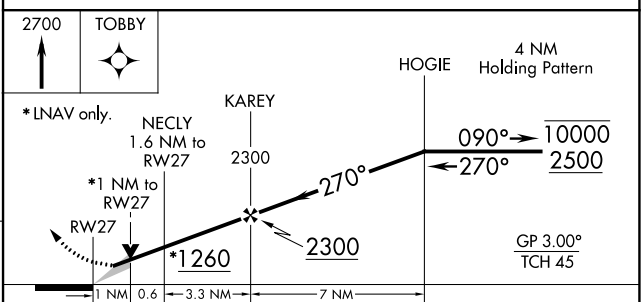

WAAS CH 48822 W27A	APP CRS 270°	Rwy Idg TDZE Apt Elev	6460 707 712
--	------------------------	-----------------------------	---

RNAV (GPS) RWY 27

AURORA MUNI (A.R.R.)

RNP APCH - GPS.		MISSED APPROACH: Climb to 2700 direct TOBBY and hold.		
<p>▼ For uncompensated Baro-VNAV systems, LNAV/VNAV NA below -16°C or above 54°C.</p>				

ATIS 125.85	CHICAGO APP CON 133.5 349.0	AURORA TOWER★ 120.6 (CTAF) 0	GND CON 121.7	CLNC DEL 121.7 (When tower closed)	UNICOM 122.95 123.5
-----------------------	---------------------------------------	---	-------------------------	---	-------------------------------

ELEV 712	TDZE 707
-----------------	-----------------

CATEGORY	A	B	C	D
LPV DA		907-3/4	200 (200-3/4)	
LNAV/VNAV DA		1002-1	295 (300-1)	
LNAV MDA		1080-1	373 (400-1)	
<input checked="" type="checkbox"/> CIRCLING	1200-1	488 (500-1)	1300-1 1/2 588 (600-1 1/2)	1320-2 608 (700-2)