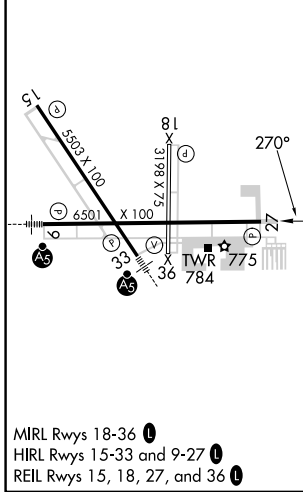

WAAS CH 48822 W27A	APP CRS 270°	Rwy Idg TDZE Apt Elev	6460 707 712
--	------------------------	-----------------------------	---

RNAV (GPS) RWY 27

AURORA MUNI (A.R.R.)

RNP APCH - GPS.		MISSED APPROACH: Climb to 2700 direct TOBBY and hold.		
<p>▼ For uncompensated Baro-VNAV systems, LNAV/VNAV NA below -16°C or above 54°C.</p>				

ELEV 712	TDZE 707
-----------------	-----------------

CATEGORY	A	B	C	D
LPV DA		907-3/4	200 (200-3/4)	
LNAV/VNAV DA		1002-1	295 (300-1)	
LNAV MDA		1080-1	373 (400-1)	
<input checked="" type="checkbox"/> CIRCLING	1200-1	488 (500-1)	1300-1 1/2 588 (600-1 1/2)	1320-2 608 (700-2)