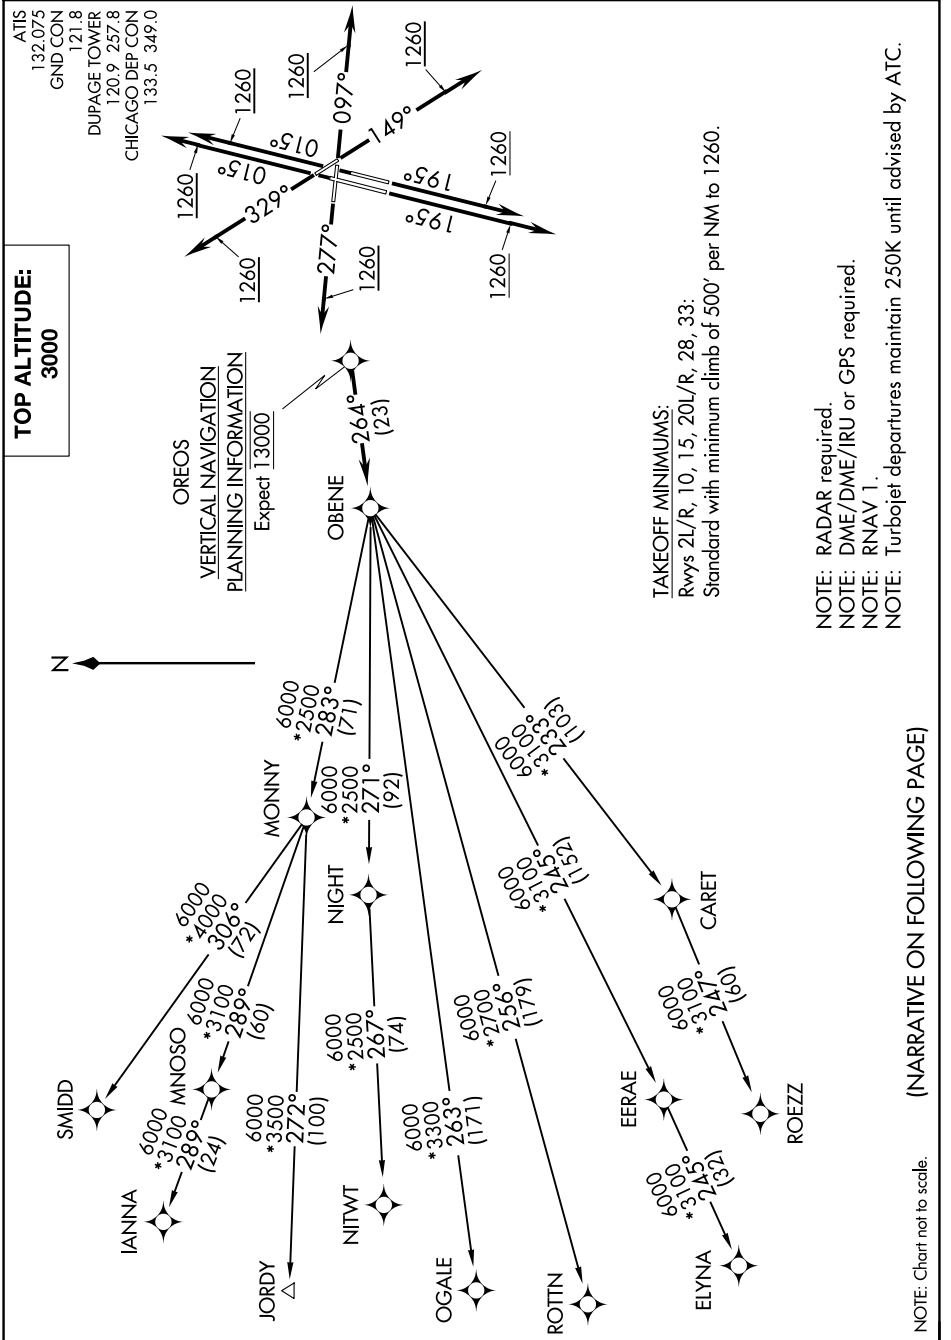

(OBENE3.OBENE) 18312

DUPAGE (DPA)

OBENE THREE DEPARTURE (RNAV) AL-5104 (FAA)

CHICAGO/WEST CHICAGO, ILLINOIS

EC-3, 13 JUN 2024 to 11 JUL 2024

(NARRATIVE ON FOLLOWING PAGE)

NOTE: Chart not to scale.

EC-3, 13 JUN 2024 to 11 JUL 2024

OBENE THREE DEPARTURE (RNAV)

CHICAGO/WEST CHICAGO, ILLINOIS

(OBENE3.OBENE) 08NOV18

DUPAGE (DPA)