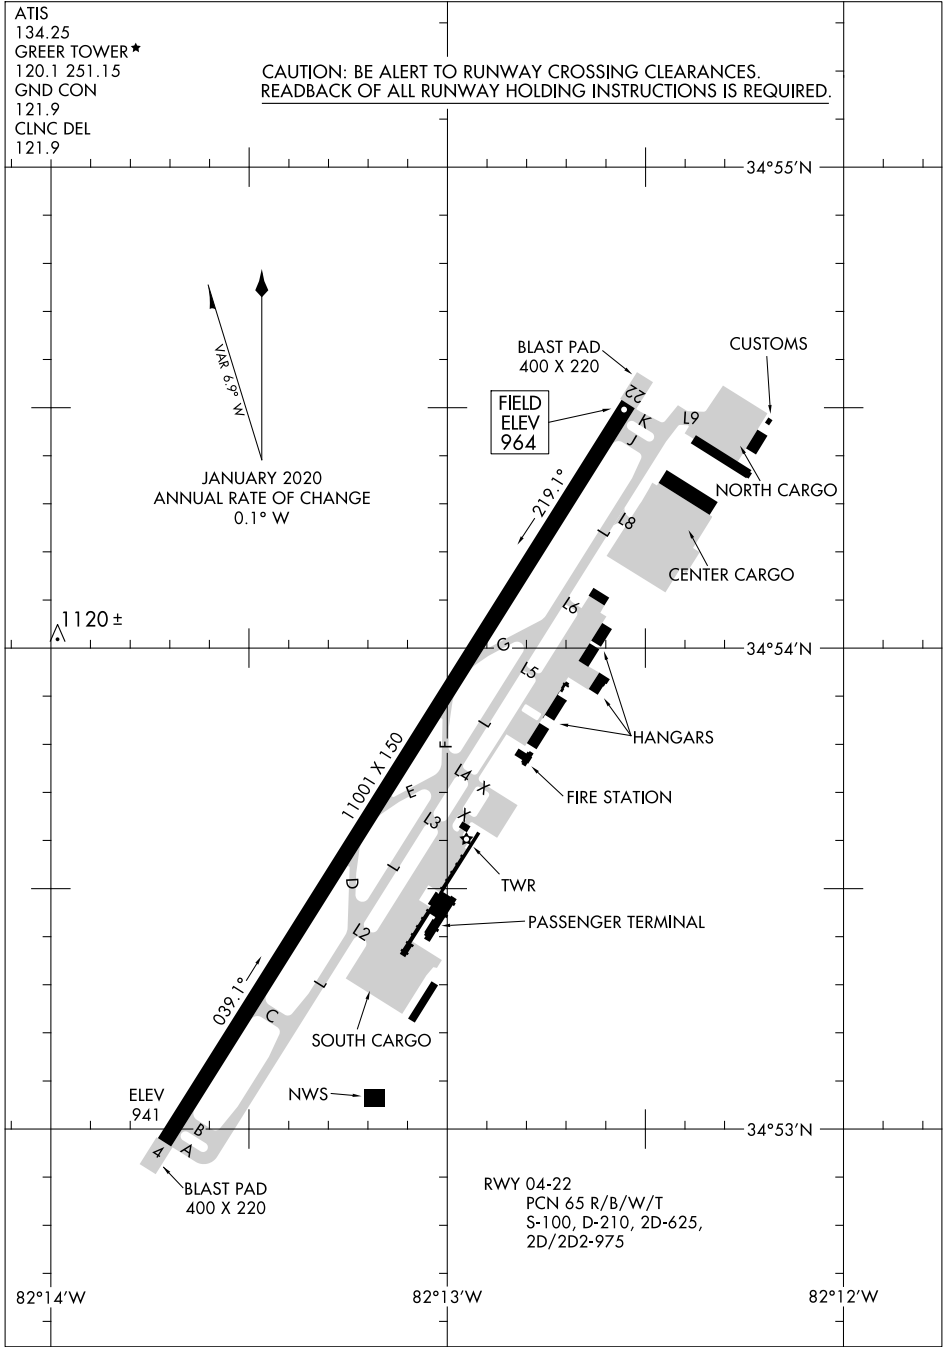

24081

AIRPORT DIAGRAM

GREENVILLE SPARTANBURG INTL (GSP)
GREER, SOUTH CAROLINA

AL-5124 (FAA)

ATIS
134.25
GREER TOWER*
120.1 251.15
GND CON
121.9
CLNC DEL
121.9

CAUTION: BE ALERT TO RUNWAY CROSSING CLEARANCES.
READBACK OF ALL RUNWAY HOLDING INSTRUCTIONS IS REQUIRED.

SE-2, 13 JUN 2024 to 11 JUL 2024

SE-2, 13 JUN 2024 to 11 JUL 2024

AIRPORT DIAGRAM

GREENVILLE SPARTANBURG INTL (GSP)
GREER, SOUTH CAROLINA

24081