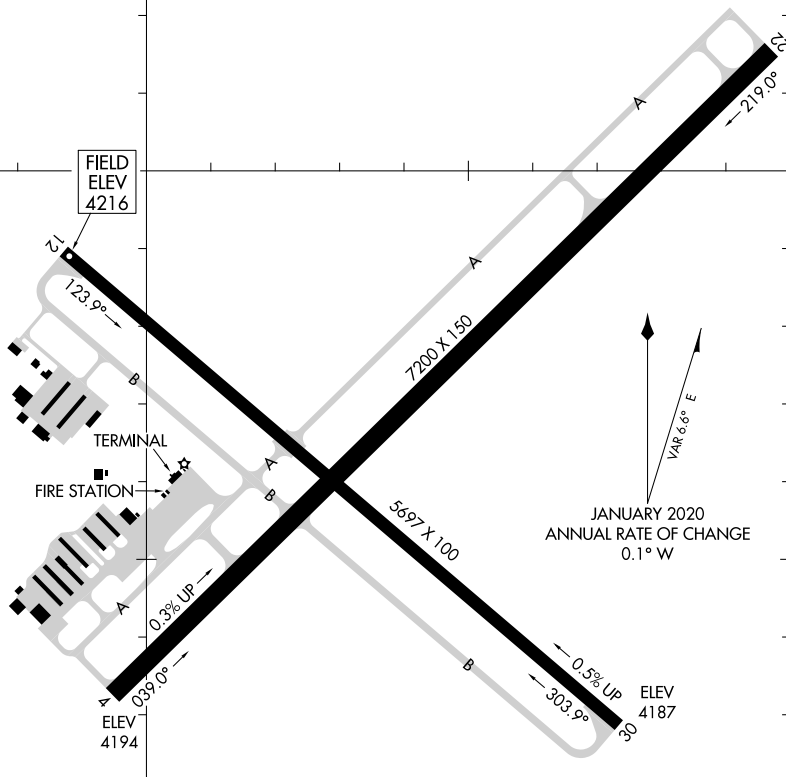

22083

AIRPORT DIAGRAM

AL-5144 (FAA)

CLOVIS RGNL (CVN)
CLOVIS, NEW MEXICO

AWOS-3PT
135.375
CLNC DEL
119.0
CTAF/UNICOM
122.8

103°05.0'W

103°04.0'W

SW-1, 13 JUN 2024 to 11 JUL 2024

SW-1, 13 JUN 2024 to 11 JUL 2024

JANUARY 2020
 ANNUAL RATE OF CHANGE
 0.1° W
 VAR 6.6° E

34°26.0'N

34°25.0'N

RWY 04-22
 PCN 17 F/C/X/T
 S-45, D-57
 RWY 08-26
 PCN 3 F/D/X/T
 RWY 12-30
 S-42, D-50

AIRPORT DIAGRAM