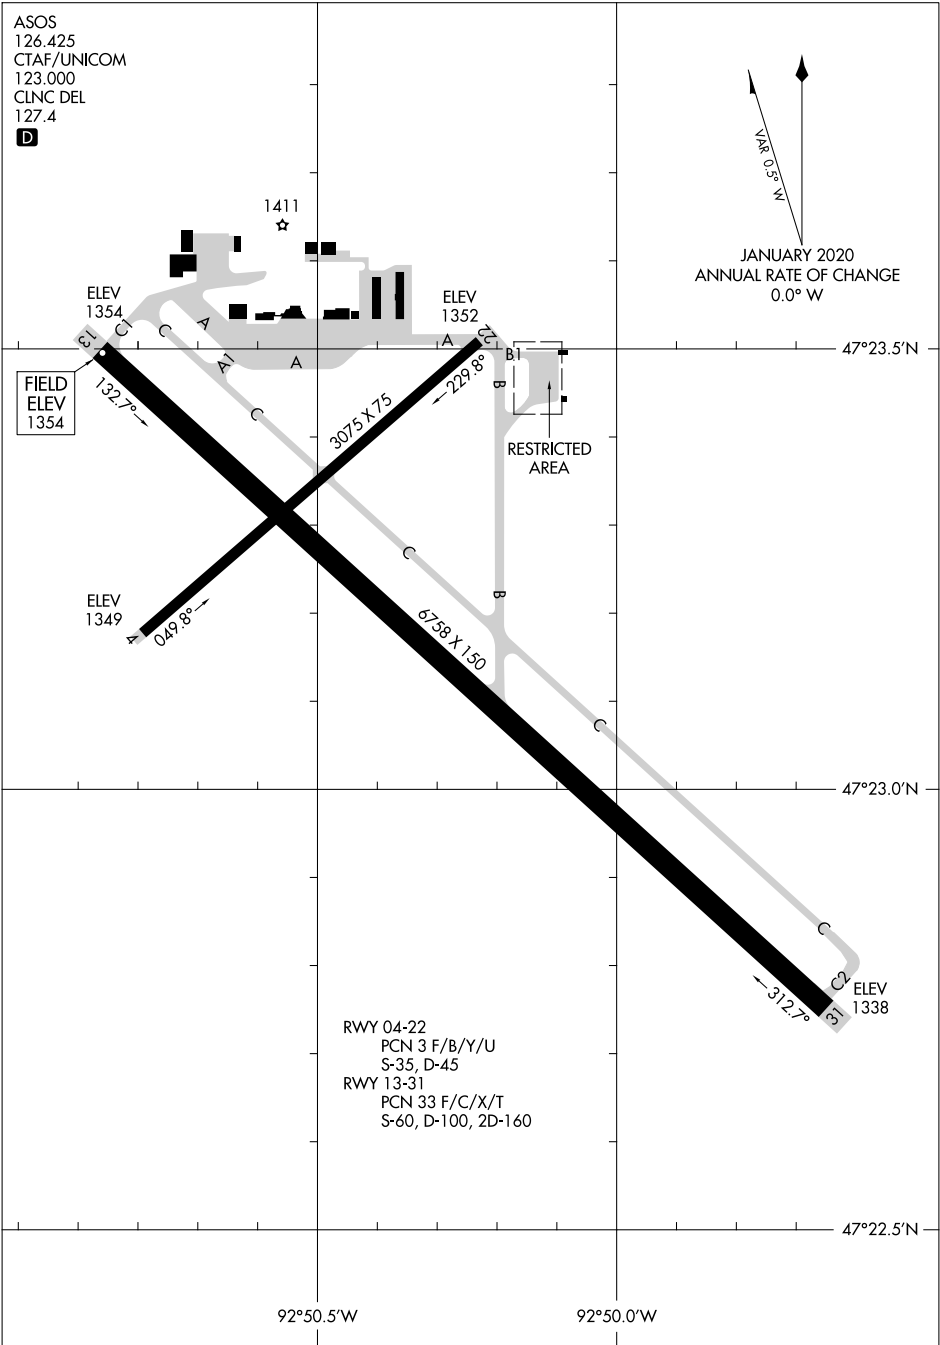

22251

AIRPORT DIAGRAM

AL-5159 (FAA)

RANGE RGNL (HIB)
HIBBING, MINNESOTA

ASOS
126.425
CTAF/UNICOM
123.000
CLNC DEL
127.4
D

NC-1, 13 JUN 2024 to 11 JUL 2024

NC-1, 13 JUN 2024 to 11 JUL 2024

AIRPORT DIAGRAM

22251

HIBBING, MINNESOTA
RANGE RGNL (HIB)