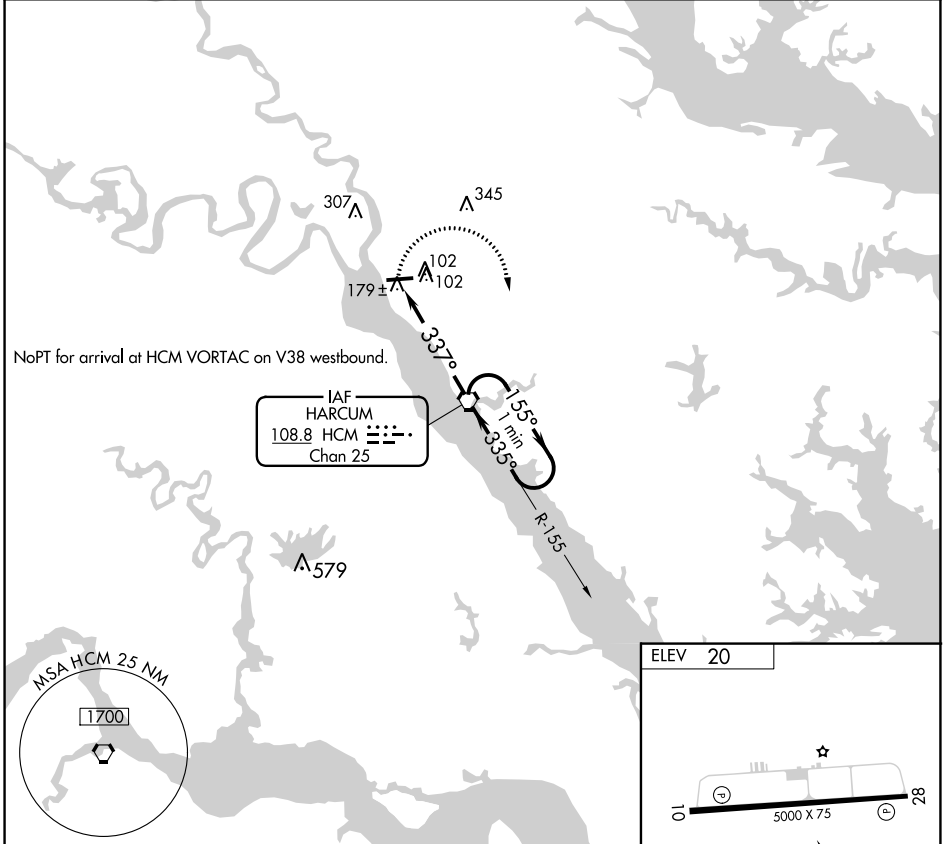

▽ When local altimeter setting not received, use Newport News altimeter setting and increase all MDA 80 feet.

▲

MISSED APPROACH: Climbing right turn to 1700 direct HCM VORTAC and hold.

AWOS-3
132.825

POTOMAC APP CON
126.4 282.375

UNICOM
123.0 (CTAF) 0

NE-3, 13 JUN 2024 to 11 JUL 2024

NE-3, 13 JUN 2024 to 11 JUL 2024

ELEV 20

MIRL Rwy 10-28 0
REIL Rwy 10 and 28 0

CATEGORY	A	B	C	D	FAF to MAP 4.8 NM					
	480-1 460 (500-1)	620-1 600 (600-1)	NA		Knots	60	90	120	150	180
C CIRCLING					Min:Sec	4:48	3:12	2:24	1:55	1:36