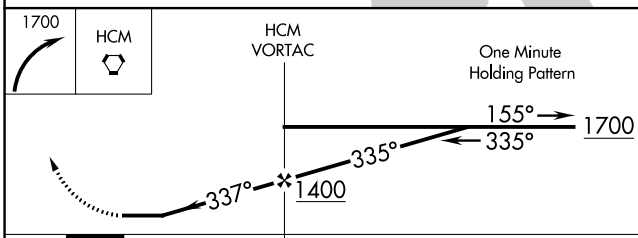

▽ When local altimeter setting not received, use Newport News altimeter setting and increase all MDA 80 feet.

▲

MISSED APPROACH: Climbing right turn to 1700 direct HCM VORTAC and hold.

AWOS-3
132.825

POTOMAC APP CON
126.4 282.375

UNICOM
123.0 (CTAF) 0

NE-3, 13 JUN 2024 to 11 JUL 2024

NE-3, 13 JUN 2024 to 11 JUL 2024

ELEV 20

MIRL Rwy 10-28 0
REIL Rwy 10 and 28 0

CATEGORY	A	B	C	D	FAF to MAP 4.8 NM					
	480-1 460 (500-1)	620-1 600 (600-1)	NA		Knots	60	90	120	150	180
C CIRCLING					Min:Sec	4:48	3:12	2:24	1:55	1:36