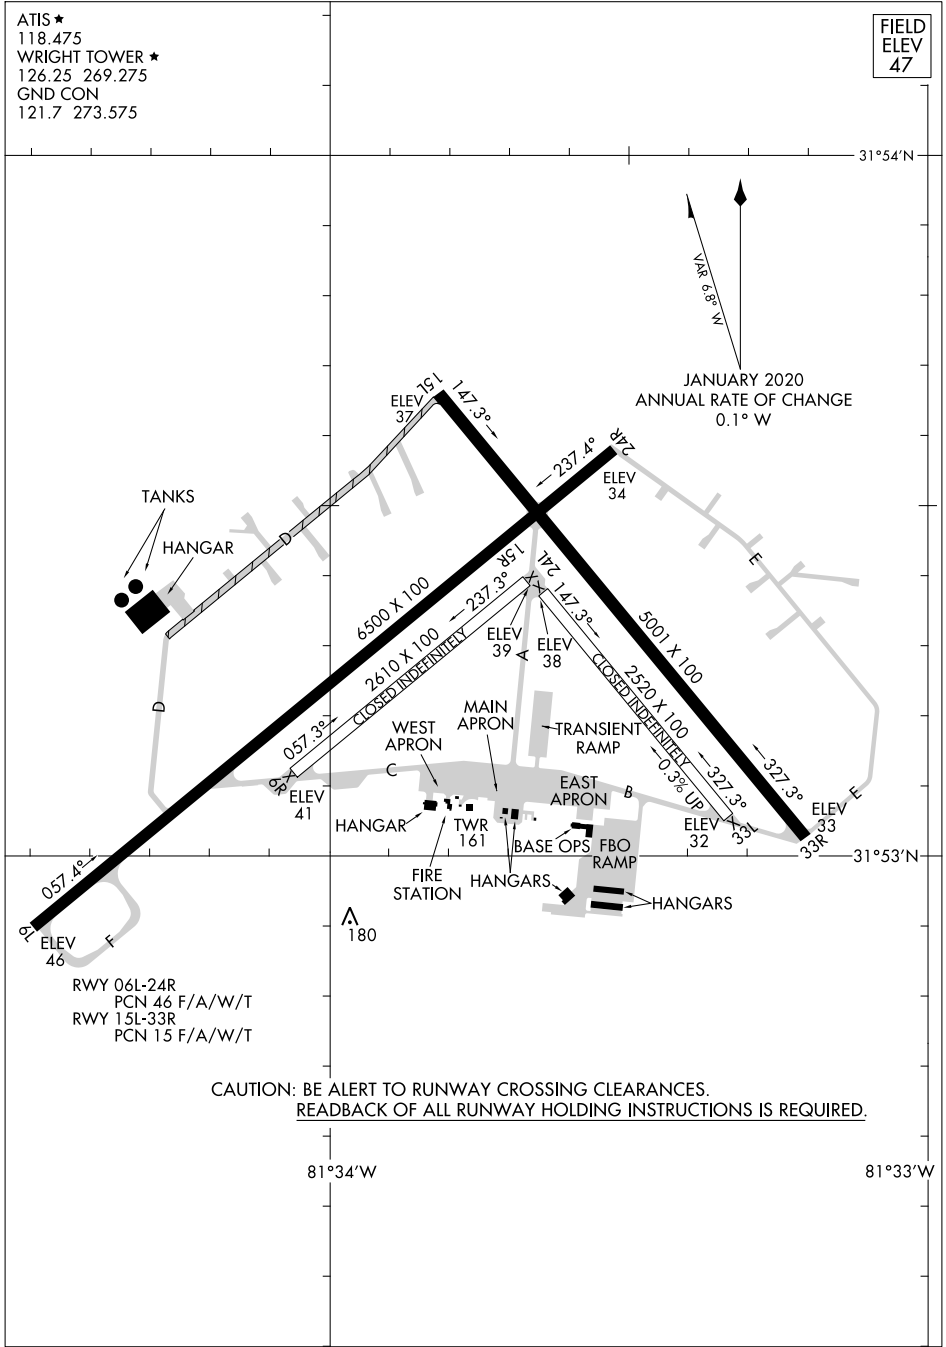

ATIS ★  
 118.475  
 WRIGHT TOWER ★  
 126.25 269.275  
 GND CON  
 121.7 273.575

FIELD  
 ELEV  
 47

SE-4, 13 JUN 2024 to 11 JUL 2024

SE-4, 13 JUN 2024 to 11 JUL 2024

CAUTION: BE ALERT TO RUNWAY CROSSING CLEARANCES.  
READBACK OF ALL RUNWAY HOLDING INSTRUCTIONS IS REQUIRED.