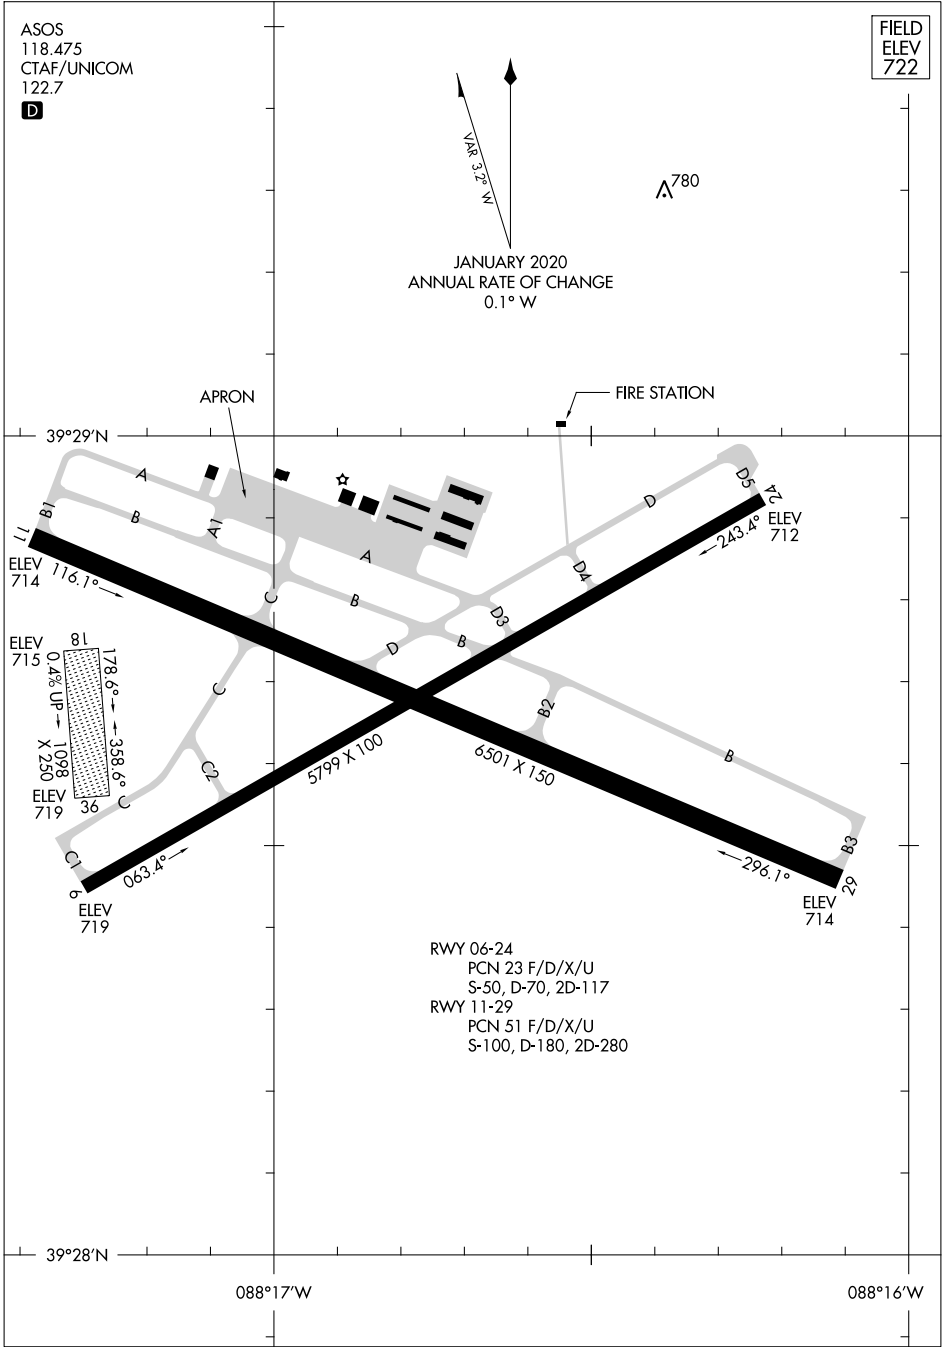

22027

AIRPORT DIAGRAM

AL-5180 (FAA)

COLES COUNTY MEML (MTO)
MATTOON/CHARLESTON, ILLINOIS

ASOS
118.475
CTAF/UNICOM
122.7
D

FIELD
ELEV
722

EC-3, 13 JUN 2024 to 11 JUL 2024

EC-3, 13 JUN 2024 to 11 JUL 2024

RWY 06-24
PCN 23 F/D/X/U
S-50, D-70, 2D-117

RWY 11-29
PCN 51 F/D/X/U
S-100, D-180, 2D-280

AIRPORT DIAGRAM
22027

MATTOON/CHARLESTON, ILLINOIS
COLES COUNTY MEML (MTO)