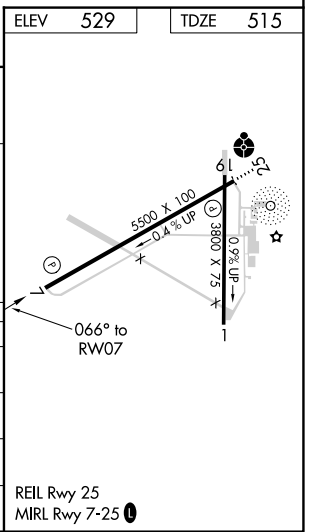

WAAS CH 90301 W07A	APP CRS 066°	Rwy Idg TDZE Apt Elev	5500 515 529
--	------------------------	-----------------------------	---

RNAV (GPS) RWY 7

AIKEN RGNL (AIK)

⚠ Baro-VNAV NA when using Augusta Rgnl at Bush Fld altimeter setting. For uncompensated Baro-VNAV systems, LNAV/VNAV NA below -16°C (4°F) or above 40°C (104°F). DME/DME RNP-0.3 NA. VDP NA with Augusta Rgnl at Bush Fld altimeter setting. When local altimeter setting not received, use Augusta Rgnl at Bush Fld altimeter setting: increase LPV all Cats DAs to 890 feet and all Cats visibility ¼ SM; increase LNAV/VNAV all Cats DAs to 890 feet and all Cats visibility ¾ SM; increase all MDAs 120 feet and LNAV Cats C/D visibility ¾ SM and Circling Cat C visibility ¼ SM.

MISSED APPROACH: Climb to 2500 direct OXAXE and hold.

AWOS-3 118.025	AUGUSTA APP CON * 119.15 284.625	CLNC DEL 126.075	UNICOM 122.8 (CTAF) 0
--------------------------	--	----------------------------	---------------------------------

CATEGORY	A	B	C	D
LPV DA		715-¾	200 (200-¾)	
LNAV/VNAV DA		786-⅞	271 (300-⅞)	
LNAV MDA	920-1	405 (400-1)	920-1⅛	405 (400-1⅛)
CIRCLING	980-1 451 (500-1)	1000-1 471 (500-1)	1140-1¾ 611 (700-1¾)	1420-3 891 (900-3)