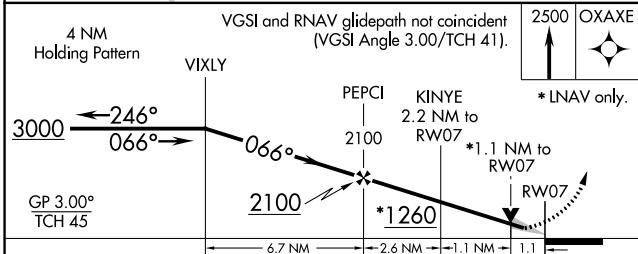

WAAS CH 90301 W07A	APP CRS 066°	Rwy Idg TDZE Apt Elev	5500 515 529
--	------------------------	-----------------------------	---

RNAV (GPS) RWY 7

AIKEN RGNL (AIK)

⚠ Baro-VNAV NA when using Augusta Rgnl at Bush Fld altimeter setting. For uncompensated Baro-VNAV systems, LNAV/VNAV NA below -16°C (4°F) or above 40°C (104°F). DME/DME RNP-0.3 NA. VDP NA with Augusta Rgnl at Bush Fld altimeter setting. When local altimeter setting not received, use Augusta Rgnl at Bush Fld altimeter setting: increase LPV all Cats DAs to 890 feet and all Cats visibility ¼ SM; increase LNAV/VNAV all Cats DAs to 890 feet and all Cats visibility ¾ SM; increase all MDAs 120 feet and LNAV Cats C/D visibility ¾ SM and Circling Cat C visibility ¼ SM.

MISSED APPROACH: Climb to 2500 direct OXAXE and hold.

AWOS-3 118.025	AUGUSTA APP CON * 119.15 284.625	CLNC DEL 126.075	UNICOM 122.8 (CTAF) 0
--------------------------	--	----------------------------	---------------------------------

CATEGORY	A	B	C	D
LPV DA		715-¾	200 (200-¾)	
LNAV/VNAV DA		786-⅞	271 (300-⅞)	
LNAV MDA	920-1	405 (400-1)	920-1⅛	405 (400-1⅛)
CIRCLING	980-1 451 (500-1)	1000-1 471 (500-1)	1140-1¾ 611 (700-1¾)	1420-3 891 (900-3)