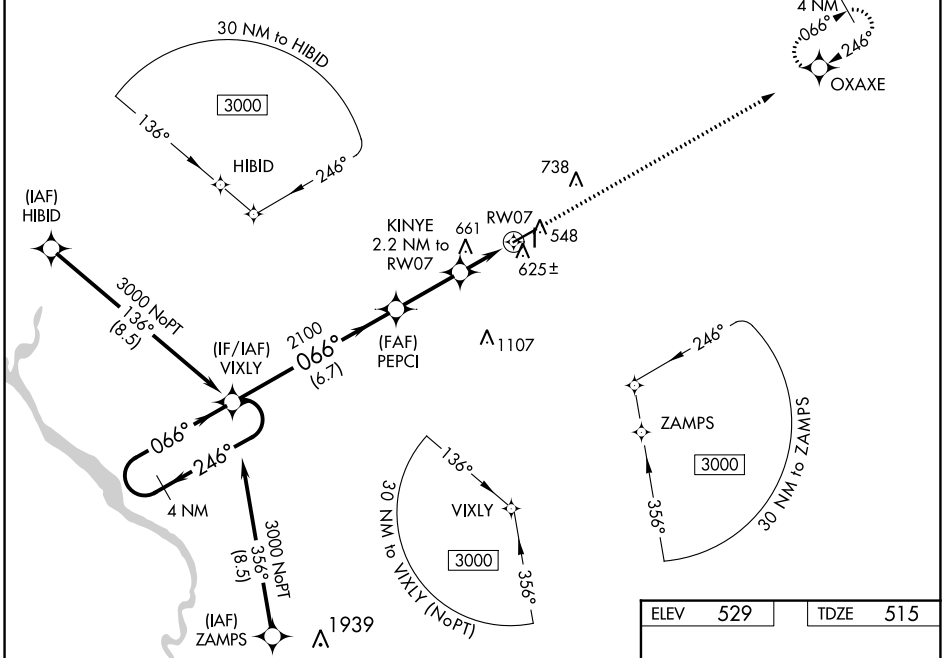

WAAS CH 90301 W07A	APP CRS 066°	Rwy Idg TDZE Apt Elev	5500 515 529
--	------------------------	-----------------------------	---

RNAV (GPS) RWY 7

AIKEN RGNL (AIK)

⚠ Baro-VNAV NA when using Augusta Rgnl at Bush Fld altimeter setting. For uncompensated Baro-VNAV systems, LNAV/VNAV NA below -16°C (4°F) or above 40°C (104°F). DME/DME RNP-0.3 NA. VDP NA with Augusta Rgnl at Bush Fld altimeter setting. When local altimeter setting not received, use Augusta Rgnl at Bush Fld altimeter setting: increase LPV all Cats DAs to 890 feet and all Cats visibility ¼ SM; increase LNAV/VNAV all Cats DAs to 890 feet and all Cats visibility ¾ SM; increase all MDAs 120 feet and LNAV Cats C/D visibility ¾ SM and Circling Cat C visibility ¼ SM.

MISSED APPROACH: Climb to 2500 direct OXAXE and hold.

AWOS-3 118.025	AUGUSTA APP CON * 119.15 284.625	CLNC DEL 126.075	UNICOM 122.8 (CTAF) 0
--------------------------	--	----------------------------	---------------------------------

CATEGORY	A	B	C	D
LPV DA		715-¾	200 (200-¾)	
LNAV/VNAV DA		786-⅞	271 (300-⅞)	
LNAV MDA	920-1	405 (400-1)	920-1⅛	405 (400-1⅛)
CIRCLING	980-1 451 (500-1)	1000-1 471 (500-1)	1140-1¾ 611 (700-1¾)	1420-3 891 (900-3)

SE-2, 13 JUN 2024 to 11 JUL 2024

SE-2, 13 JUN 2024 to 11 JUL 2024