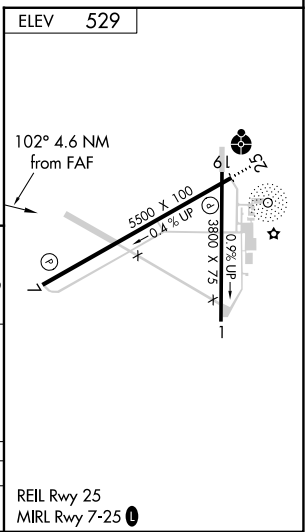

VORTAC IRQ 113.9 Chan 86	APP CRS 102°	Rwy Idg TDZE Apt Elev	N/A N/A 529

VOR/DME-A

AIKEN RGNL (AIK)

NA When local altimeter setting not received, use Augusta Rgnl at Bush Fld altimeter setting and increase all MDAs 120 feet and increase Cat C visibility ¼ SM.

MISSED APPROACH: Climb to 1600 then climbing left turn to 2400 on IRQ VORTAC R-102 to BEARS/IRQ 19 DME and hold.

AWOS-3 118.025	AUGUSTA APP CON * 119.15 284.625	CLNC DEL 126.075	UNICOM 122.8 (CTAF) 0

SE-2, 13 JUN 2024 to 11 JUL 2024

SE-2, 13 JUN 2024 to 11 JUL 2024