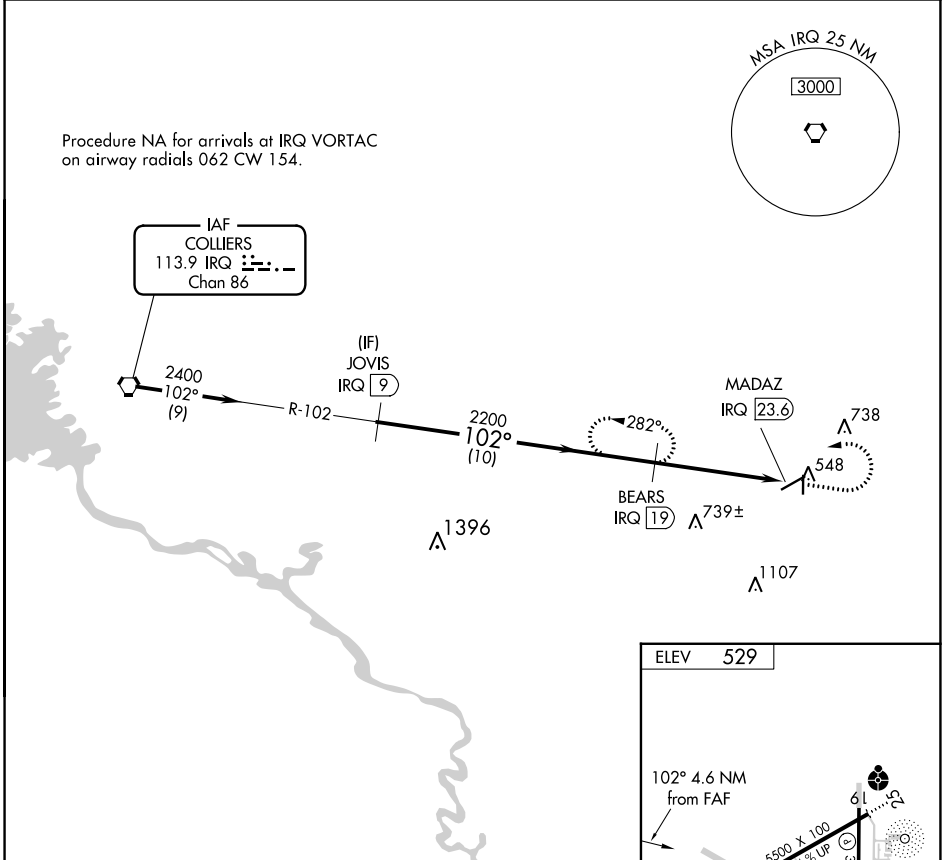

VORTAC IRQ <b>113.9</b> Chan <b>86</b>	APP CRS <b>102°</b>	Rwy Idg TDZE Apt Elev	<b>N/A</b> <b>N/A</b> <b>529</b>
--	------------------------	-----------------------------	--

# VOR/DME-A

AIKEN RGNL (AIK)

**NA** When local altimeter setting not received, use Augusta Rgnl at Bush Fld altimeter setting and increase all MDAs 120 feet and increase Cat C visibility ¼ SM.

MISSED APPROACH: Climb to 1600 then climbing left turn to 2400 on IRQ VORTAC R-102 to BEARS/IRQ 19 DME and hold.

AWOS-3 <b>118.025</b>	AUGUSTA APP CON * <b>119.15 284.625</b>	CLNC DEL <b>126.075</b>	UNICOM <b>122.8</b> (CTAF) <b>0</b>
--------------------------	--	----------------------------	--

SE-2, 13 JUN 2024 to 11 JUL 2024

SE-2, 13 JUN 2024 to 11 JUL 2024