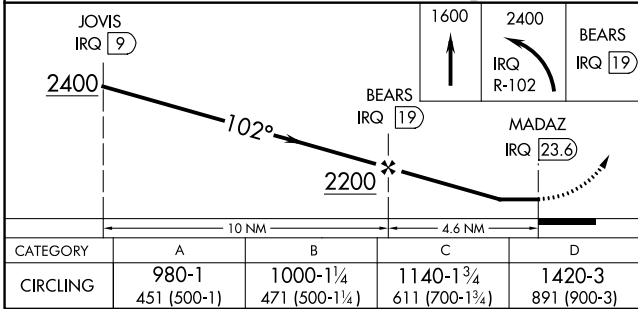

VORTAC IRQ 113.9 Chan 86	APP CRS 102°	Rwy Idg TDZE Apt Elev	N/A N/A 529

VOR/DME-A

AIKEN RGNL (AIK)

NA When local altimeter setting not received, use Augusta Rgnl at Bush Fld altimeter setting and increase all MDAs 120 feet and increase Cat C visibility ¼ SM.

MISSED APPROACH: Climb to 1600 then climbing left turn to 2400 on IRQ VORTAC R-102 to BEARS/IRQ 19 DME and hold.

AWOS-3 118.025	AUGUSTA APP CON * 119.15 284.625	CLNC DEL 126.075	UNICOM 122.8 (CTAF) 0

SE-2, 13 JUN 2024 to 11 JUL 2024

SE-2, 13 JUN 2024 to 11 JUL 2024