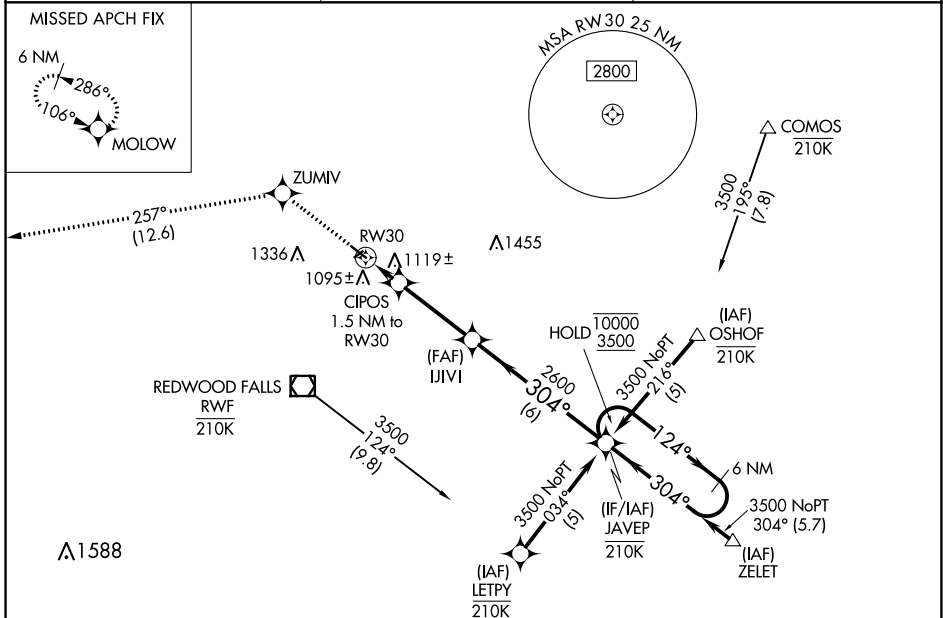

WAAS CH 86610 W30A	APP CRS 304°	Rwy Idg TDZE 1024 Apt Elev 1024	4001
--	------------------------	---	-------------

RNAV (GPS) RWY 30

REDWOOD FALLS MUNI (RWF')

RNP APCH - GPS.

⚠ Circling Rwy 5, 12 and 23 NA at night. For uncompensated Baro-VNAV systems, LNAV/VNAV NA below -21°C or above 54°C.

⚠ MISSED APPROACH: Climb to 3800 direct ZUMIV and on track 257° to MOLOW and hold.

ASOS 126.575	MINNEAPOLIS CENTER 127.1 290.2	UNICOM 123.0 (CTAF) 0
------------------------	--	---------------------------------

ELEV 1024	TDZE 1024
-----------	-----------

CATEGORY	A	B	C	D
LPV DA		1274- ³ / ₄	250 (300- ³ / ₄)	
LNAV/VNAV DA		1420-1 ¹ / ₈	396 (400-1 ¹ / ₈)	
LNAV MDA		1380-1	356 (400-1)	
CIRCLING	1480-1 456 (500-1)	1660-1 636 (700-1)	1700-2 676 (700-2)	1700-2 ¹ / ₄ 676 (700-2 ¹ / ₄)

NC-1, 13 JUN 2024 to 11 JUL 2024

NC-1, 13 JUN 2024 to 11 JUL 2024