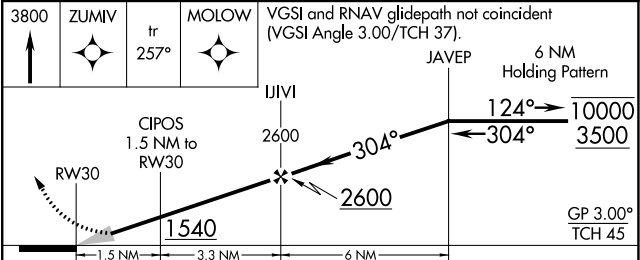

CATEGORY	A	B	C	D
LPV DA		1274-³/₄	250 (300-³/₄)	
LNAV/VNAV DA		1420-1¹/₈	396 (400-1¹/₈)	
LNAV MDA		1380-1	356 (400-1)	
CIRCLING	1480-1 456 (500-1)	1660-1 636 (700-1)	1700-2 676 (700-2)	1700-2¹/₄ 676 (700-2¹/₄)

NC-1, 13 JUN 2024 to 11 JUL 2024

NC-1, 13 JUN 2024 to 11 JUL 2024