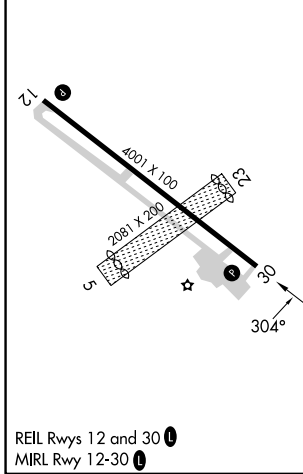

CATEGORY	A	B	C	D
LPV DA		1274-³/₄	250 (300-³/₄)	
LNAV/VNAV DA		1420-1¹/₈	396 (400-1¹/₈)	
LNAV MDA		1380-1	356 (400-1)	
CIRCLING	1480-1 456 (500-1)	1660-1 636 (700-1)	1700-2 676 (700-2)	1700-2¹/₄ 676 (700-2¹/₄)

NC-1, 13 JUN 2024 to 11 JUL 2024

NC-1, 13 JUN 2024 to 11 JUL 2024