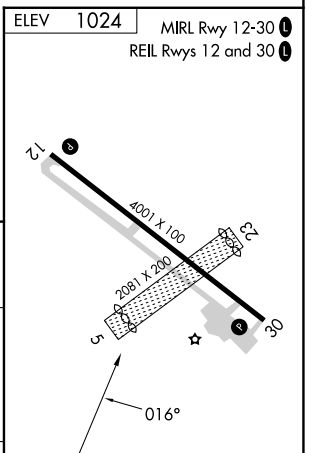

VOR/DME RWF 113.3 Chan 80	APP CRS 016°	Rwy Idg TDZE Apt Elev N/A N/A 1024
---	------------------------	--

VOR-A
REDWOOD FALLS MUNI (RWF)

⚠ When local altimeter setting not received, use Olivia Rgnl altimeter setting and increase all MDA 40 feet.

MISSED APPROACH: Climb to 2000 then climbing left turn to 2600 direct RWF VOR/DME and hold.

ASOS 126.575	MINNEAPOLIS CENTER 127.1 290.2	UNICOM 123.0 (CTAF)
------------------------	--	-------------------------------

NC-1, 13 JUN 2024 to 11 JUL 2024

NC-1, 13 JUN 2024 to 11 JUL 2024

CATEGORY	A	B	C	D	FAF to MAP 5 NM					
CIRCLING	1540-1 516 (600-1)	1660-1 636 (700-1)	1700-2 676 (700-2)	1700-2 1/4 676 (700-2 1/4)	Knots	60	90	120	150	180
					Min:Sec	5:00	3:20	2:30	2:00	1:40