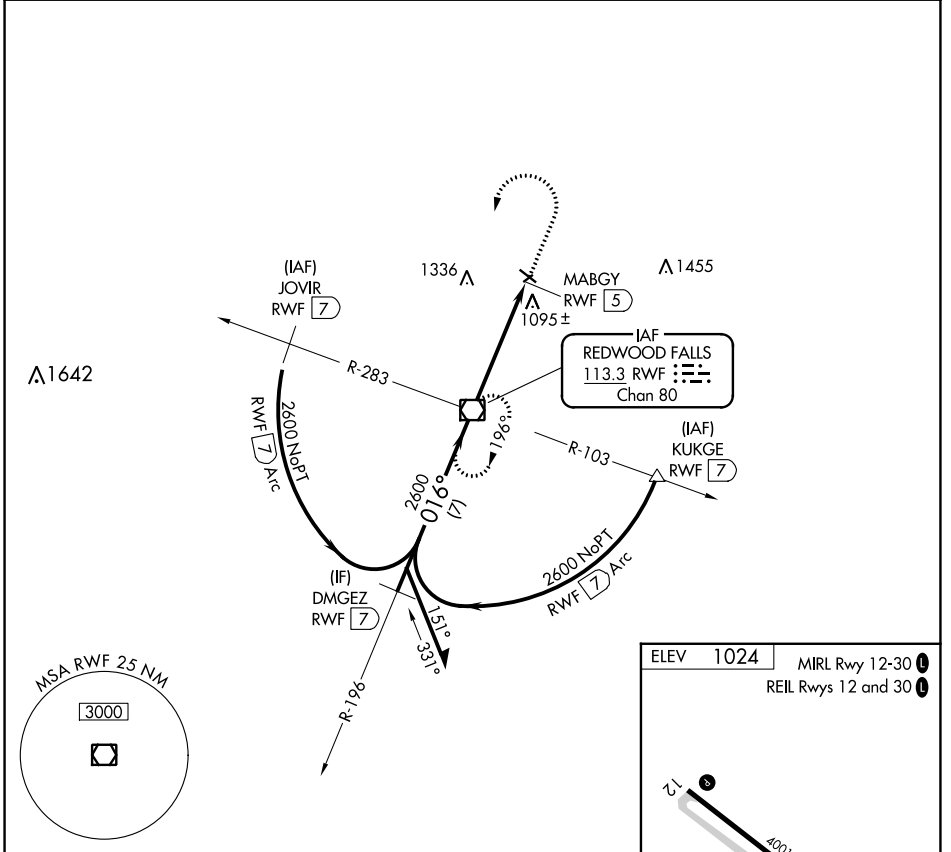

VOR/DME RWF 113.3 Chan 80	APP CRS 016°	Rwy Idg TDZE Apt Elev N/A N/A 1024
---	------------------------	--

VOR-A
REDWOOD FALLS MUNI (RWF)

⚠ When local altimeter setting not received, use Olivia Rgnl altimeter setting and increase all MDA 40 feet.

MISSED APPROACH: Climb to 2000 then climbing left turn to 2600 direct RWF VOR/DME and hold.

ASOS 126.575	MINNEAPOLIS CENTER 127.1 290.2	UNICOM 123.0 (CTAF)
------------------------	--	-------------------------------

NC-1, 13 JUN 2024 to 11 JUL 2024

NC-1, 13 JUN 2024 to 11 JUL 2024

CATEGORY	A	B	C	D	FAF to MAP 5 NM					
CIRCLING	1540-1 516 (600-1)	1660-1 636 (700-1)	1700-2 676 (700-2)	1700-2 1/4 676 (700-2 1/4)	Knots	60	90	120	150	180
					Min:Sec	5:00	3:20	2:30	2:00	1:40