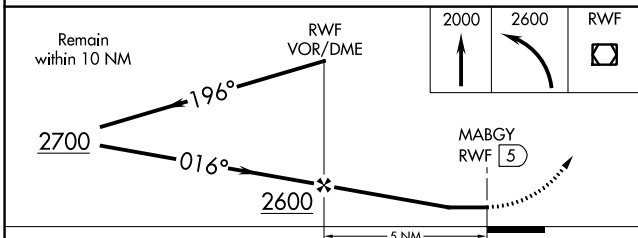

VOR/DME RWF 113.3 Chan 80	APP CRS 016°	Rwy Idg TDZE Apt Elev N/A N/A 1024
---	------------------------	--

VOR-A
REDWOOD FALLS MUNI (RWF)

⚠ When local altimeter setting not received, use Olivia Rgnl altimeter setting and increase all MDA 40 feet.

MISSED APPROACH: Climb to 2000 then climbing left turn to 2600 direct RWF VOR/DME and hold.

ASOS 126.575	MINNEAPOLIS CENTER 127.1 290.2	UNICOM 123.0 (CTAF)
------------------------	--	-------------------------------

NC-1, 13 JUN 2024 to 11 JUL 2024

NC-1, 13 JUN 2024 to 11 JUL 2024

CATEGORY	A	B	C	D	FAF to MAP 5 NM					
CIRCLING	1540-1 516 (600-1)	1660-1 636 (700-1)	1700-2 676 (700-2)	1700-2 1/4 676 (700-2 1/4)	Knots	60	90	120	150	180
					Min:Sec	5:00	3:20	2:30	2:00	1:40