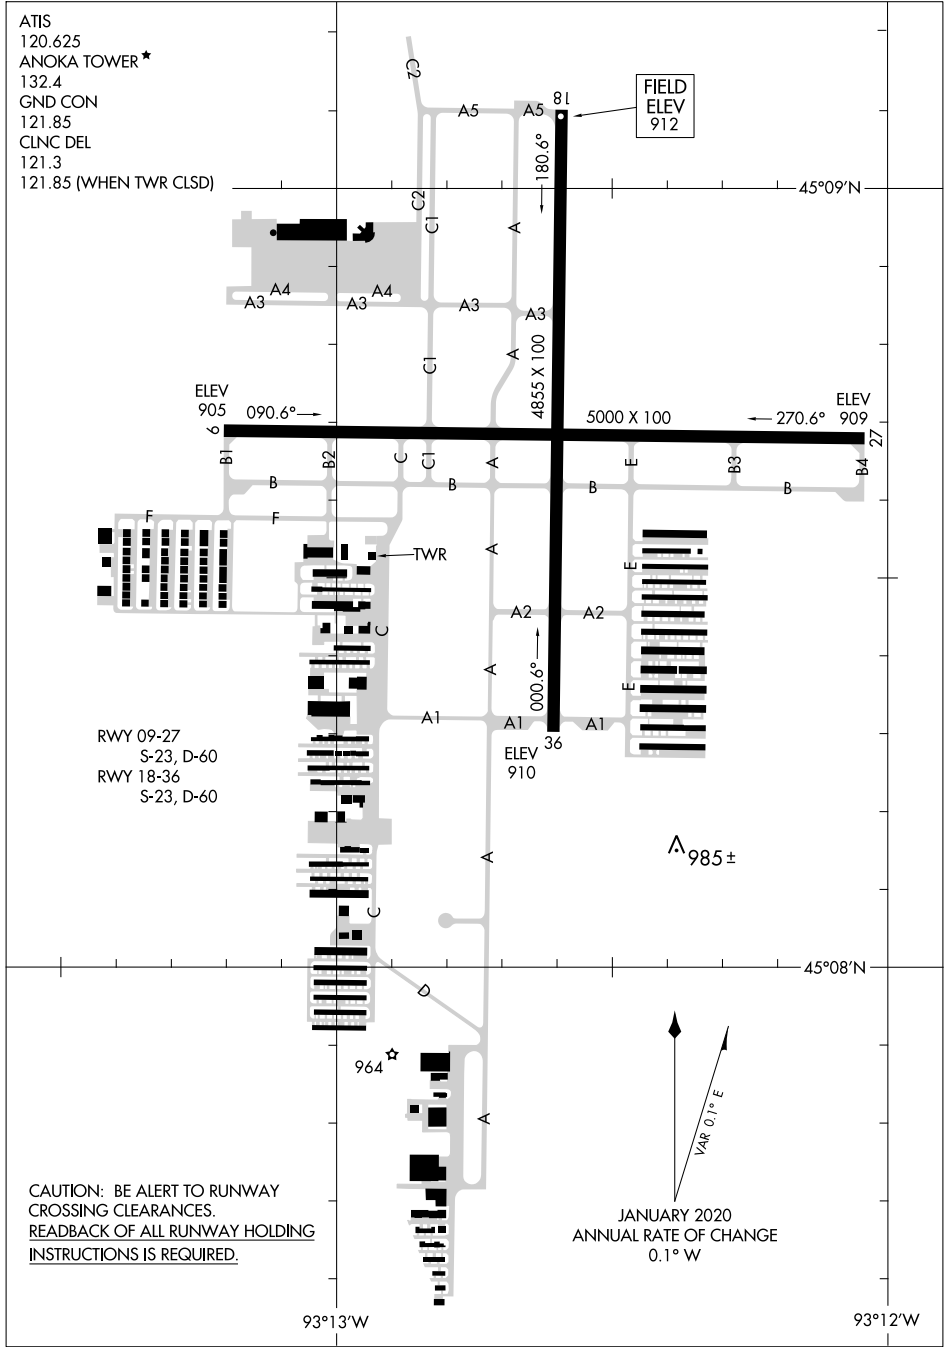

22251

AIRPORT DIAGRAM

ANOKA COUNTY/BLAINE (JANES FLD) (A:NE)
AL-5202 (FAA) MINNEAPOLIS, MINNESOTA

ATIS
120.625
ANOKA TOWER *
132.4
GND CON
121.85
CLNC DEL
121.3
121.85 (WHEN TWR CLSD)

NC-1, 13 JUN 2024 to 11 JUL 2024

NC-1, 13 JUN 2024 to 11 JUL 2024

CAUTION: BE ALERT TO RUNWAY CROSSING CLEARANCES.
READBACK OF ALL RUNWAY HOLDING INSTRUCTIONS IS REQUIRED.

AIRPORT DIAGRAM

22251

MINNEAPOLIS, MINNESOTA
ANOKA COUNTY/BLAINE (JANES FLD) (A:NE)