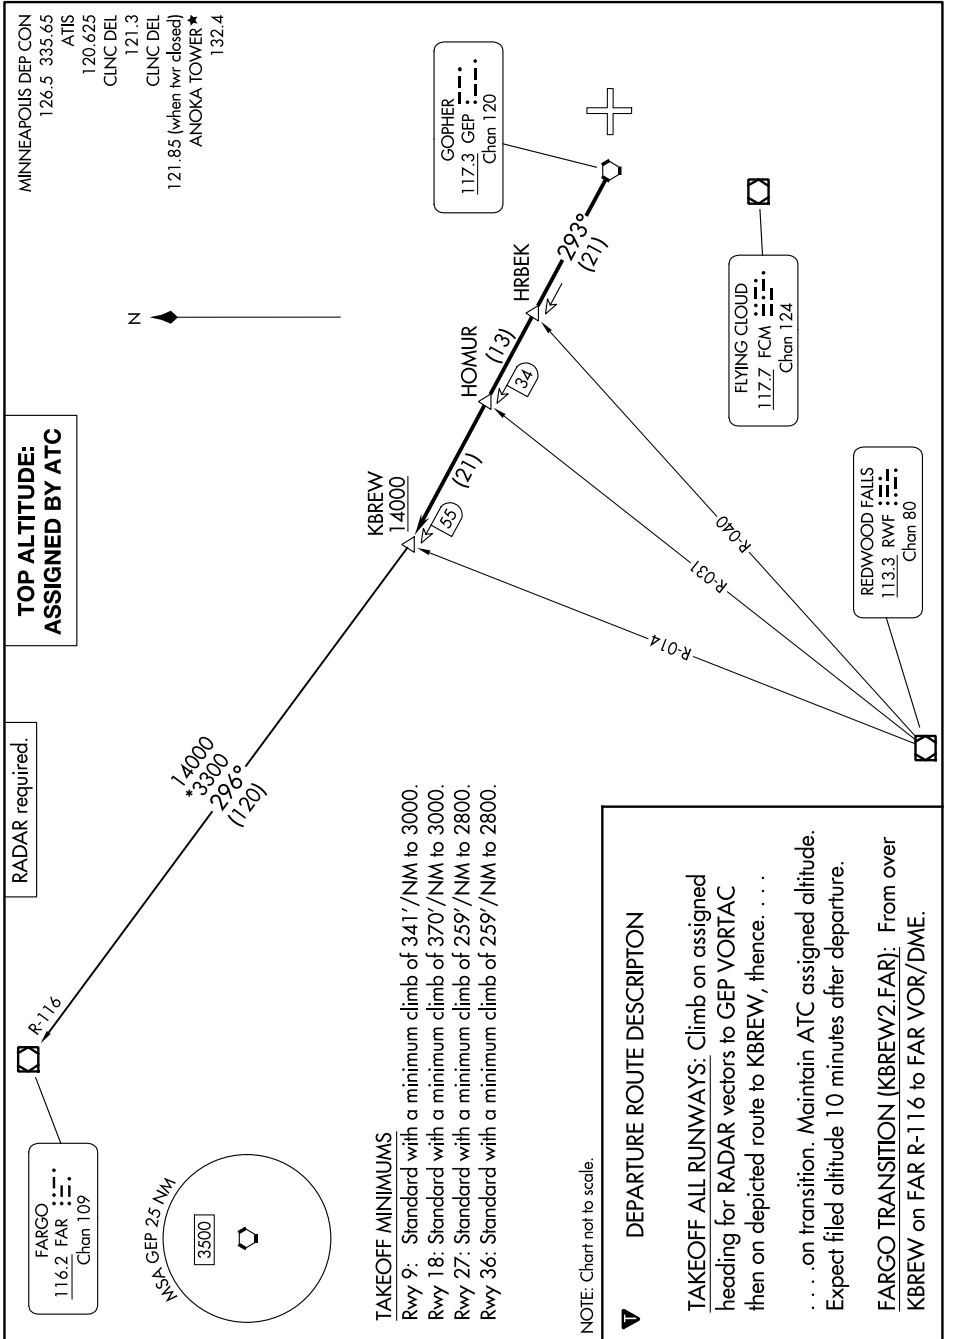

KBREW TWO DEPARTURE
(KBREW2.KBREW) 24137

AL-5202 (FAA)

ANOKA COUNTY/BLAINE (JANES FLD) (ANE)
MINNEAPOLIS, MINNESOTA

NC-1, 13 JUN 2024 to 11 JUL 2024

NC-1, 13 JUN 2024 to 11 JUL 2024

KBREW TWO DEPARTURE
(KBREW2.KBREW) 16MAY24

ANOKA COUNTY/BLAINE (JANES FLD) (ANE)
MINNEAPOLIS, MINNESOTA