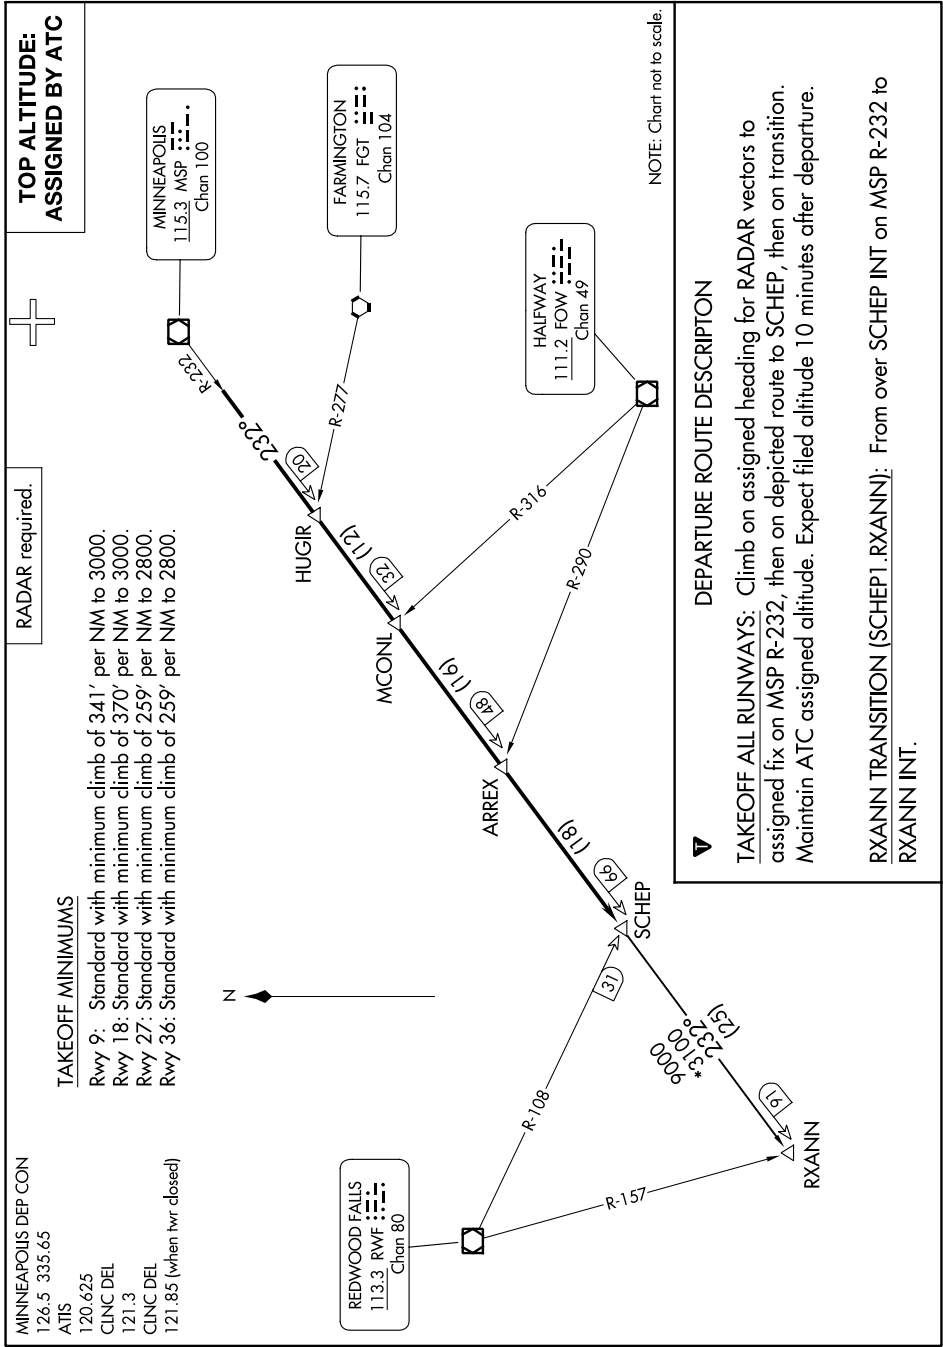

SCHEP ONE DEPARTURE

NC-1, 13 JUN 2024 to 11 JUL 2024

NC-1, 13 JUN 2024 to 11 JUL 2024