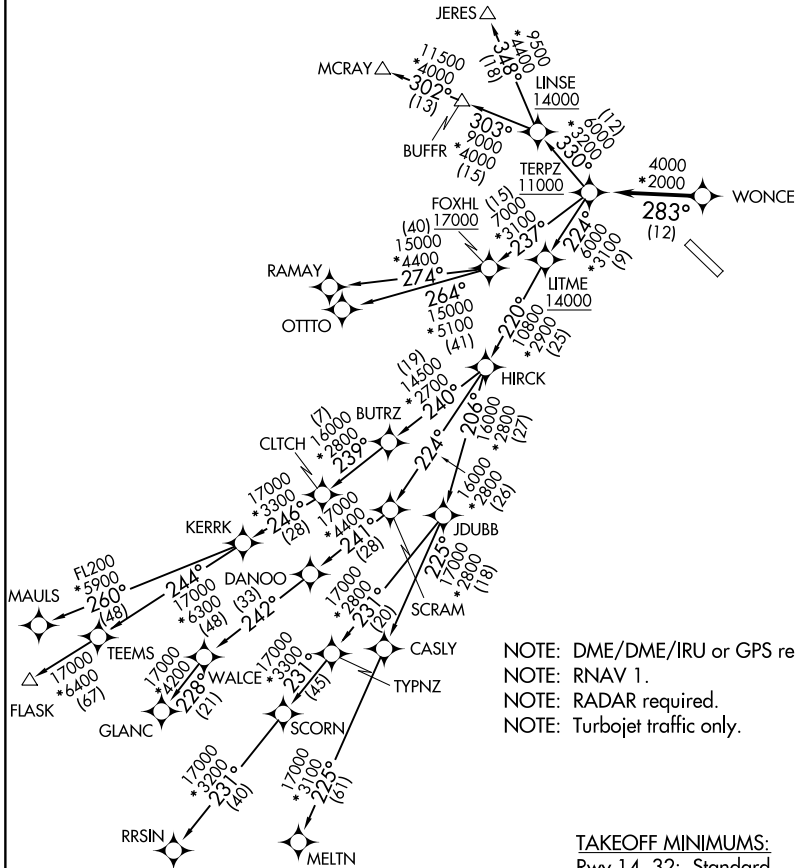

TERPZ SEVEN DEPARTURE (RNAV)

TOP ALTITUDE:
RAMAY, OTTTO, MAULS, FLASK,
RRSIN, GLANC, MELTN
TRANSITIONS: 17000
JERES, MCRAY TRANSITIONS:
16000

AWOS-3PT
 128.275
 CLNC DEL
 121.6
 UNICOM
 123.075 (CTAF)
 POTOMAC DEP CON
 128.7 307.9

NOTE: DME/DME/IRU or GPS required.
 NOTE: RNAV 1.
 NOTE: RADAR required.
 NOTE: Turbojet traffic only.

TAKEOFF MINIMUMS:
 Rwy 14, 32: Standard.

NOTE: Chart not to scale.

TERPZ SEVEN DEPARTURE (RNAV)

NE-3, 13 JUN 2024 to 11 JUL 2024

NE-3, 13 JUN 2024 to 11 JUL 2024