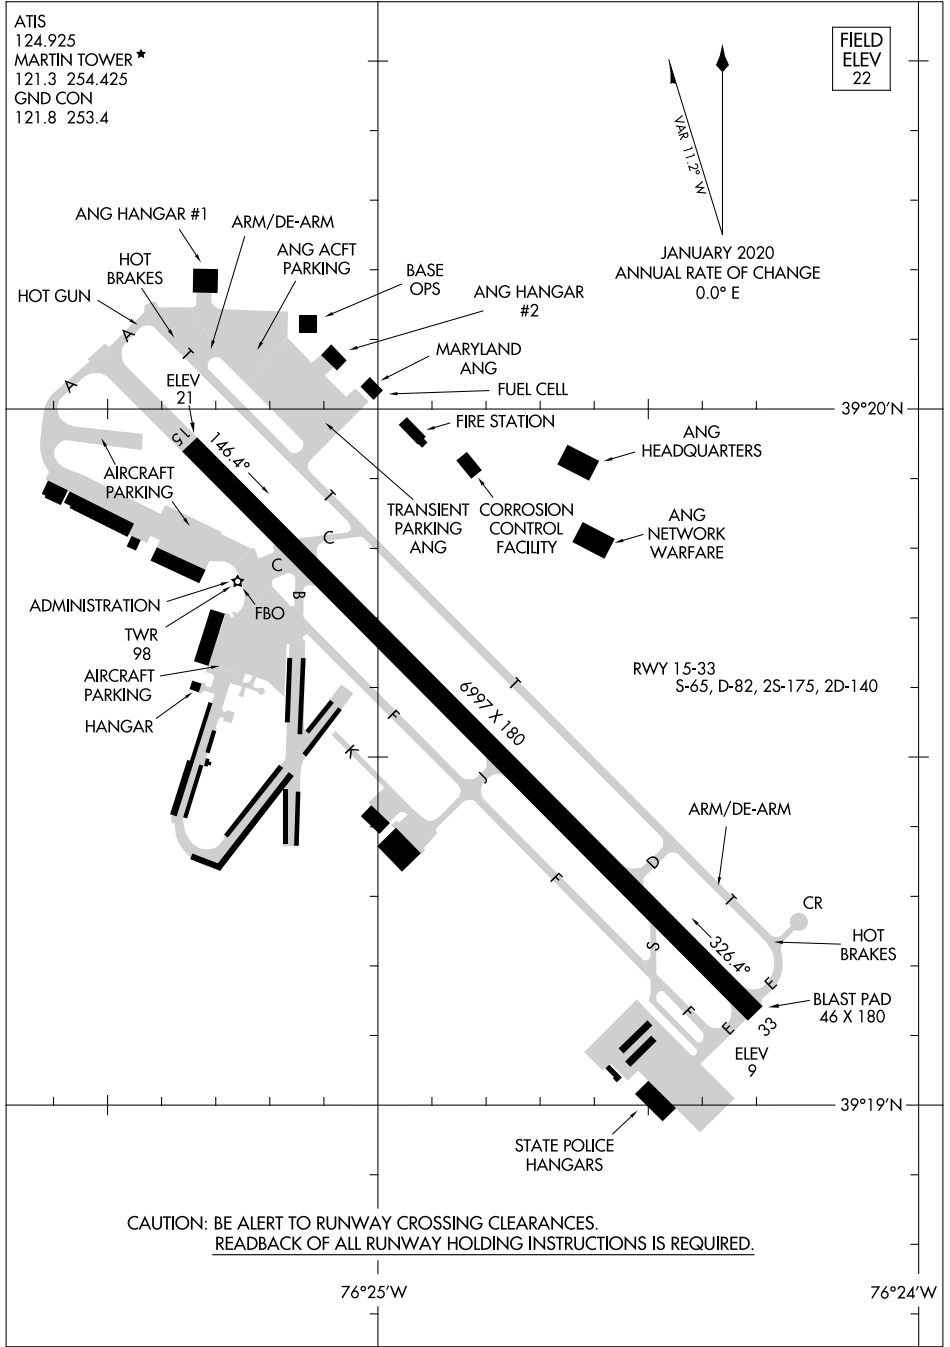

23054

AIRPORT DIAGRAM

AL-5222 (FAA)

MARTIN STATE (MTN)
BALTIMORE, MARYLAND

ATIS
124.925
MARTIN TOWER ★
121.3 254.425
GND CON
121.8 253.4

FIELD
ELEV
22

VAR 11.2° W
JANUARY 2020
ANNUAL RATE OF CHANGE
0.0° E

NE-3, 13 JUN 2024 to 11 JUL 2024

NE-3, 13 JUN 2024 to 11 JUL 2024

AIRPORT DIAGRAM

23054

BALTIMORE, MARYLAND
MARTIN STATE (MTN)