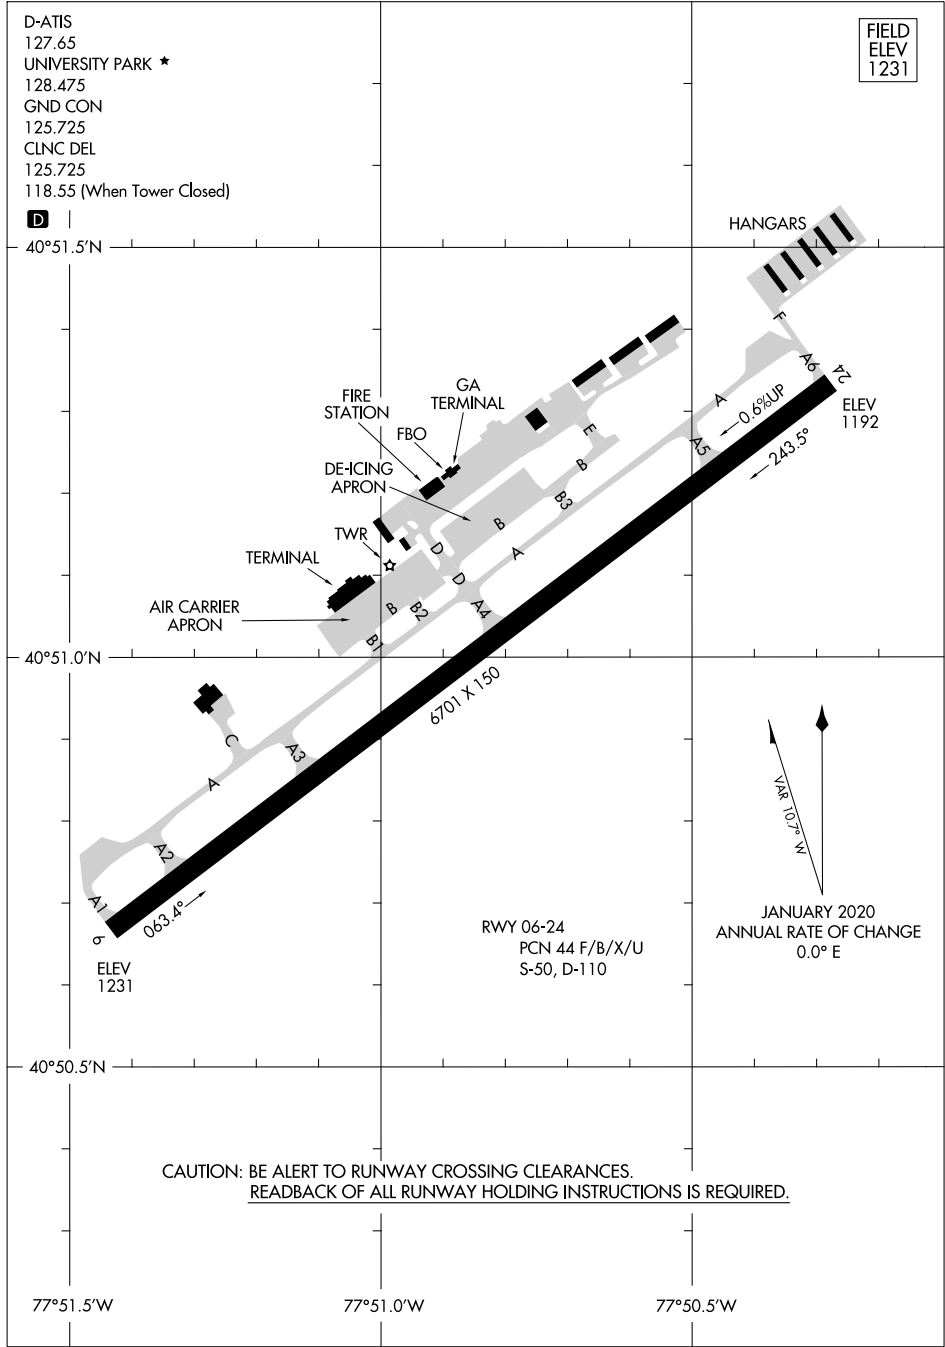

# AIRPORT DIAGRAM

AL-5240 (FAA)

STATE COLLEGE RGNL (UNV)  
STATE COLLEGE, PENNSYLVANIA

NE-4, 13 JUN 2024 to 11 JUL 2024

NE-4, 13 JUN 2024 to 11 JUL 2024

FIELD  
ELEV  
1231

# AIRPORT DIAGRAM

STATE COLLEGE, PENNSYLVANIA  
STATE COLLEGE RGNL (UNV)