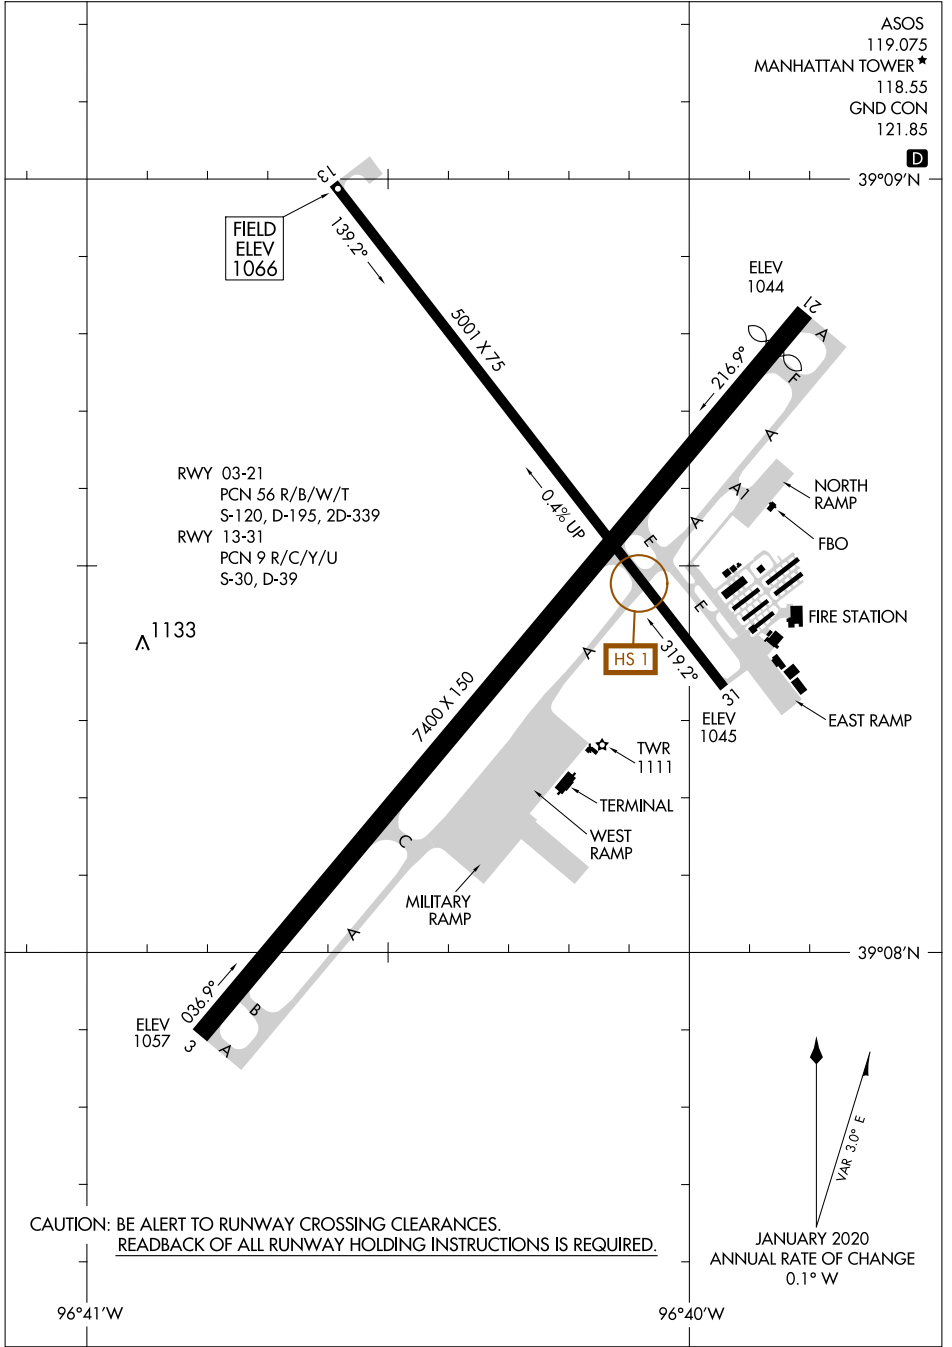

23334

# AIRPORT DIAGRAM

AL-5241 (FAA)

MANHATTAN RGNL (MHK)  
MANHATTAN, KANSAS

NC-2, 13 JUN 2024 to 11 JUL 2024

NC-2, 13 JUN 2024 to 11 JUL 2024

ASOS  
119.075  
MANHATTAN TOWER \*  
118.55  
GND CON  
121.85

RWY 03-21  
PCN 56 R/B/W/T  
S-120, D-195, 2D-339  
RWY 13-31  
PCN 9 R/C/Y/U  
S-30, D-39

# AIRPORT DIAGRAM

23334

MANHATTAN, KANSAS  
MANHATTAN RGNL (MHK)