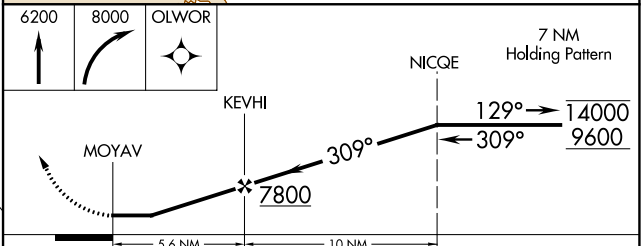

APP CRS 309°	Rwy Idg TDZE Apt Elev	N/A N/A 5102
------------------------	-----------------------------	---------------------------

RNAV (GPS)-B

YELLOWSTONE RGNL (COD)

RNP APCH.		MISSED APPROACH: Climb to 6200 then climbing right turn to 8000 direct OLOWOR and hold.
AWOS-3PT 135.075	SALT LAKE CENTER 127.75 351.9	UNICOM 122.8 (CTAF) 0

REIL Rwys 4 and 22 0	HIRL Rwy 4-22 0	CATEGORY	A	B	C	D
		C CIRCLING	6160-1¼ 1058 (1100-1¼)	6160-1½ 1058 (1100-1½)	6160-3 1058 (1100-3)	6940-3 1838 (1900-3)

NW-1, 13 JUN 2024 to 11 JUL 2024

NW-1, 13 JUN 2024 to 11 JUL 2024