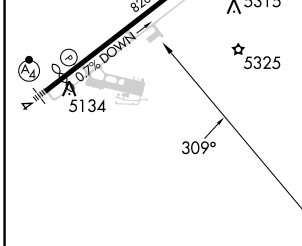

APP CRS 309°	Rwy Idg TDZE Apt Elev	N/A N/A 5102
------------------------	-----------------------------	---------------------------

RNAV (GPS)-B

YELLOWSTONE RGNL (COD)

RNP APCH.		MISSED APPROACH: Climb to 6200 then climbing right turn to 8000 direct OLOWOR and hold.
AWOS-3PT 135.075	SALT LAKE CENTER 127.75 351.9	UNICOM 122.8 (CTAF) 0

REIL Rwys 4 and 22 0	HIRL Rwy 4-22 0	CATEGORY	A	B	C	D
		C CIRCLING	6160-1¼ 1058 (1100-1¼)	6160-1½ 1058 (1100-1½)	6160-3 1058 (1100-3)	6940-3 1838 (1900-3)

NW-1, 13 JUN 2024 to 11 JUL 2024

NW-1, 13 JUN 2024 to 11 JUL 2024