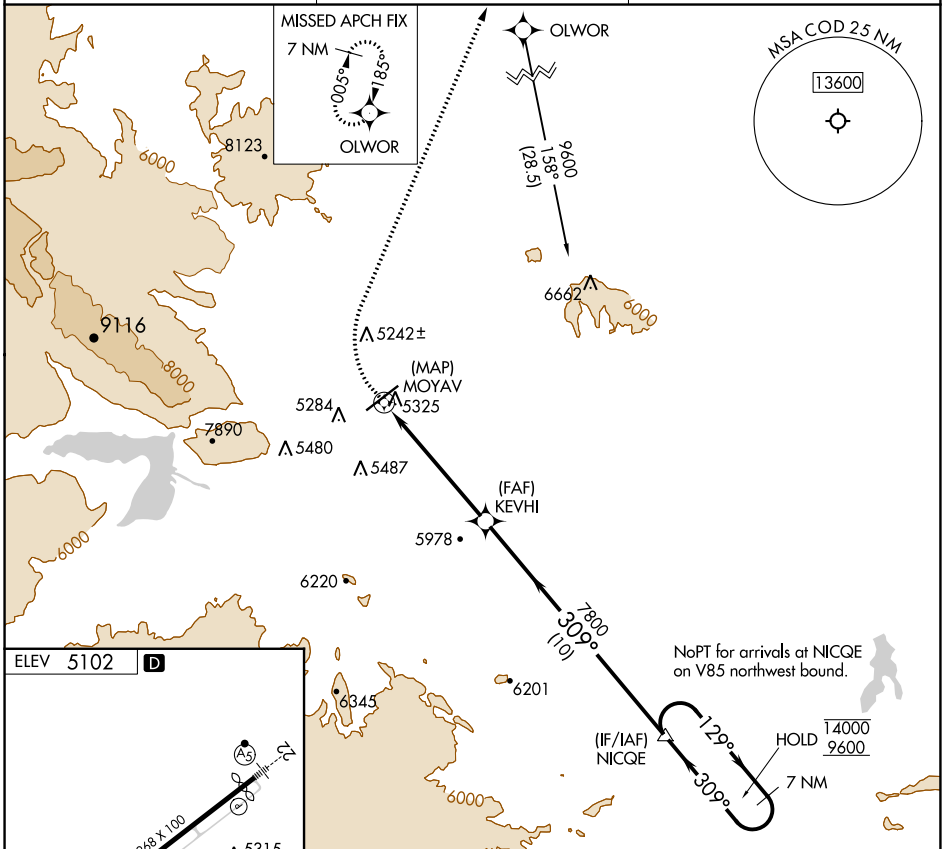

APP CRS 309°	Rwy Idg TDZE Apt Elev	N/A N/A 5102
------------------------	-----------------------------	---------------------------

RNAV (GPS)-B

YELLOWSTONE RGNL (COD)

RNP APCH.		MISSED APPROACH: Climb to 6200 then climbing right turn to 8000 direct OLOWOR and hold.
AWOS-3PT 135.075	SALT LAKE CENTER 127.75 351.9	UNICOM 122.8 (CTAF) 0

REIL Rwys 4 and 22 0	HIRL Rwy 4-22 0	CATEGORY	A	B	C	D
		C CIRCLING	6160-1¼ 1058 (1100-1¼)	6160-1½ 1058 (1100-1½)	6160-3 1058 (1100-3)	6940-3 1838 (1900-3)

NW-1, 13 JUN 2024 to 11 JUL 2024

NW-1, 13 JUN 2024 to 11 JUL 2024