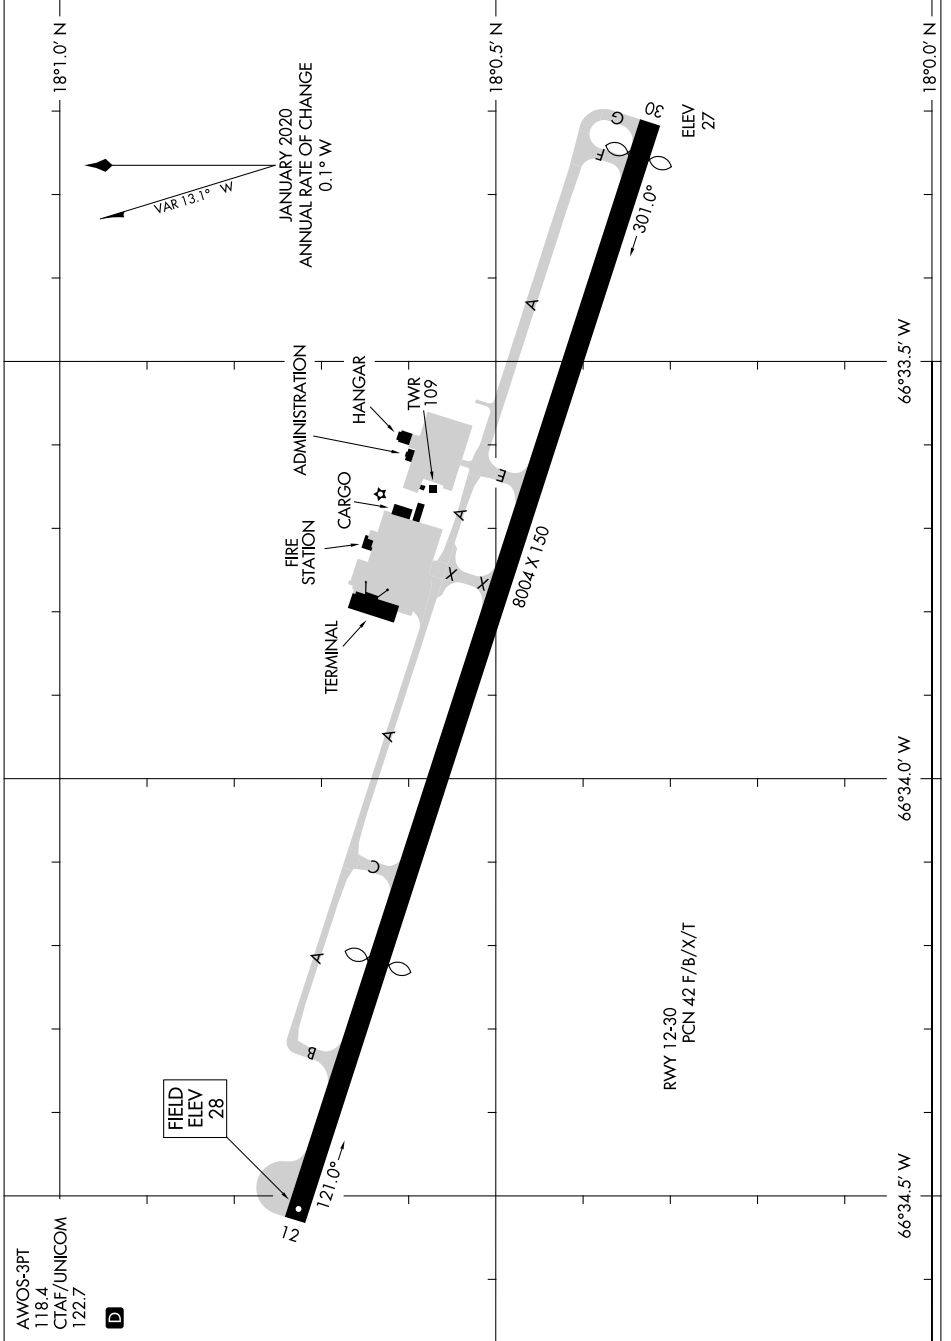

AIRPORT DIAGRAM

AL-5248 (FAA)

MERCEDITA (PSE) (TJPS)
PONCE, PUERTO RICO

SE-3, 13 JUN 2024 to 11 JUL 2024

SE-3, 13 JUN 2024 to 11 JUL 2024

AIRPORT DIAGRAM

PONCE, PUERTO RICO
MERCEDITA (PSE) (TJPS)