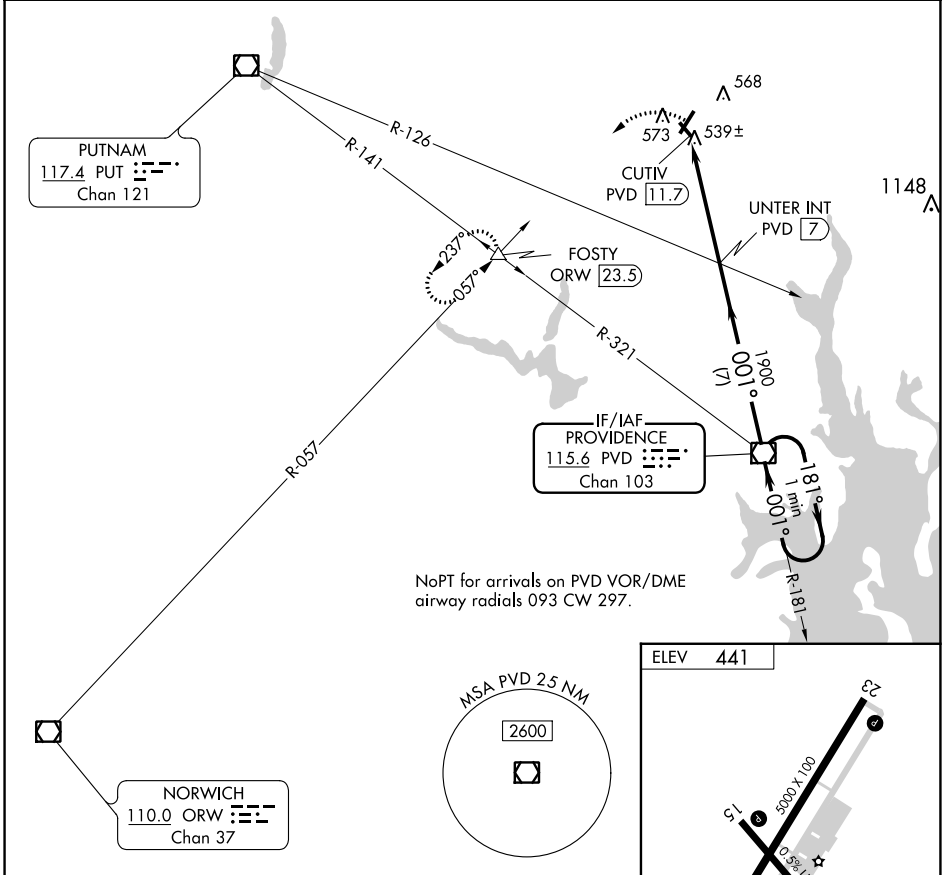

VOR/DME PVD 115.6 Chan 103	APP CRS 001°	Rwy Idg TDZE Apt Elev N/A N/A 441
--	------------------------	--

VOR-A
NORTH CENTRAL STATE (SF/Z)

⚠ When local altimeter setting not received, use Providence altimeter setting and increase all MDA 100 feet, increase Circling visibility Cat C ¼ mile. Circling to Rwy 15/33 NA at night.

MISSED APPROACH: Climbing left turn to 2500 via ORW VOR/DME R-057 to FOSTY INT/ORW 23.5 DME and hold.

AWOS-3PT 120.775	PROVIDENCE APP CON ★ 123.675 244.875	CLNC DEL 124.35	UNICOM 123.075 (CTAF) 0
----------------------------	--	---------------------------	-----------------------------------

CATEGORY	A	B	C	D	FAF to MAP 4.7 NM					
Ⓢ CIRCLING	980-1 539 (600-1)		980-1½ 539 (600-1½)	NA	Knots	60	90	120	150	180
					Min:Sec	4:42	3:08	2:21	1:53	1:34

NE-1, 13 JUN 2024 to 11 JUL 2024

NE-1, 13 JUN 2024 to 11 JUL 2024