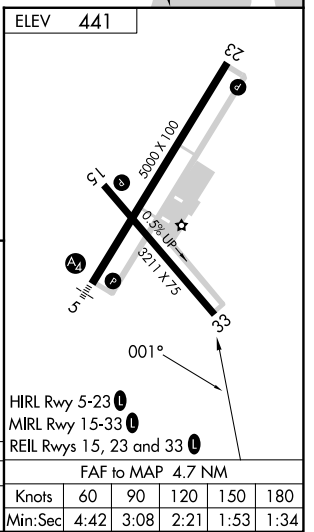

VOR/DME PVD 115.6 Chan 103	APP CRS 001°	Rwy Idg TDZE Apt Elev N/A N/A 441
--	------------------------	--

VOR-A
NORTH CENTRAL STATE (SF/Z)

⚠ When local altimeter setting not received, use Providence altimeter setting and increase all MDA 100 feet, increase Circling visibility Cat C ¼ mile. Circling to Rwy 15/33 NA at night.

MISSED APPROACH: Climbing left turn to 2500 via ORW VOR/DME R-057 to FOSTY INT/ORW 23.5 DME and hold.

AWOS-3PT 120.775	PROVIDENCE APP CON ★ 123.675 244.875	CLNC DEL 124.35	UNICOM 123.075 (CTAF) 0
----------------------------	--	---------------------------	-----------------------------------

CATEGORY	A	B	C	D	FAF to MAP 4.7 NM					
Ⓢ CIRCLING	980-1 539 (600-1)		980-1½ 539 (600-1½)	NA	Knots	60	90	120	150	180
					Min:Sec	4:42	3:08	2:21	1:53	1:34

NE-1, 13 JUN 2024 to 11 JUL 2024

NE-1, 13 JUN 2024 to 11 JUL 2024