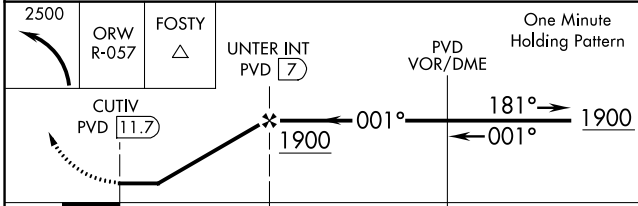

VOR/DME PVD 115.6 Chan 103	APP CRS 001°	Rwy Idg TDZE Apt Elev N/A N/A 441
--	------------------------	--

VOR-A
NORTH CENTRAL STATE (SF/Z)

⚠ When local altimeter setting not received, use Providence altimeter setting and increase all MDA 100 feet, increase Circling visibility Cat C ¼ mile. Circling to Rwy 15/33 NA at night.

CATEGORY	A	B	C	D	FAF to MAP 4.7 NM					
Ⓢ CIRCLING	980-1 539 (600-1)		980-1½ 539 (600-1½)	NA	Knots	60	90	120	150	180
					Min:Sec	4:42	3:08	2:21	1:53	1:34

NE-1, 13 JUN 2024 to 11 JUL 2024

NE-1, 13 JUN 2024 to 11 JUL 2024