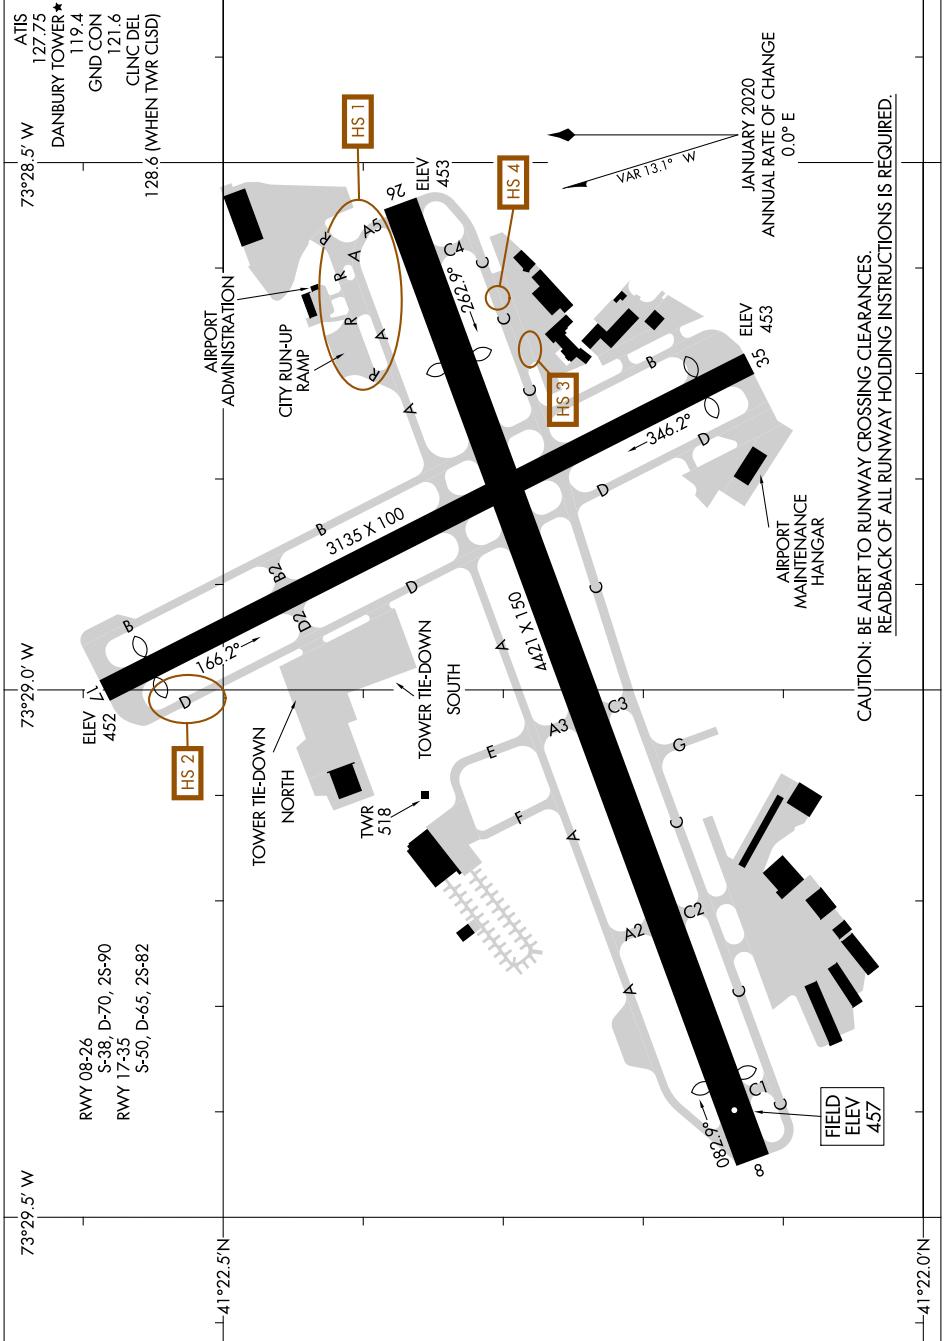

# AIRPORT DIAGRAM

AL-5272 (FAA)

DANBURY MUNI (D.X.R.)  
DANBURY, CONNECTICUT

NE-1, 13 JUN 2024 to 11 JUL 2024

NE-1, 13 JUN 2024 to 11 JUL 2024