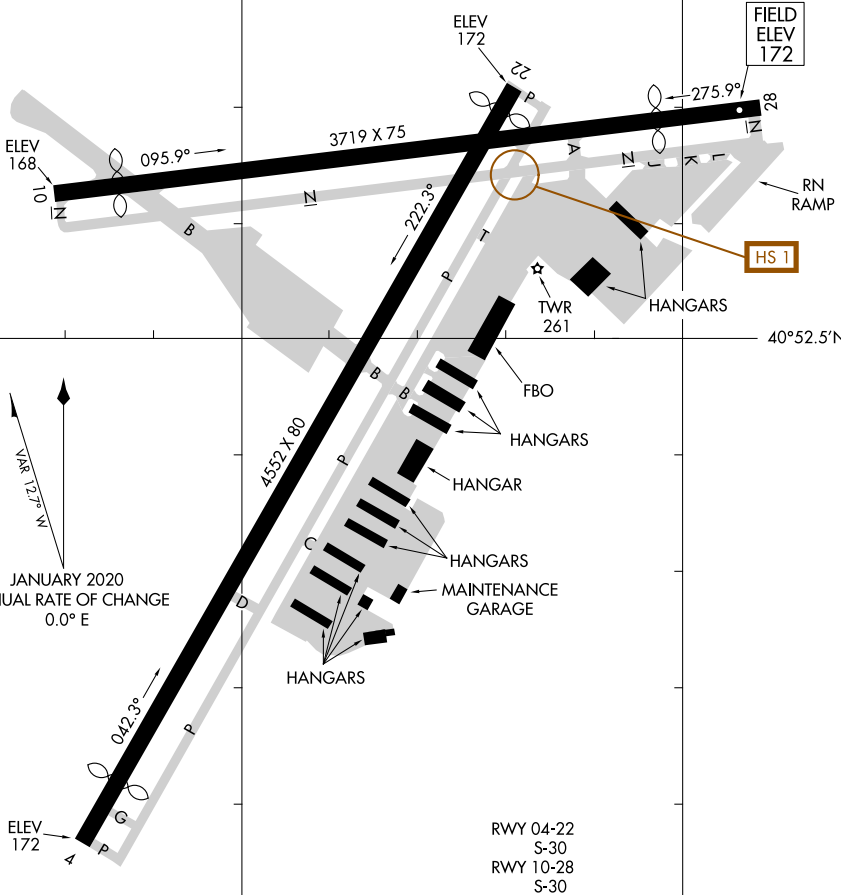

23054

AIRPORT DIAGRAM

AL-5275 (FAA)

ESSEX COUNTY (CDW)
CALDWELL, NEW JERSEY

ATIS
 135.5
 CALDWELL TOWER ★
 119.8
 GND CON
 121.9
 CLNC DEL
 121.1

NE-2, 13 JUN 2024 to 11 JUL 2024

NE-2, 13 JUN 2024 to 11 JUL 2024

VAR 12.7° W
 JANUARY 2020
 ANNUAL RATE OF CHANGE
 0.0° E

CAUTION: BE ALERT TO RUNWAY CROSSING CLEARANCES.
 READBACK OF ALL RUNWAY HOLDING INSTRUCTIONS IS REQUIRED.

74°17.0'W

74°16.5'W

AIRPORT DIAGRAM

23054