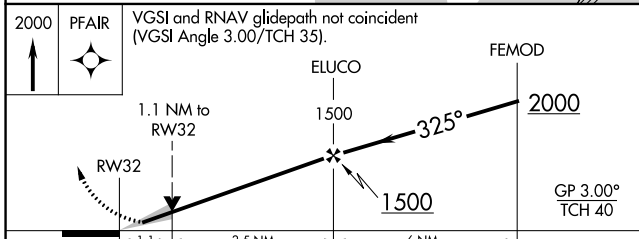

WAAS CH 61246 W32A	APP CRS 325°	Rwy ldg TDZE Apt Elev	4074 11 16
--	------------------------	-----------------------------	---------------------------------------

RNAV (GPS) RWY 32

OCEAN CITY MUNI (OXB)

RNP APCH - GPS.	MISSED APPROACH: Climb to 2000 direct PFAIR and hold.
<p>▼ For uncompensated Baro-VNAV systems, LNAV/VNAV NA below -11°C or above 54° C.</p> <p>▲</p>	

ASOS 119.025	PATUXENT APP CON ★ 127.95 314.0	CLNC DEL 121.75	UNICOM 123.05 (CTAF) 1
------------------------	---	---------------------------	---