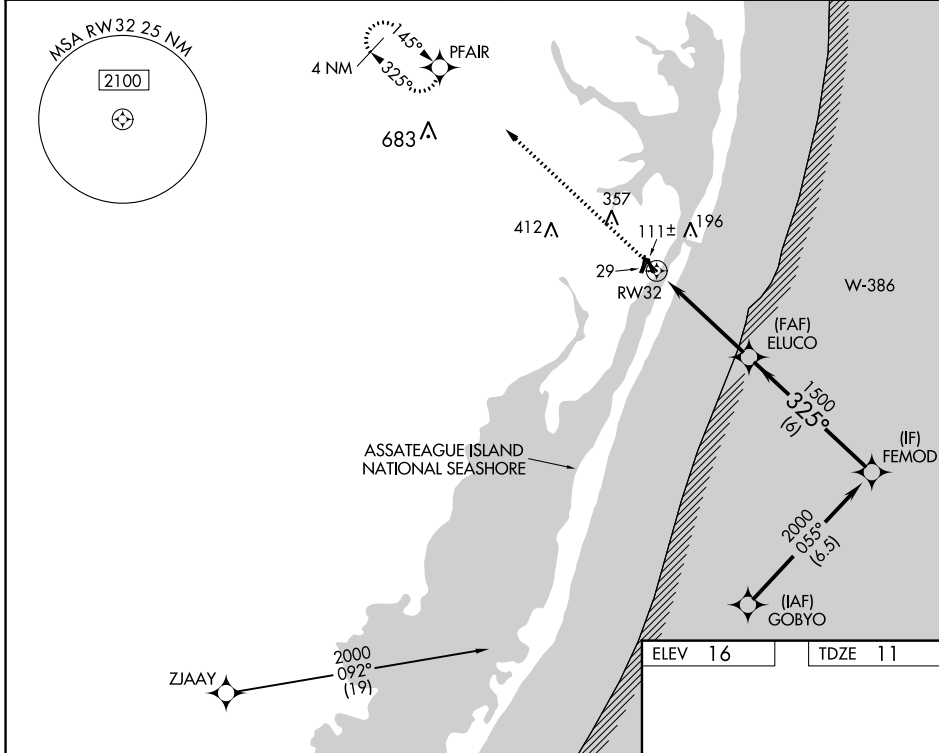

WAAS CH 61246 W32A	APP CRS 325°	Rwy ldg TDZE Apt Elev	4074 11 16
--	------------------------	-----------------------------	---------------------------------------

RNAV (GPS) RWY 32

OCEAN CITY MUNI (OXB)

RNP APCH - GPS.	MISSED APPROACH: Climb to 2000 direct PFAIR and hold.
<p>▼ For uncompensated Baro-VNAV systems, LNAV/VNAV NA below -11°C or above 54° C.</p> <p>▲</p>	

ASOS 119.025	PATUXENT APP CON ★ 127.95 314.0	CLNC DEL 121.75	UNICOM 123.05 (CTAF) 1
------------------------	---	---------------------------	---

CATEGORY	A	B	C	D
LPV DA		261-1	250 (300-1)	
LNAV/VNAV DA		289-1	278 (300-1)	
LNAV MDA		380-1	369 (400-1)	

REIL Rwy 2 and 20
REIL Rwy 14 and 32 **1**
MIRL Rwy 2-20 and 14-32

NE-3, 13 JUN 2024 to 11 JUL 2024

NE-3, 13 JUN 2024 to 11 JUL 2024