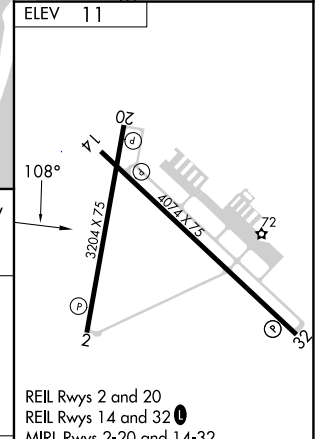

VORTAC SBY 111.2 Chan 49	APP CRS 108°	Rwy ldg TDZE Apt Elev 11	N/A N/A 11
---------------------------------------	------------------------	--	-------------------------

VOR-A

OCEAN CITY MUNI (OXB)

⚠ When local altimeter setting not received, use Salisbury altimeter setting and increase all MDAs 60 feet and visibility Circling Cat C/D ¼ SM.
⚠ Circling Rwy 2, 14, 20 NA at night.

MISSED APPROACH: Climbing left turn to 2000 on SBY R-094 to CBEAV INT/11.7 DME and hold.

ASOS 119.025	PATUXENT APP CON * 127.95 314.0	CLNC DEL 121.75	UNICOM 123.05 (CTAF) 0
------------------------	---	---------------------------	----------------------------------

NE-3, 13 JUN 2024 to 11 JUL 2024

NE-3, 13 JUN 2024 to 11 JUL 2024

CATEGORY	A	B	C	D	FAF to MAP 4.8 NM					
CIRCLING	860-1¼	849 (900-1¼)	860-2½ 849 (900-2½)	860-2¾ 849 (900-2¾)	Knots	60	90	120	150	180
					Min:Sec	4:48	3:12	2:24	1:55	1:36