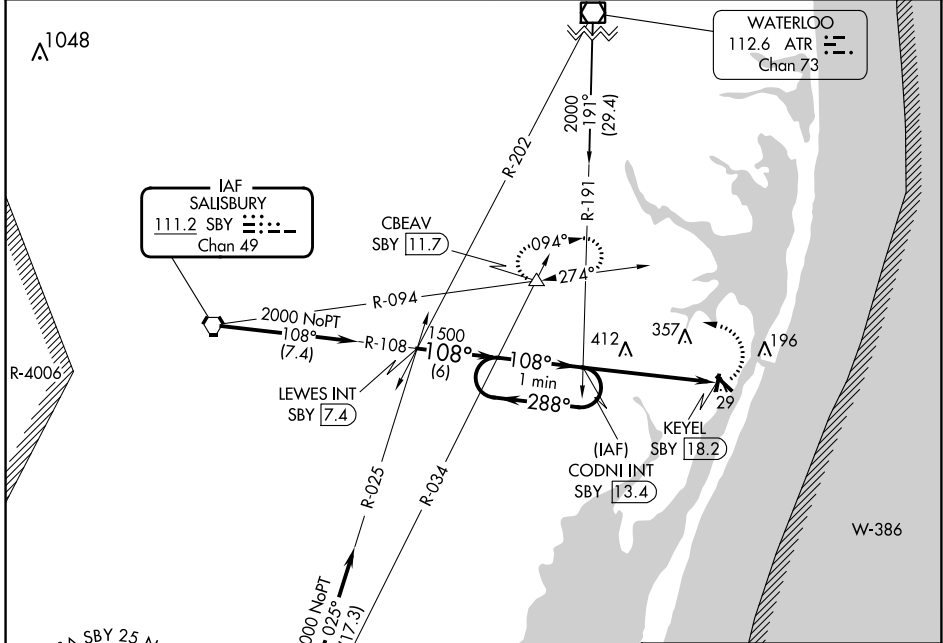

VORTAC SBY 111.2 Chan 49	APP CRS 108°	Rwy ldg TDZE Apt Elev 11	N/A N/A 11
---------------------------------------	------------------------	--	-------------------------

VOR-A

OCEAN CITY MUNI (OXB)

⚠ When local altimeter setting not received, use Salisbury altimeter setting and increase all MDAs 60 feet and visibility Circling Cat C/D ¼ SM.
⚠ Circling Rwy 2, 14, 20 NA at night.

MISSED APPROACH: Climbing left turn to 2000 on SBY R-094 to CBEAV INT/11.7 DME and hold.

ASOS 119.025	PATUXENT APP CON * 127.95 314.0	CLNC DEL 121.75	UNICOM 123.05 (CTAF) 0
------------------------	---	---------------------------	----------------------------------

NE-3, 13 JUN 2024 to 11 JUL 2024

NE-3, 13 JUN 2024 to 11 JUL 2024

CATEGORY	A	B	C	D	FAF to MAP 4.8 NM					
CIRCLING	860-1¼	849 (900-1¼)	860-2½ 849 (900-2½)	860-2¾ 849 (900-2¾)	Knots	60	90	120	150	180
					Min:Sec	4:48	3:12	2:24	1:55	1:36