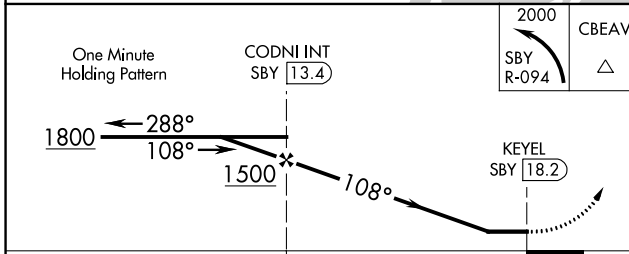

VORTAC SBY 111.2 Chan 49	APP CRS 108°	Rwy ldg TDZE Apt Elev 11	N/A N/A 11
---------------------------------------	------------------------	--	-------------------------

VOR-A

OCEAN CITY MUNI (OXB)

⚠ When local altimeter setting not received, use Salisbury altimeter setting and increase all MDAs 60 feet and visibility Circling Cat C/D ¼ SM.
⚠ Circling Rwy 2, 14, 20 NA at night.

MISSED APPROACH: Climbing left turn to 2000 on SBY R-094 to CBEAV INT/11.7 DME and hold.

ASOS 119.025	PATUXENT APP CON * 127.95 314.0	CLNC DEL 121.75	UNICOM 123.05 (CTAF) 0
------------------------	---	---------------------------	----------------------------------

NE-3, 13 JUN 2024 to 11 JUL 2024

NE-3, 13 JUN 2024 to 11 JUL 2024

CATEGORY	A	B	C	D	FAF to MAP 4.8 NM					
CIRCLING	860-1¼	849 (900-1¼)	860-2½ 849 (900-2½)	860-2¾ 849 (900-2¾)	Knots	60	90	120	150	180
					Min:Sec	4:48	3:12	2:24	1:55	1:36