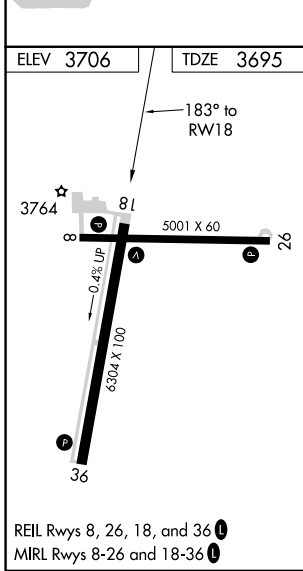

WAAS CH 86613 W18A	APP CRS 183°	Rwy Idg TDZE Apt Elev	6304 3695 3706

RNAV (GPS) RWY 18

SOUTHEAST COLORADO RGNL (L.A.A)

RNP APCH.	MISSED APPROACH: Climb to 6200 direct IHIYO and hold.
▼ For uncompensated Baro-VNAV systems, LNAV/VNAV NA below -22°C or above 54°C. ▲	

ASOS 135.625	DENVER CENTER 133.4 377.175	UNICOM 122.8 (CTAF) 1

CATEGORY	A	B	C	D
LPV DA	3945-1 250 (300-1)			
LNAV/VNAV DA	4014-1¼ 319 (400-1¼)			
LNAV MDA	4260-1	565 (600-1)	4260-1½	565 (600-1½)

SW-1, 13 JUN 2024 to 11 JUL 2024

SW-1, 13 JUN 2024 to 11 JUL 2024