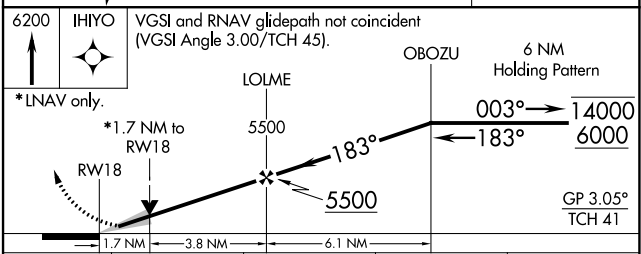

WAAS CH 86613 W18A	APP CRS 183°	Rwy Idg TDZE Apt Elev	6304 3695 3706

RNAV (GPS) RWY 18

SOUTHEAST COLORADO RGNL (L.A.A)

RNP APCH.	MISSED APPROACH: Climb to 6200 direct IHIYO and hold.
▼ For uncompensated Baro-VNAV systems, LNAV/VNAV NA below -22°C or above 54°C. ▲	

ASOS 135.625	DENVER CENTER 133.4 377.175	UNICOM 122.8 (CTAF) 1

CATEGORY	A	B	C	D
LPV DA	3945-1 250 (300-1)			
LNAV/VNAV DA	4014-1¼ 319 (400-1¼)			
LNAV MDA	4260-1	565 (600-1)	4260-1½	565 (600-1½)

SW-1, 13 JUN 2024 to 11 JUL 2024

SW-1, 13 JUN 2024 to 11 JUL 2024