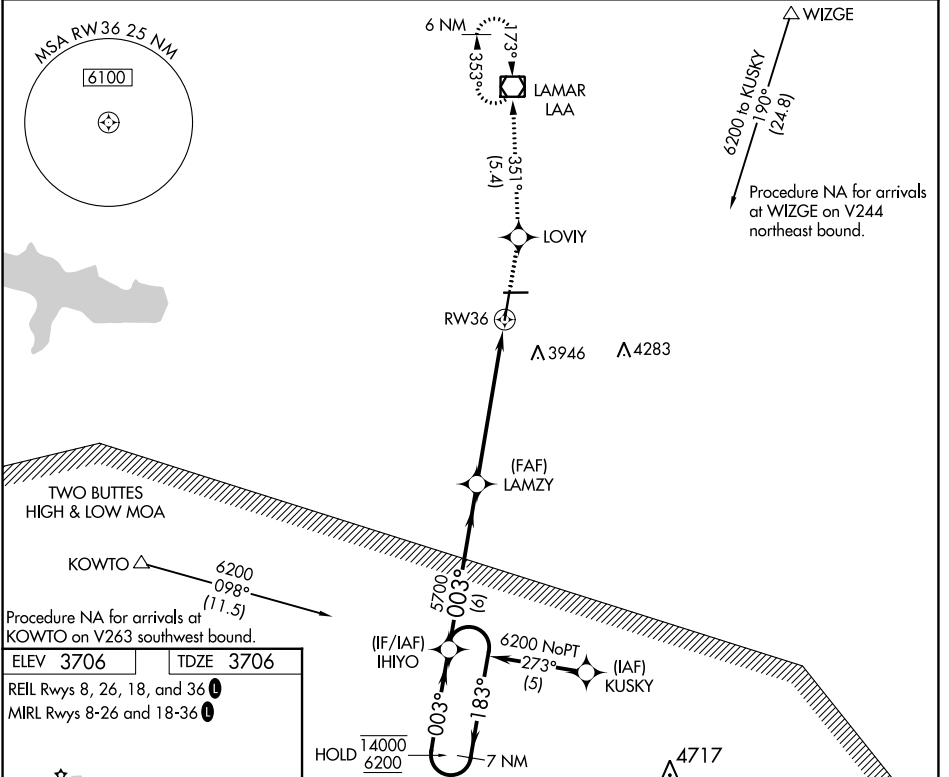

WAAS CH 99400 W36A	APP CRS 003°	Rwy Idg TDZE Apt Elev	6304 3706 3706
--	------------------------	-----------------------------	---

RNAV (GPS) RWY 36

SOUTHEAST COLORADO RGNL (L.A.A)

RNP APCH.	MISSED APPROACH: Climb to 6000 direct LOVIY and left turn on track 351° to LAA VOR/DME and hold.
<p>▼ Rwy 36 helicopter visibility reduction below 3/4 SM NA. For uncompensated</p> <p>▲ Baro-VNAV systems, LNAV/VNAV NA below -22°C or above 54°C.</p>	

ASOS 135.625	DENVER CENTER 133.4 377.175	UNICOM 122.8 (CTAF)
------------------------	---------------------------------------	-------------------------------

CATEGORY	A	B	C	D
LPV DA		3956-1	250 (300-1)	
LNAV/VNAV DA		4250-2	544 (600-2)	
LNAV MDA	4400-1	694 (700-1)	4400-2 694 (700-2)	4400-2¼ 694 (700-2¼)

SW-1, 13 JUN 2024 to 11 JUL 2024

SW-1, 13 JUN 2024 to 11 JUL 2024