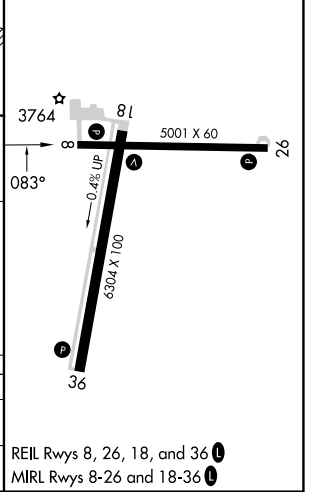

WAAS CH 97429 W08A	APP CRS 083°	Rwy Idg TDZE Apt Elev	5001 3685 3706
--	------------------------	-----------------------------	---

RNAV (GPS) RWY 8

SOUTHEAST COLORADO RGNL (LAA)

RNP APCH.	MISSED APPROACH: Climb to 4700 then climbing right turn to 6000 direct HADOD and hold.
	Rwy 8 helicopter visibility reduction below 3/4 SM NA.

ASOS 135.625	DENVER CENTER 133.4 377.175	UNICOM 122.8 (CTAF) 0
------------------------	---------------------------------------	---------------------------------

ELEV 3706	TDZE 3685
-----------	-----------

CATEGORY	A	B	C	D
LP MDA	4080-1	395 (400-1)	4080-1 1/8	395 (400-1 1/8)
LNNAV MDA	4120-1	435 (500-1)	4120-1 1/4	435 (500-1 1/4)

SW-1, 13 JUN 2024 to 11 JUL 2024

SW-1, 13 JUN 2024 to 11 JUL 2024