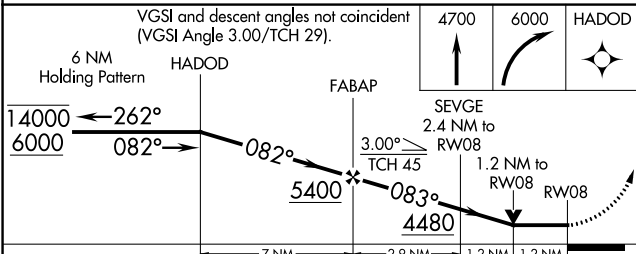

WAAS CH 97429 W08A	APP CRS 083°	Rwy Idg TDZE Apt Elev	5001 3685 3706

RNAV (GPS) RWY 8

SOUTHEAST COLORADO RGNL (LAA)

RNP APCH.	MISSED APPROACH: Climb to 4700 then climbing right turn to 6000 direct HADOD and hold.
	Rwy 8 helicopter visibility reduction below 3/4 SM NA.

ASOS 135.625	DENVER CENTER 133.4 377.175	UNICOM 122.8 (CTAF) 0