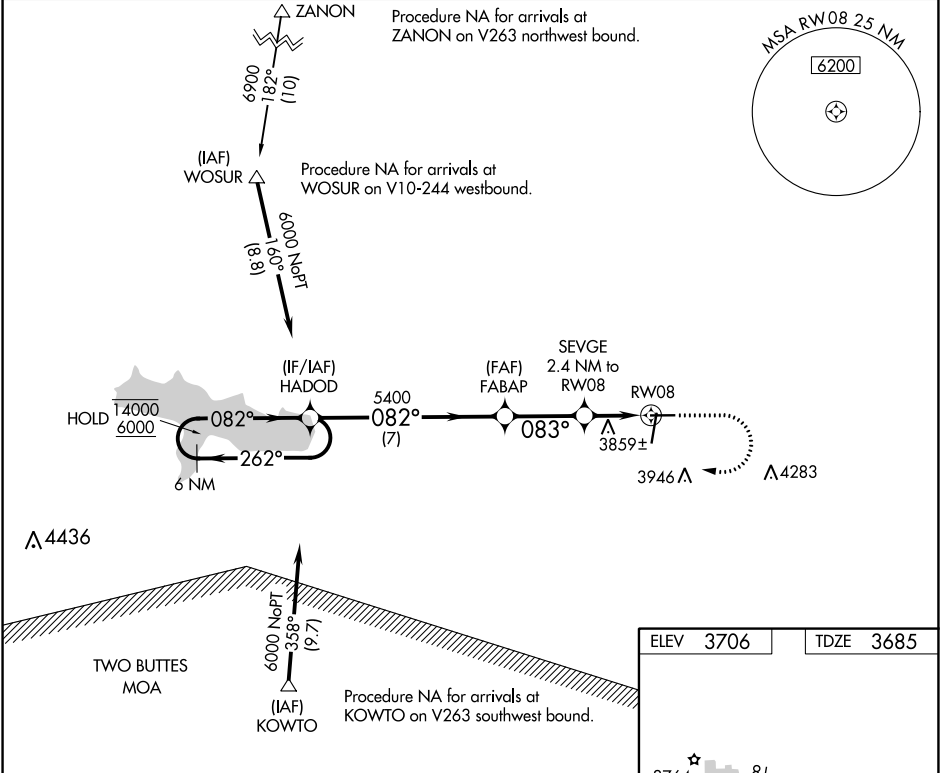

WAAS CH 97429 W08A	APP CRS 083°	Rwy Idg TDZE Apt Elev	5001 3685 3706
--	------------------------	-----------------------------	---

RNAV (GPS) RWY 8

SOUTHEAST COLORADO RGNL (LAA)

RNP APCH.	MISSED APPROACH: Climb to 4700 then climbing right turn to 6000 direct HADOD and hold.
	Rwy 8 helicopter visibility reduction below 3/4 SM NA.

ASOS 135.625	DENVER CENTER 133.4 377.175	UNICOM 122.8 (CTAF) 0
------------------------	---------------------------------------	---------------------------------

ELEV 3706	TDZE 3685
-----------	-----------

CATEGORY	A	B	C	D
LP MDA	4080-1	395 (400-1)	4080-1 1/8	395 (400-1 1/8)
LNNAV MDA	4120-1	435 (500-1)	4120-1 1/4	435 (500-1 1/4)

SW-1, 13 JUN 2024 to 11 JUL 2024

SW-1, 13 JUN 2024 to 11 JUL 2024