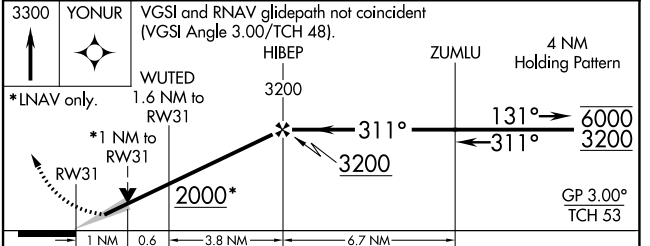

WAAS CH 82525 W31A	APP CRS 311°	Rwy Idg TDZE Apt Elev	5497 1444 1445
--	------------------------	-----------------------------	---

RNAV (GPS) RWY 31

PARK RAPIDS MUNI/KONSHOK FLD (PKD)

RNP APCH.	<p>▽ For uncompensated Baro-VNAV systems, LNAV/VNAV NA below -17°C or above 34°C.</p> <p>△ Circling Rwy 18, 36 NA at night.</p> <p>For inop ALS, increase LNAV/VNAV all Cats visibility to 7/8 SM and LNAV Cat C/D visibility to 1 SM.</p>	<p>MAISR</p>	<p>MISSED APPROACH:</p> <p>Climb to 3300 direct YONUR and hold.</p>
-----------	--	--------------	---

ASOS 119.25	MINNEAPOLIS CENTER 134.75 251.1	UNICOM 123.0 (CTAF)
-----------------------	---	-------------------------------

ELEV 1445	TDZE 1444
------------------	------------------

CATEGORY	A	B	C	D
LPV DA	1644-1/2		200 (200-1/2)	
LNAV/VNAV DA	1731-1/2		287 (300-1/2)	
LNAV MDA	1800-1/2 356 (400-1/2)		1800-5/8 356 (400-5/8)	
C CIRCLING	1900-1 455 (500-1)	1980-1 535 (600-1)	2000-1 1/2 555 (600-1 1/2)	2500-3 1055 (1100-3)