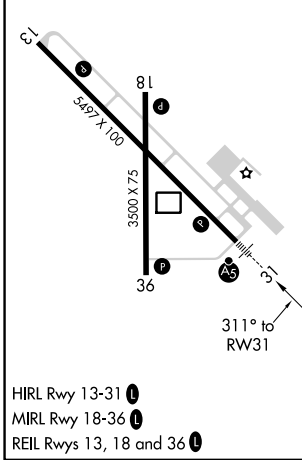

WAAS CH 82525 W31A	APP CRS 311°	Rwy Idg TDZE Apt Elev	5497 1444 1445
--	------------------------	-----------------------------	---

RNAV (GPS) RWY 31

PARK RAPIDS MUNI/KONSHOK FLD (PKD)

RNP APCH.	<p>▽ For uncompensated Baro-VNAV systems, LNAV/VNAV NA below -17°C or above 34°C.</p> <p>△ Circling Rwy 18, 36 NA at night.</p> <p>For inop ALS, increase LNAV/VNAV all Cats visibility to 7/8 SM and LNAV Cat C/D visibility to 1 SM.</p>	<p>MAISR</p>	<p>MISSED APPROACH:</p> <p>Climb to 3300 direct YONUR and hold.</p>
-----------	--	--------------	---

ASOS 119.25	MINNEAPOLIS CENTER 134.75 251.1	UNICOM 123.0 (CTAF)
-----------------------	---	-------------------------------

ELEV 1445	TDZE 1444
------------------	------------------

CATEGORY	A	B	C	D
LPV DA	1644-1/2		200 (200-1/2)	
LNAV/VNAV DA	1731-1/2		287 (300-1/2)	
LNAV MDA	1800-1/2 356 (400-1/2)		1800-5/8 356 (400-5/8)	
C CIRCLING	1900-1 455 (500-1)	1980-1 535 (600-1)	2000-1 1/2 555 (600-1 1/2)	2500-3 1055 (1100-3)