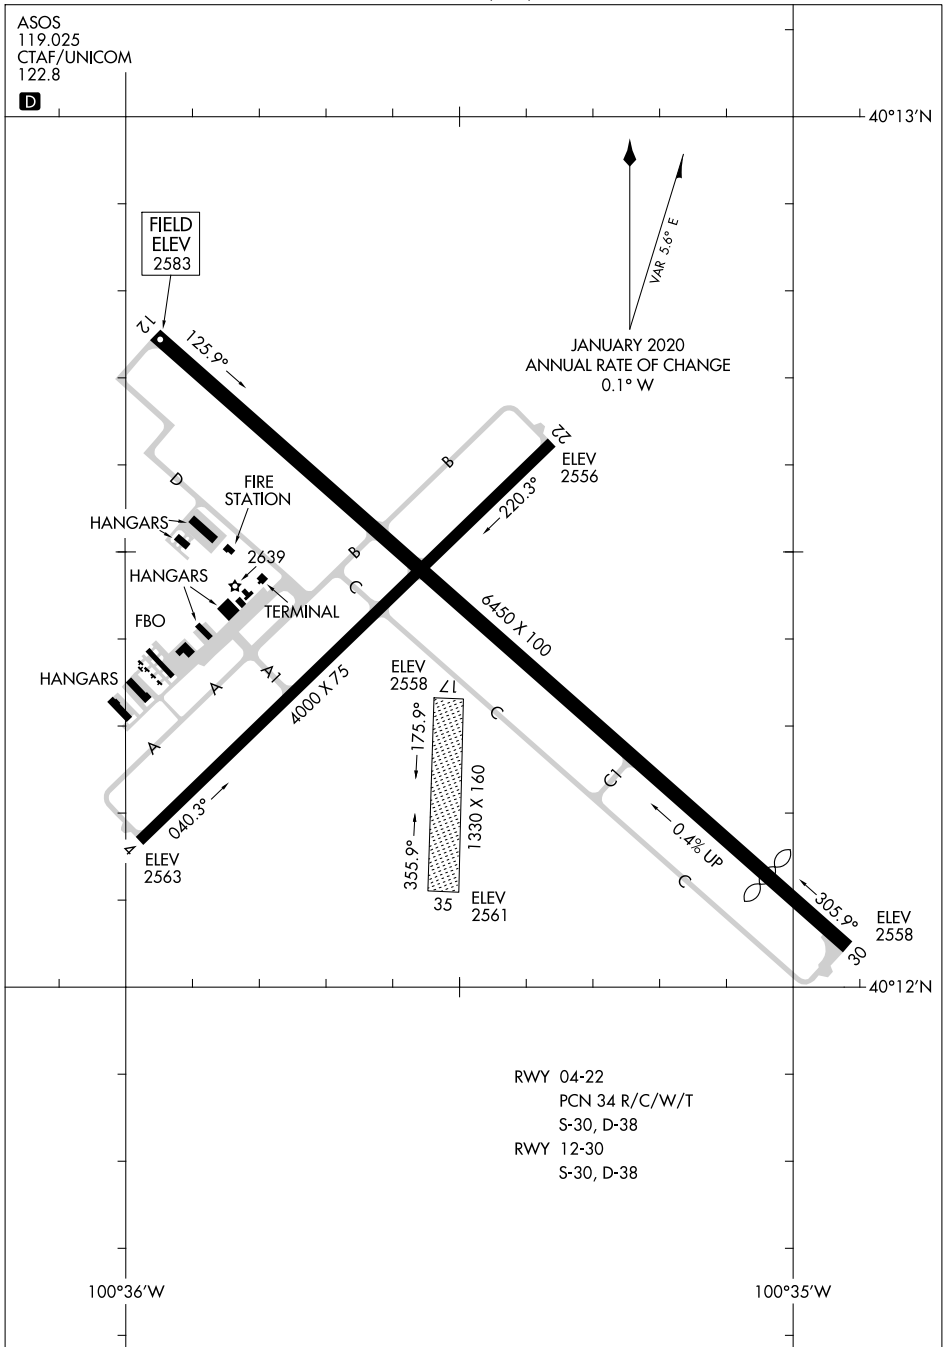

23054

AIRPORT DIAGRAM

AL-5301 (FAA)

MC COOK BEN NELSON RGNL (MCK)
MC COOK, NEBRASKA

ASOS
119.025
CTAF/UNICOM
122.8

40°13'N

NC-2, 13 JUN 2024 to 11 JUL 2024

NC-2, 13 JUN 2024 to 11 JUL 2024

100°36'W

100°35'W

RWY 04-22
PCN 34 R/C/W/T
S-30, D-38

RWY 12-30
S-30, D-38

AIRPORT DIAGRAM

23054

MC COOK, NEBRASKA
MC COOK BEN NELSON RGNL (MCK)