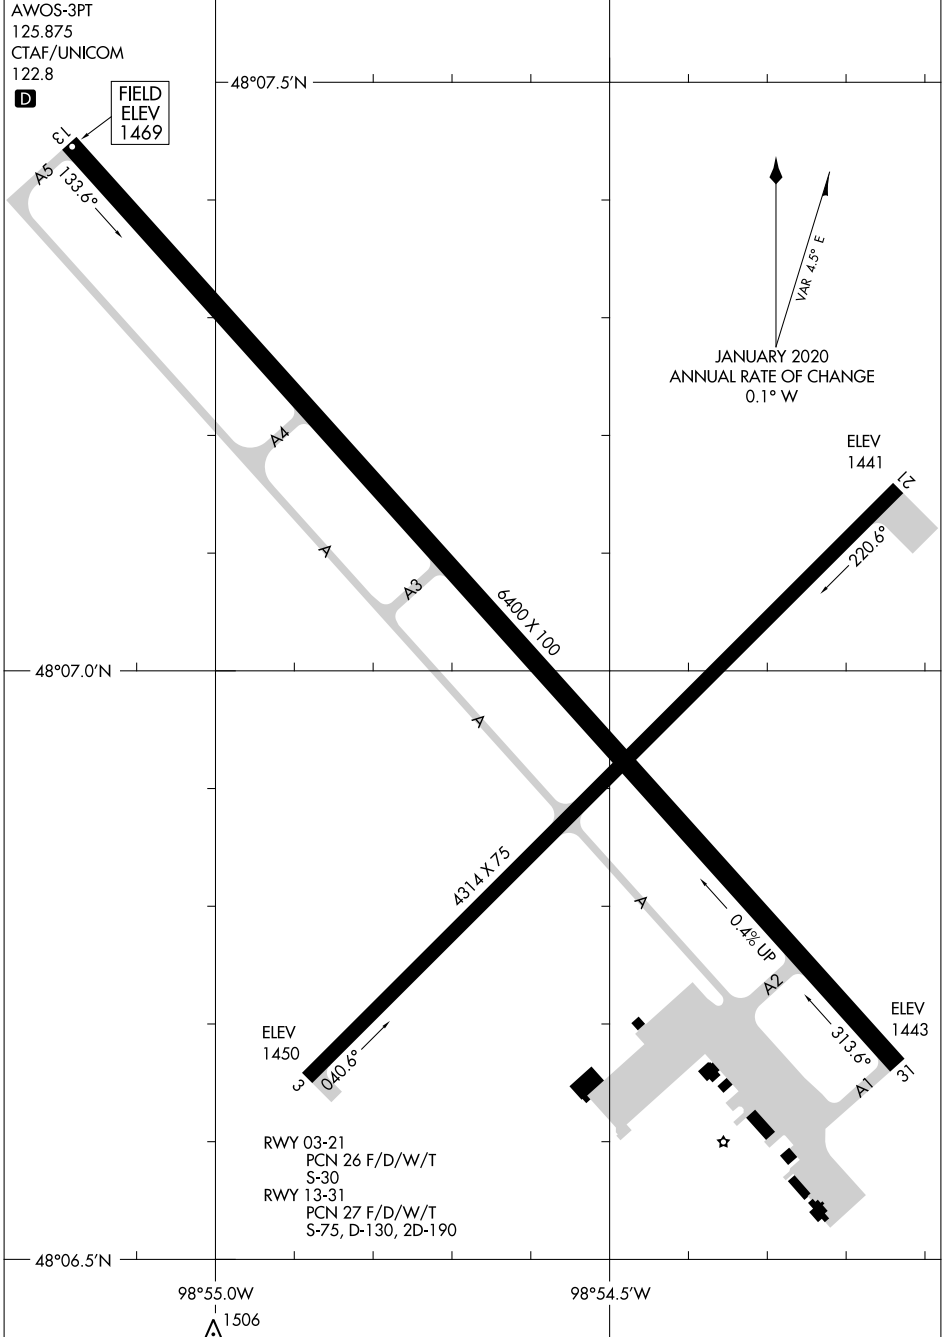

22307

# AIRPORT DIAGRAM

AL-5305 (FAA)

DEVILS LAKE RGNL (DVL)  
DEVILS LAKE, NORTH DAKOTA

# AIRPORT DIAGRAM

22307

DEVILS LAKE, NORTH DAKOTA  
DEVILS LAKE RGNL (DVL)