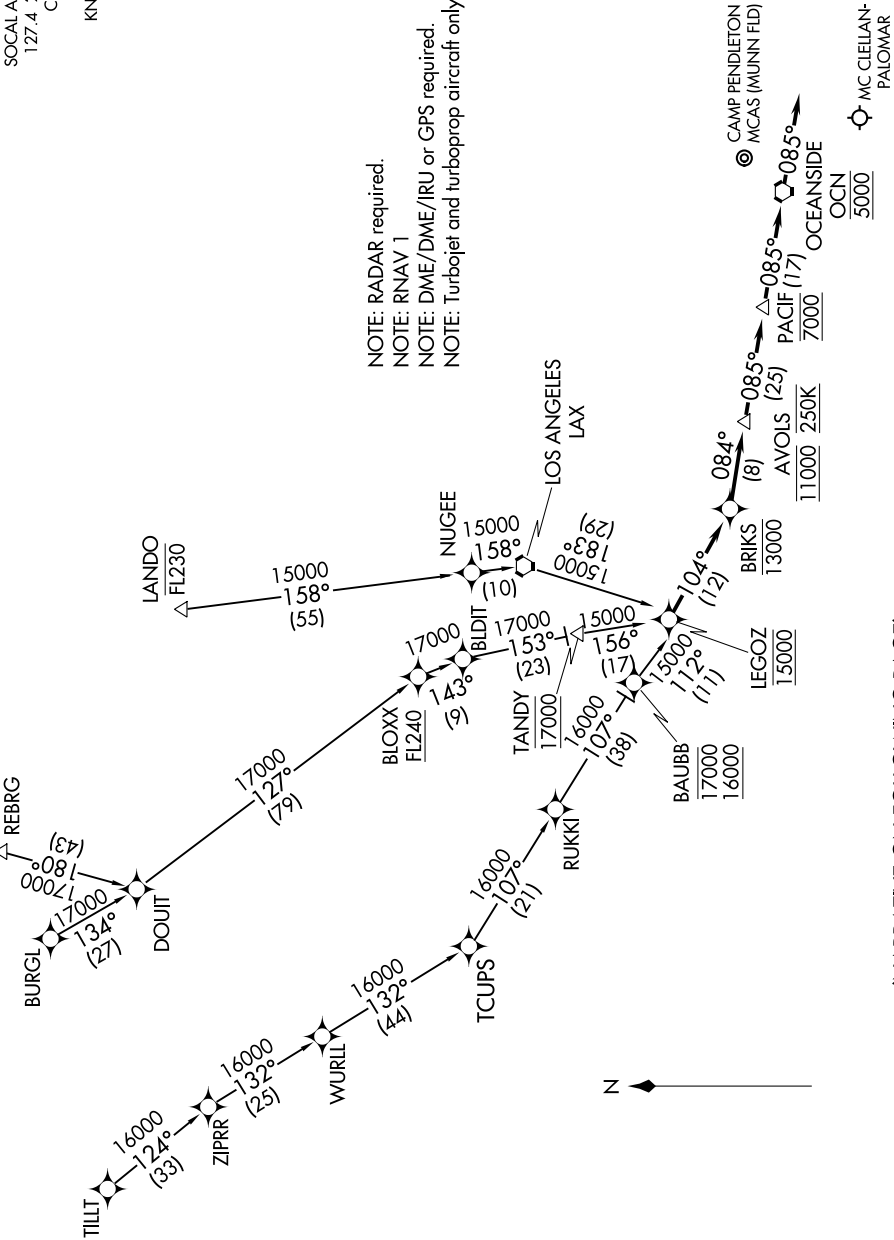

# LEGOZ TWO ARRIVAL (RNAV)

SOCAL APP CON  
127.4 263.025  
CRQ ATIS  
120.15  
KNFG ATIS \*  
285.45

NOTE: RADAR required.  
NOTE: RNAV 1  
NOTE: DME/DME/IRU or GPS required.  
NOTE: Turbojet and turboprop aircraft only.

(NARRATIVE ON FOLLOWING PAGE)

NOTE: Chart not to scale.