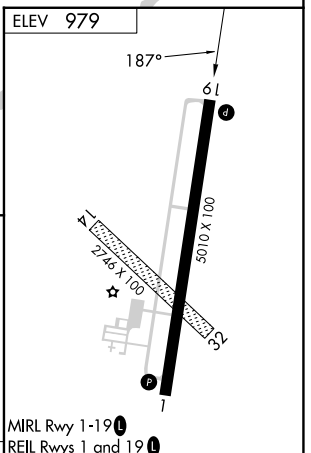

VORTAC DLL 117.0 Chan 117	APP CRS 187°	Rwy Idg TDZE Apt Elev	N/A N/A 979
---	------------------------	-----------------------------	--

VOR-A

BARABOO/WISCONSIN DELLS RGNL (DLL)

⚠ Circling NA to Rwy's 14 and 32.

⚠ MISSED APPROACH: Climb to 2500 then climbing right turn to 3300 direct DLL VORTAC and hold, continue climb-in-hold to 3300.

AWOS-3 118.325	MADISON APP CON ★ 135.45 343.7	UNICOM 123.05(CTAF) 0
--------------------------	--	---------------------------------

CATEGORY	A	B	C	D	FAF to MAP 1.3 NM					
CIRCLING	1520-1	541 (600-1)	1580-1¾ 601 (700-1¾)	NA	Knots	60	90	120	150	180
					Min:Sec	1:18	0:52	0:39	0:31	0:26

EC-3, 13 JUN 2024 to 11 JUL 2024

EC-3, 13 JUN 2024 to 11 JUL 2024