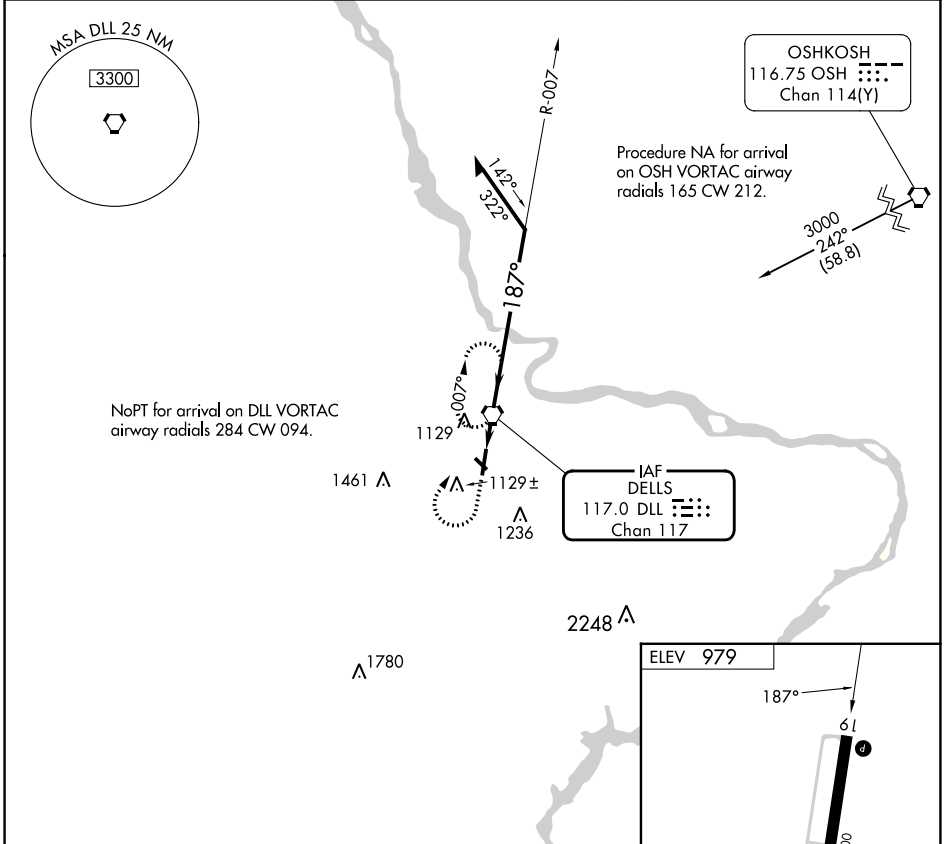

VORTAC DLL 117.0 Chan 117	APP CRS 187°	Rwy Idg TDZE Apt Elev	N/A N/A 979
---	------------------------	-----------------------------	--

VOR-A

BARABOO/WISCONSIN DELLS RGNL (DLL)

⚠ Circling NA to Rwy's 14 and 32.

⚠ MISSED APPROACH: Climb to 2500 then climbing right turn to 3300 direct DLL VORTAC and hold, continue climb-in-hold to 3300.

AWOS-3 118.325	MADISON APP CON ★ 135.45 343.7	UNICOM 123.05(CTAF) 0
--------------------------	--	---------------------------------

CATEGORY	A	B	C	D	FAF to MAP 1.3 NM					
CIRCLING	1520-1	541 (600-1)	1580-1¾ 601 (700-1¾)	NA	Knots	60	90	120	150	180
					Min:Sec	1:18	0:52	0:39	0:31	0:26

EC-3, 13 JUN 2024 to 11 JUL 2024

EC-3, 13 JUN 2024 to 11 JUL 2024