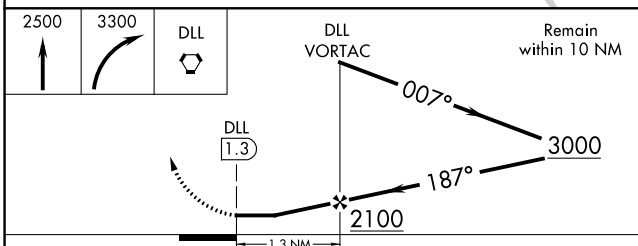

VORTAC DLL 117.0 Chan 117	APP CRS 187°	Rwy Idg TDZE Apt Elev	N/A N/A 979
---	------------------------	-----------------------------	--

VOR-A

BARABOO/WISCONSIN DELLS RGNL (DLL)

⚠ Circling NA to Rwy's 14 and 32.

⚠ MISSED APPROACH: Climb to 2500 then climbing right turn to 3300 direct DLL VORTAC and hold, continue climb-in-hold to 3300.

AWOS-3 118.325	MADISON APP CON ★ 135.45 343.7	UNICOM 123.05(CTAF) 0
--------------------------	--	---------------------------------

CATEGORY	A	B	C	D	FAF to MAP 1.3 NM					
CIRCLING	1520-1	541 (600-1)	1580-1¾ 601 (700-1¾)	NA	Knots	60	90	120	150	180
					Min:Sec	1:18	0:52	0:39	0:31	0:26

EC-3, 13 JUN 2024 to 11 JUL 2024

EC-3, 13 JUN 2024 to 11 JUL 2024