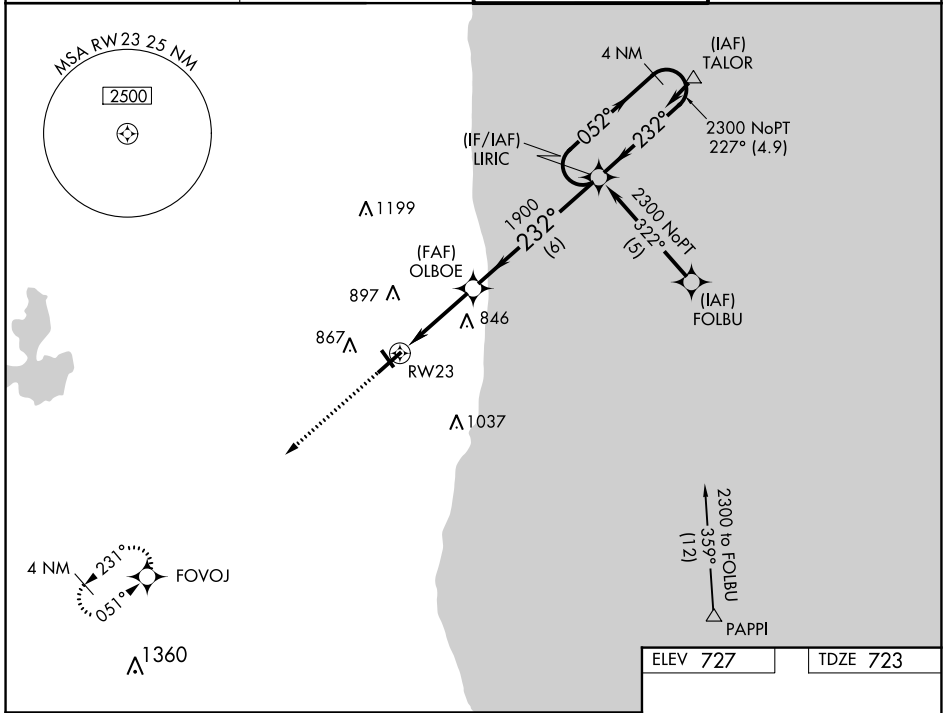

WAAS CH 86211 W23A	APP CRS 232°	Rwy Idg 6001 TDZE 723 Apt Elev 727
--	------------------------	---

RNAV (GPS) RWY 23

WAUKEGAN NTL (UGN)

⚠ Circling to Rwy 14, 32 NA at night. For uncompensated Baro-VNAV systems, LNAV/VNAV NA below -16°C (4°F) or above 54°C (130°F), DME/DME RNP-0.3 NA. For inoperative ALS, increase LNAV/VNAV all Cats visibility to ½ SM.

MALSR

MISSED APPROACH: Climb to 2400 direct FOVOJ and hold.

ATIS 132.4	CHICAGO APP CON 120.55	WAUKEGAN TOWER ★ 120.05 (CTAF) 0 273.55	GND CON 121.65
----------------------	----------------------------------	---	--------------------------

EC-3, 13 JUN 2024 to 11 JUL 2024

EC-3, 13 JUN 2024 to 11 JUL 2024

CATEGORY	A	B	C	D
LPV DA	980-½ 257 (300-½)			
LNAV/VNAV DA	1020-½ 297 (300-½)		1020-¾ 297 (300-¾)	
LNAV MDA	1160-½ 437 (500-½)		1160-¾ 437 (500-¾)	
C CIRCLING	1220-1 493 (500-1)		1400-2¼ 673 (700-2¼)	