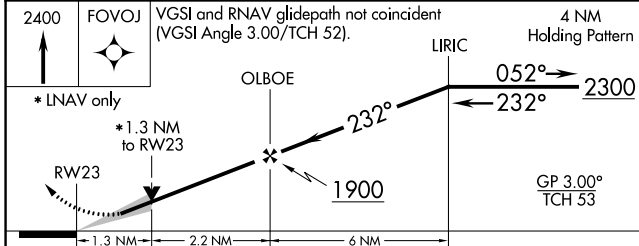

WAAS CH 86211 W23A	APP CRS 232°	Rwy Idg 6001 TDZE 723 Apt Elev 727
--	------------------------	---

RNAV (GPS) RWY 23

WAUKEGAN NTL (UGN)

⚠ Circling to Rwy 14, 32 NA at night. For uncompensated Baro-VNAV systems, LNAV/VNAV NA below -16°C (4°F) or above 54°C (130°F), DME/DME RNP-0.3 NA. For inoperative ALS, increase LNAV/VNAV all Cats visibility to ½ SM.

MALSR

MISSED APPROACH: Climb to 2400 direct FOVOJ and hold.

ATIS 132.4	CHICAGO APP CON 120.55	WAUKEGAN TOWER ★ 120.05 (CTAF) 0 273.55	GND CON 121.65
----------------------	----------------------------------	---	--------------------------

EC-3, 13 JUN 2024 to 11 JUL 2024

EC-3, 13 JUN 2024 to 11 JUL 2024

CATEGORY	A	B	C	D
LPV DA	980-½ 257 (300-½)			
LNAV/VNAV DA	1020-½ 297 (300-½)		1020-¾ 297 (300-¾)	
LNAV MDA	1160-½ 437 (500-½)		1160-¾ 437 (500-¾)	
C CIRCLING	1220-1 493 (500-1)		1400-2¼ 673 (700-2¼)	