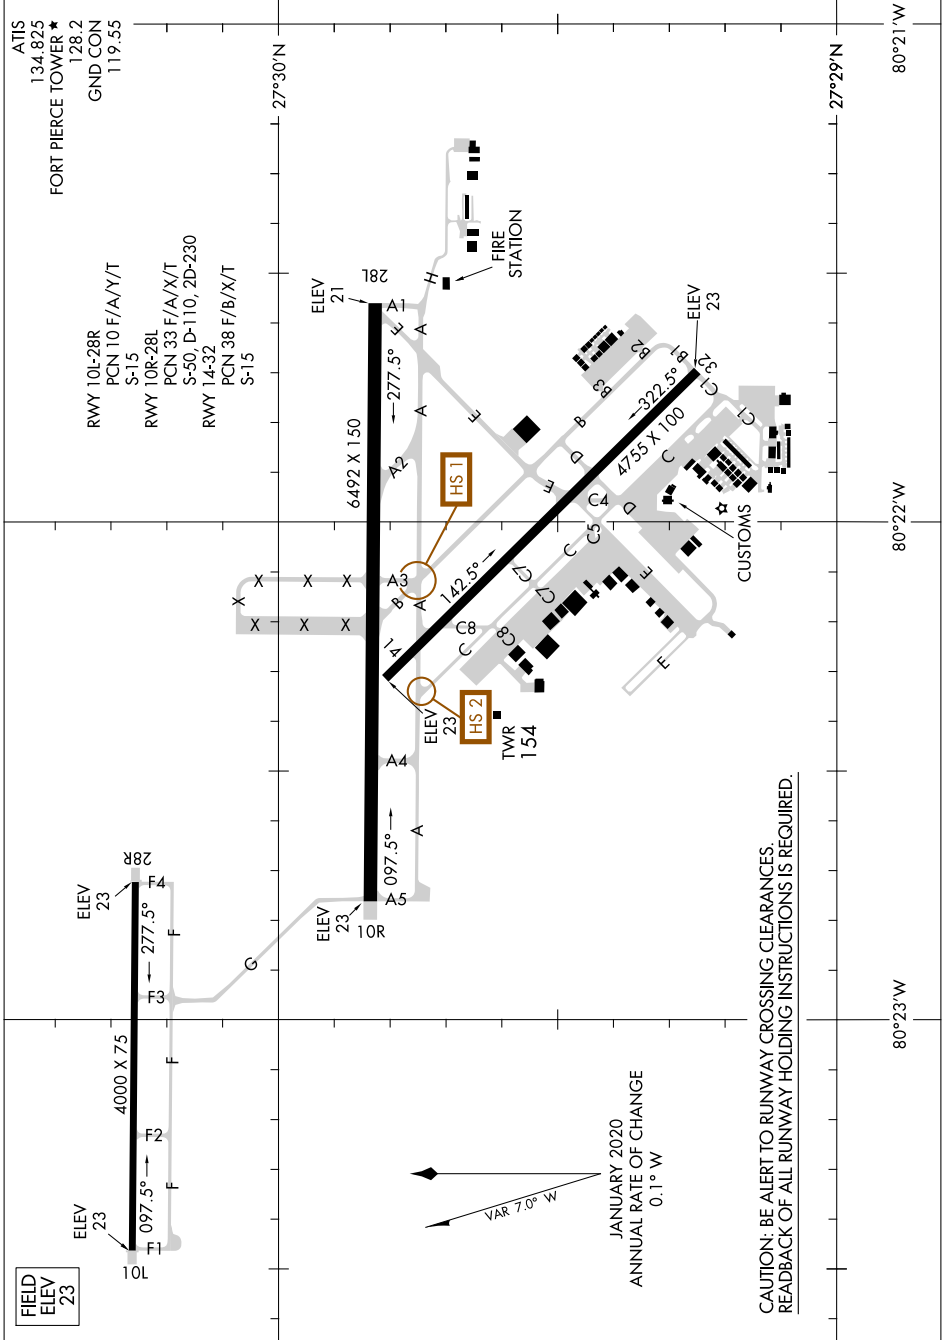

22363

AIRPORT DIAGRAM

AL-5343 (FAA)

TREASURE COAST INTL (F'PR)
FORT PIERCE, FLORIDA

SE-3, 13 JUN 2024 to 11 JUL 2024

SE-3, 13 JUN 2024 to 11 JUL 2024

AIRPORT DIAGRAM

22363

FORT PIERCE, FLORIDA
TREASURE COAST INTL (F'PR)

CAUTION: BE ALERT TO RUNWAY CROSSING CLEARANCES.
READBACK OF ALL RUNWAY HOLDING INSTRUCTIONS IS REQUIRED.