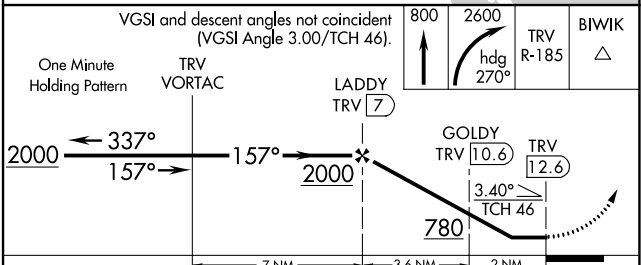

VORTAC TRV 117.3 Chan 120	APP CRS 157°	Rwy Idg 4755 TDZE 23 Aprt Elev 23
-----------------------------------------------	------------------------	--------------------------------------------------------------

VOR/DME RWY 14

TREASURE COAST INTL (FPR)

⚠ When local altimeter setting not received, use Vero Beach altimeter setting and increase all MDA 40 feet; increase S-14 visibility Cats C/D 1/8 SM; increase Circling visibility Cat C/D 1/4 SM. Helicopter visibility reduction below 1 SM NA. Night Landing Rwy 14 NA.

CATEGORY	A	B	C	D
S-14	420-1	397 (400-1)	420-1 1/8	397 (400-1 1/8)
C CIRCLING	460-1 437 (500-1)	480-1 457 (500-1)	880-2 1/2 857 (900-2 1/2)	880-2 3/4 857 (900-2 3/4)

SE-3, 13 JUN 2024 to 11 JUL 2024

SE-3, 13 JUN 2024 to 11 JUL 2024