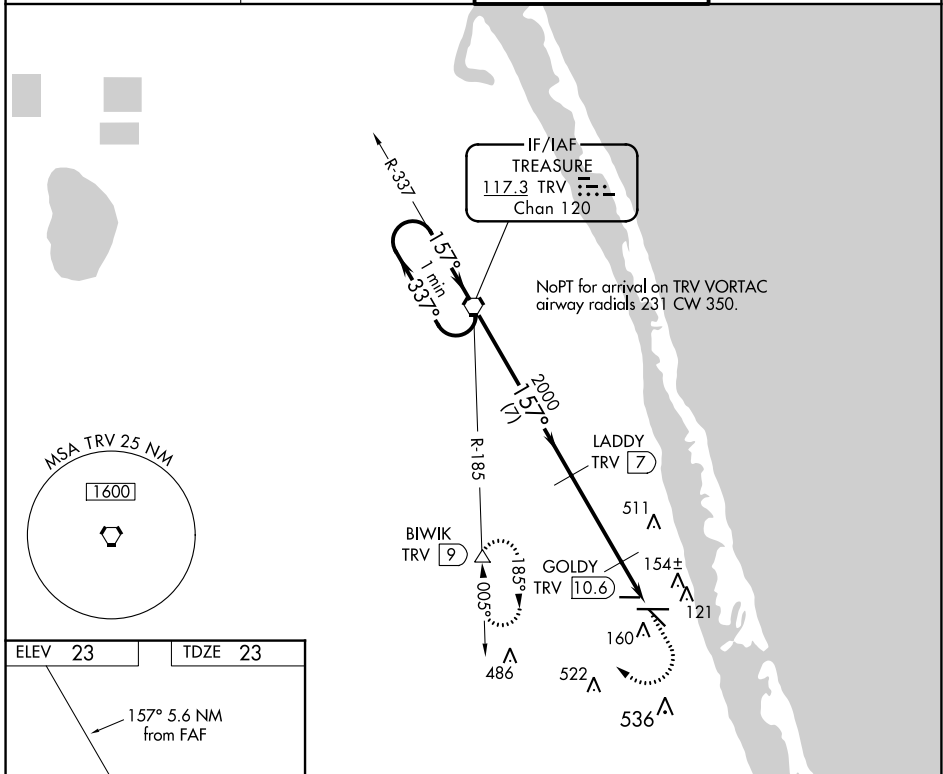

VORTAC TRV 117.3 Chan 120	APP CRS 157°	Rwy Idg 4755 TDZE 23 Aprt Elev 23
-----------------------------------------------	------------------------	--------------------------------------------------------------

VOR/DME RWY 14

TREASURE COAST INTL (FPR)

⚠ When local altimeter setting not received, use Vero Beach altimeter setting and increase all MDA 40 feet; increase S-14 visibility Cats C/D 1/8 SM; increase Circling visibility Cat C/D 1/4 SM. Helicopter visibility reduction below 1 SM NA. Night Landing Rwy 14 NA.

⚠ MISSED APPROACH: Climb to 800 then climbing right turn to 2600 on heading 270° and TRV VORTAC R-185 to BIWIK/TRV 9 DME and hold.

ATIS 134.825	PALM BEACH APP CON 132.8	FORT PIERCE TOWER ★ 128.2 (CTAF) 0	GND CON (GCO) 119.55
------------------------	------------------------------------	----------------------------------------------	--------------------------------

CATEGORY	A	B	C	D
S-14	420-1	397 (400-1)	420-1 1/8	397 (400-1 1/8)
C CIRCLING	460-1 437 (500-1)	480-1 457 (500-1)	880-2 1/2 857 (900-2 1/2)	880-2 3/4 857 (900-2 3/4)

SE-3, 13 JUN 2024 to 11 JUL 2024

SE-3, 13 JUN 2024 to 11 JUL 2024