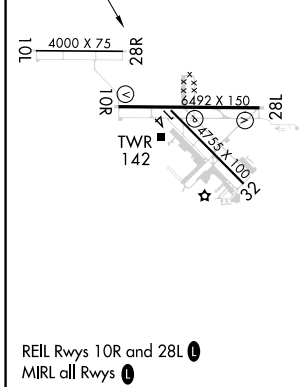

VORTAC TRV 117.3 Chan 120	APP CRS 157°	Rwy Idg 4755 TDZE 23 Aprt Elev 23
-----------------------------------------------	------------------------	--------------------------------------------------------------

VOR/DME RWY 14

TREASURE COAST INTL (FPR)

⚠ When local altimeter setting not received, use Vero Beach altimeter setting and increase all MDA 40 feet; increase S-14 visibility Cats C/D 1/8 SM; increase Circling visibility Cat C/D 1/4 SM. Helicopter visibility reduction below 1 SM NA. Night Landing Rwy 14 NA.

⚠ MISSED APPROACH: Climb to 800 then climbing right turn to 2600 on heading 270° and TRV VORTAC R-185 to BIWIK/TRV 9 DME and hold.

ATIS 134.825	PALM BEACH APP CON 132.8	FORT PIERCE TOWER ★ 128.2 (CTAF) 0	GND CON (GCO) 119.55
------------------------	------------------------------------	----------------------------------------------	--------------------------------

CATEGORY	A	B	C	D
S-14	420-1	397 (400-1)	420-1 1/8	397 (400-1 1/8)
C CIRCLING	460-1 437 (500-1)	480-1 457 (500-1)	880-2 1/2 857 (900-2 1/2)	880-2 3/4 857 (900-2 3/4)

SE-3, 13 JUN 2024 to 11 JUL 2024

SE-3, 13 JUN 2024 to 11 JUL 2024