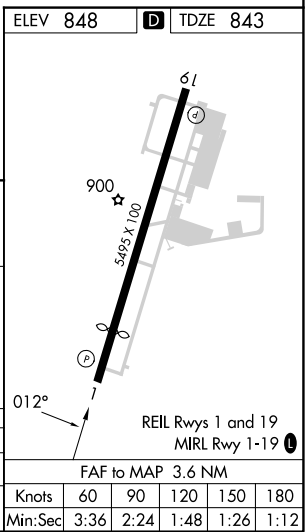

CATEGORY	A	B	C	D
S-1	1160-1	317 (400-1)		NA
CIRCLING	1300-1 452 (500-1)	1340-1 492 (500-1)	1440-1½ 592 (600-1½)	NA

FAF to MAP 3.6 NM					
Knots	60	90	120	150	180
Min:Sec	3:36	2:24	1:48	1:26	1:12