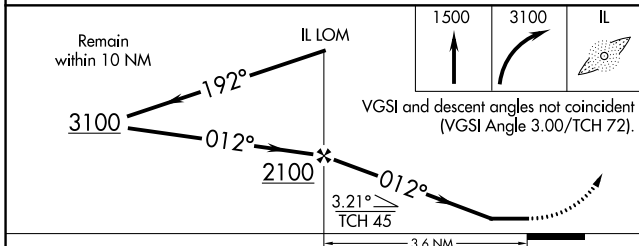

CATEGORY	A	B	C	D
S-1	1160-1	317 (400-1)		NA
CIRCLING	1300-1 452 (500-1)	1340-1 492 (500-1)	1440-1½ 592 (600-1½)	NA

FAF to MAP 3.6 NM					
Knots	60	90	120	150	180
Min:Sec	3:36	2:24	1:48	1:26	1:12