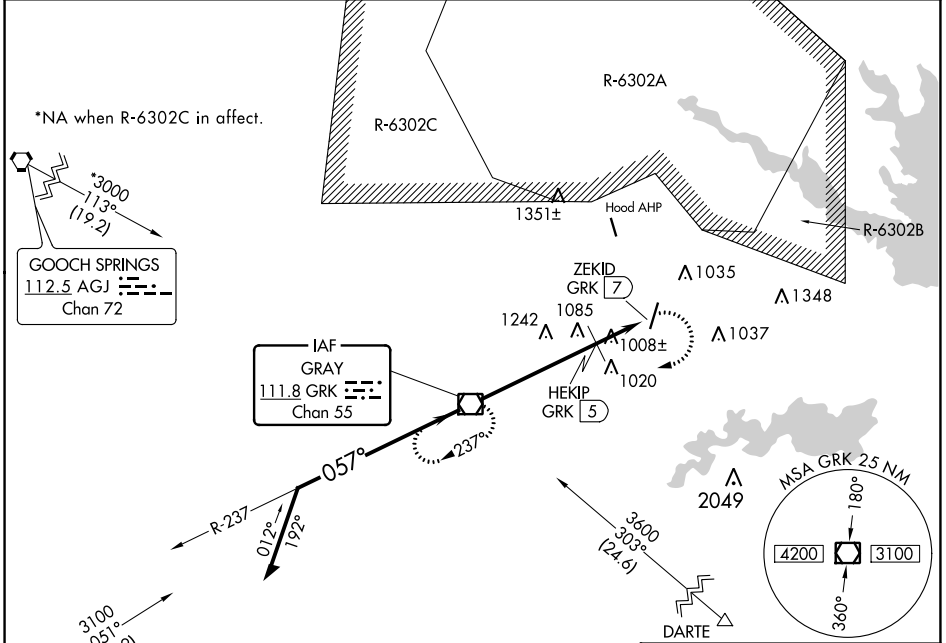

KILLEEN, TEXAS

AL-5344 (FAA)

22363

VOR/DME GRK 111.8 Chan 55	APP CRS 057°	Rwy Idg TDZE Apt Elev N/A N/A 848
---	------------------------	--

VOR-A
SKYLARK FLD (IL)E

NA Circling Rwy 19 NA at night.
When local altimeter setting not received, use Robert Gray AAF allimeter setting and increase all MDA 60 feet.

MISSED APPROACH: Climbing right turn to 3000 direct GRK VOR/DME and hold.

AWOS-3PT 128.575	GRAY APP CON 120.075 323.15	CLNC DEL 121.7	UNICOM 122.7 (CTAF) D
----------------------------	---------------------------------------	--------------------------	--

ELEV 848	D
<p>REIL Rwys 1 and 19 MIRL Rwy 1-19 D</p>	
FAF to MAP 7 NM	
Knots	60 90 120 150 180
Min:Sec	7:00 4:40 3:30 2:48 2:20

CATEGORY	A	B	C	D
C CIRCLING	1620-1 772 (800-1)	1620-1¼ 772 (800-1¼)	1620-2¼ 772 (800-2¼)	NA
HEKIP FIX MINIMUMS (DME REQUIRED)				
C CIRCLING	1320-1 472 (500-1)	1360-1 512 (600-1)	1440-1½ 592 (600-1½)	NA

KILLEEN, TEXAS
Amdt 4A 08NOV18

31°05'N-97°41'W

SKYLARK FLD (IL)E
VOR-A

SC-3, 13 JUN 2024 to 11 JUL 2024

SC-3, 13 JUN 2024 to 11 JUL 2024