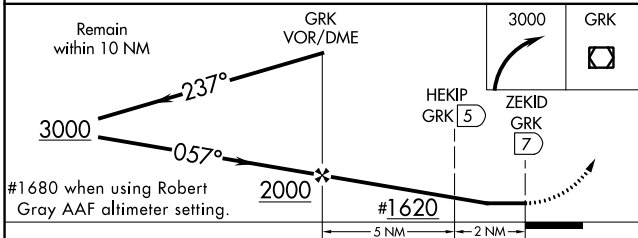

KILLEEN, TEXAS

AL-5344 (FAA)

22363

VOR/DME GRK 111.8 Chan 55	APP CRS 057°	Rwy Idg TDZE Apt Elev N/A N/A 848
---	------------------------	--

VOR-A
SKYLARK FLD (IL)E

NA Circling Rwy 19 NA at night.
When local altimeter setting not received, use Robert Gray AAF allimeter setting and increase all MDA 60 feet.

MISSED APPROACH: Climbing right turn to 3000 direct GRK VOR/DME and hold.

AWOS-3PT 128.575	GRAY APP CON 120.075 323.15	CLNC DEL 121.7	UNICOM 122.7 (CTAF) D
----------------------------	---------------------------------------	--------------------------	--

ELEV 848	D
<p>REIL Rwys 1 and 19 MIRL Rwy 1-19 D</p>	
FAF to MAP 7 NM	
Knots	60 90 120 150 180
Min:Sec	7:00 4:40 3:30 2:48 2:20

CATEGORY	A	B	C	D
C CIRCLING	1620-1 772 (800-1)	1620-1¼ 772 (800-1¼)	1620-2¼ 772 (800-2¼)	NA
HEKIP FIX MINIMUMS (DME REQUIRED)				
C CIRCLING	1320-1 472 (500-1)	1360-1 512 (600-1)	1440-1½ 592 (600-1½)	NA