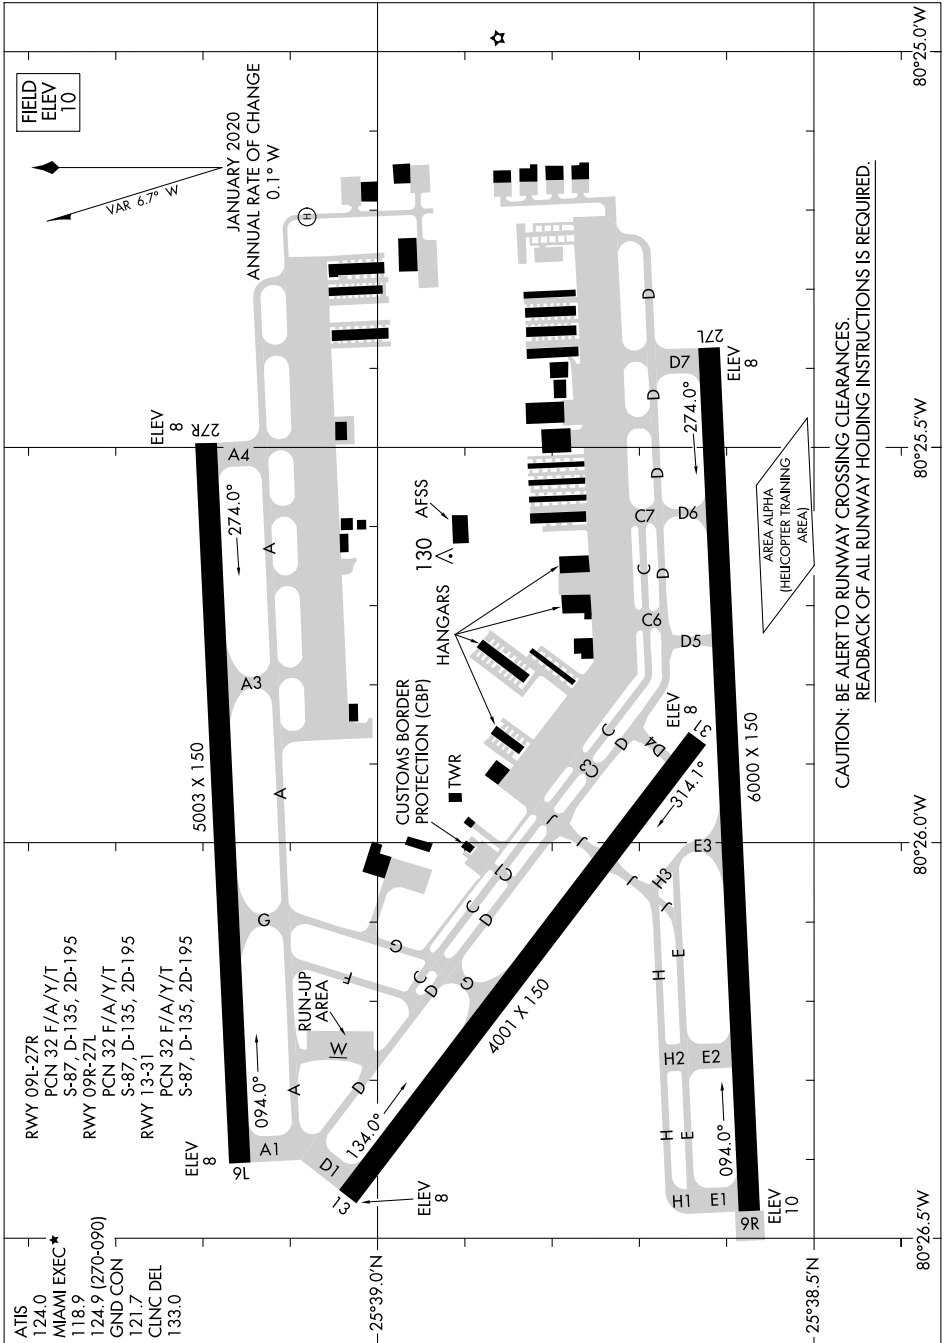

AIRPORT DIAGRAM

AL-5349 (FAA)

MIAMI EXEC (TMB)
MIAMI, FLORIDA

SE-3, 13 JUN 2024 to 11 JUL 2024

CAUTION: BE ALERT TO RUNWAY CROSSING CLEARANCES.
READBACK OF ALL RUNWAY HOLDING INSTRUCTIONS IS REQUIRED.

AIRPORT DIAGRAM

MIAMI, FLORIDA
MIAMI EXEC (TMB)

SE-3, 13 JUN 2024 to 11 JUL 2024