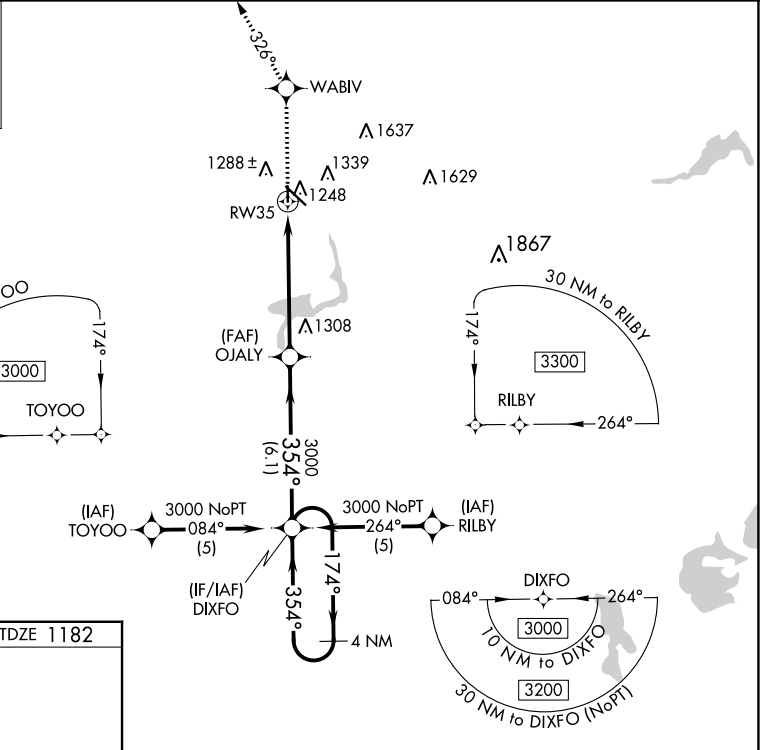

APP CRS	Rwy Idg	3301
354°	TDZE	1182
	Apt Elev	1183

RNAV (GPS) RWY 35

FERGUS FALLS MUNI/EINAR MICKELSON FLD (F^FM)

RNP APCH-GPS.		MISSED APPROACH: Climb to 3000 direct WABIV and via track 326° to PANIC and hold.
AWOS-3PT 119.05	MINNEAPOLIS CENTER 126.1 269.2	UNICOM 122.8 (CTAF) 0

ELEV 1183	TDZE 1182
-----------	-----------

CATEGORY	A	B	C	D
LNAV MDA	1560-1 378 (400-1)			NA
CIRCLING	1640-1 457 (500-1)	1740-1 557 (600-1)	1820-1¾ 637 (700-1¾)	NA

NC-1, 13 JUN 2024 to 11 JUL 2024

NC-1, 13 JUN 2024 to 11 JUL 2024