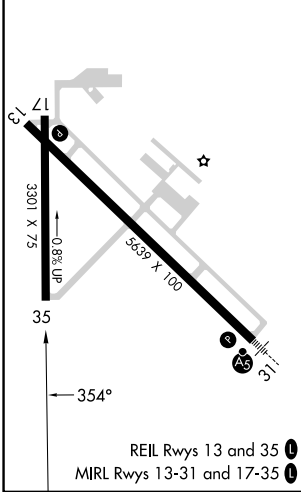

APP CRS	Rwy Idg	3301
354°	TDZE	1182
	Apt Elev	1183

RNAV (GPS) RWY 35

FERGUS FALLS MUNI/EINAR MICKELSON FLD (F^FM)

RNP APCH-GPS.		MISSED APPROACH: Climb to 3000 direct WABIV and via track 326° to PANIC and hold.
AWOS-3PT 119.05	MINNEAPOLIS CENTER 126.1 269.2	UNICOM 122.8 (CTAF) 0

ELEV 1183	TDZE 1182
-----------	-----------

CATEGORY	A	B	C	D
LNAV MDA	1560-1 378 (400-1)			NA
CIRCLING	1640-1 457 (500-1)	1740-1 557 (600-1)	1820-1¾ 637 (700-1¾)	NA

NC-1, 13 JUN 2024 to 11 JUL 2024

NC-1, 13 JUN 2024 to 11 JUL 2024