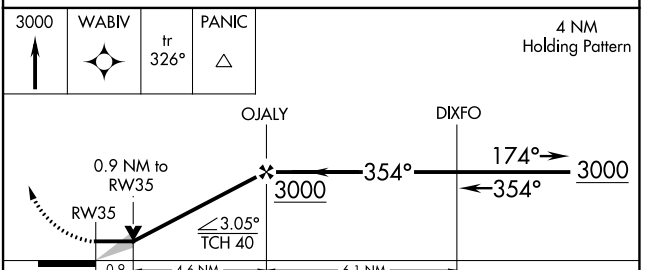

APP CRS	Rwy Idg	3301
354°	TDZE	1182
	Apt Elev	1183

RNAV (GPS) RWY 35

FERGUS FALLS MUNI/EINAR MICKELSON FLD (F^FM)

RNP APCH-GPS.		MISSED APPROACH: Climb to 3000 direct WABIV and via track 326° to PANIC and hold.
AWOS-3PT 119.05	MINNEAPOLIS CENTER 126.1 269.2	UNICOM 122.8 (CTAF) 0

ELEV 1183	TDZE 1182
-----------	-----------

CATEGORY	A	B	C	D
LNAV MDA	1560-1 378 (400-1)			NA
CIRCLING	1640-1 457 (500-1)	1740-1 557 (600-1)	1820-1¾ 637 (700-1¾)	NA

NC-1, 13 JUN 2024 to 11 JUL 2024

NC-1, 13 JUN 2024 to 11 JUL 2024