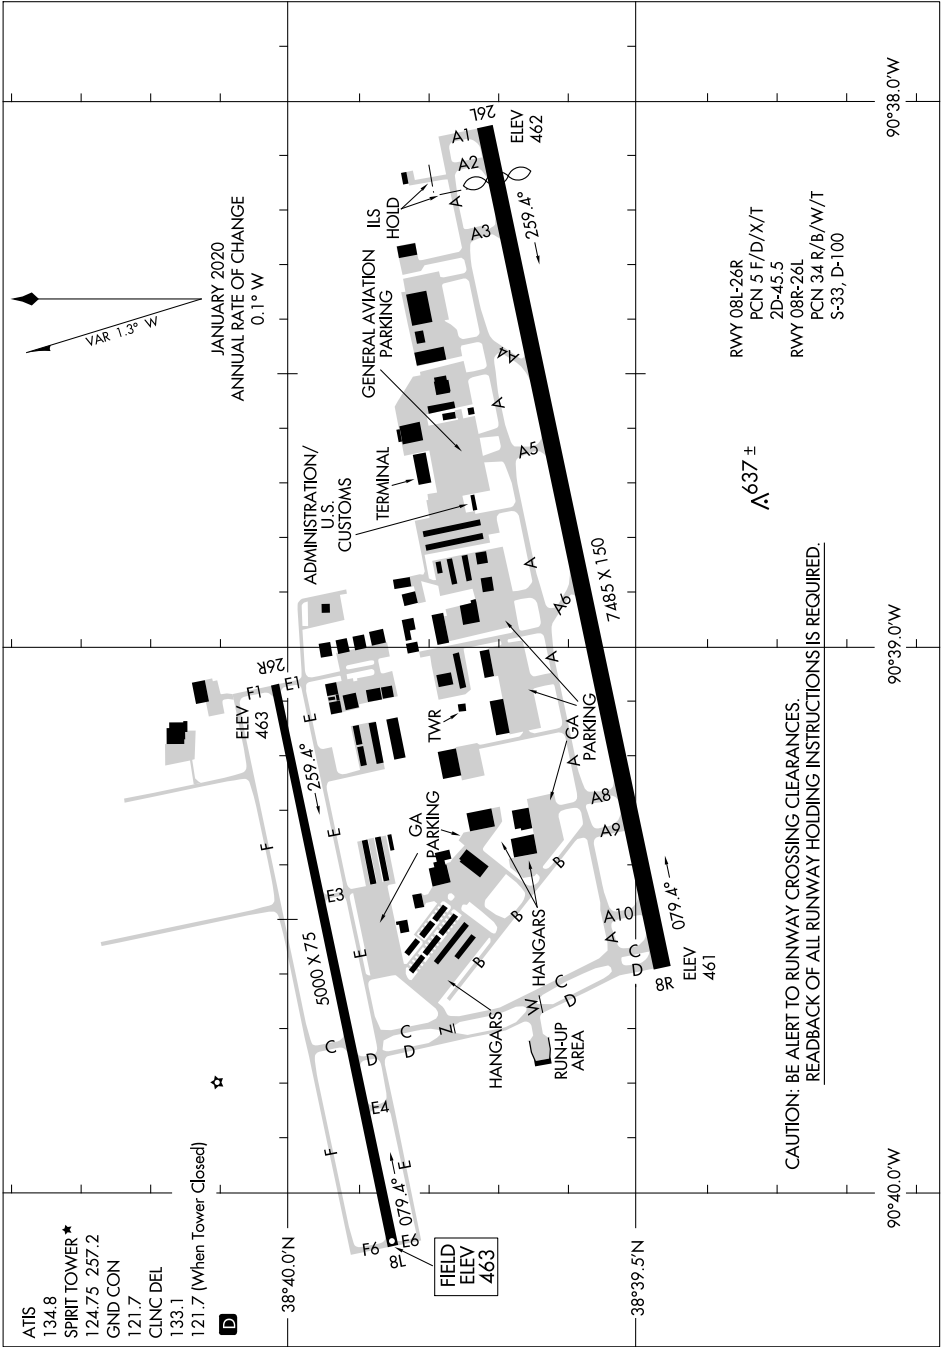

AIRPORT DIAGRAM

AL-5400 (FAA)

SPIRIT OF ST LOUIS (SUS)
ST. LOUIS, MISSOURI

NC-3, 13 JUN 2024 to 11 JUL 2024

NC-3, 13 JUN 2024 to 11 JUL 2024

AIRPORT DIAGRAM

ST. LOUIS, MISSOURI
SPIRIT OF ST LOUIS (SUS)