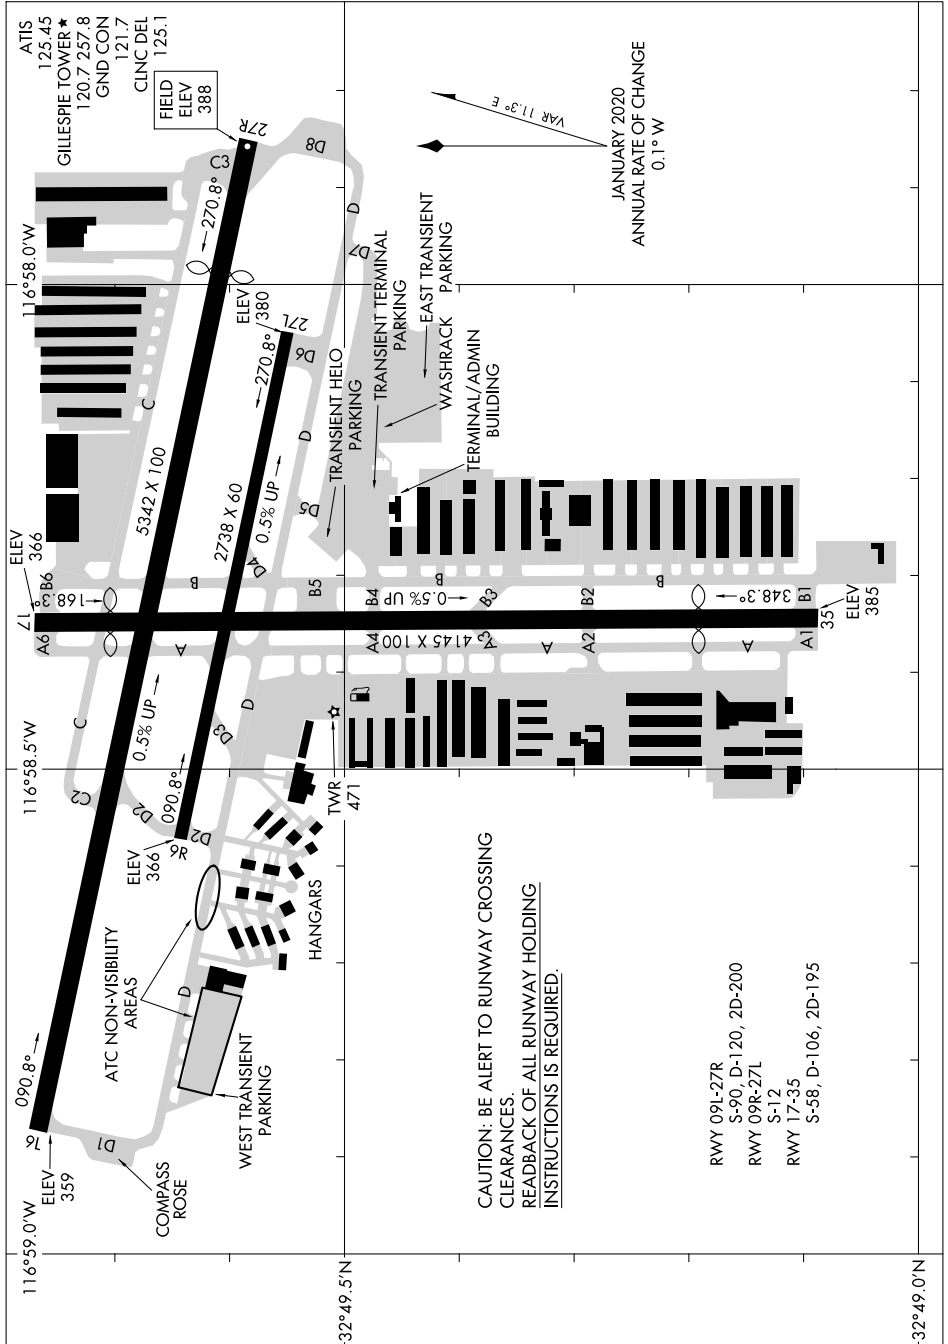

AIRPORT DIAGRAM

AL-5402 (FAA)

GILLESPIE FLD (S/E)E)
SAN DIEGO/EL CAJON, CALIFORNIA

SW-3, 13 JUN 2024 to 11 JUL 2024

SW-3, 13 JUN 2024 to 11 JUL 2024

AIRPORT DIAGRAM

SAN DIEGO/EL CAJON, CALIFORNIA
GILLESPIE FLD (S/E)E)