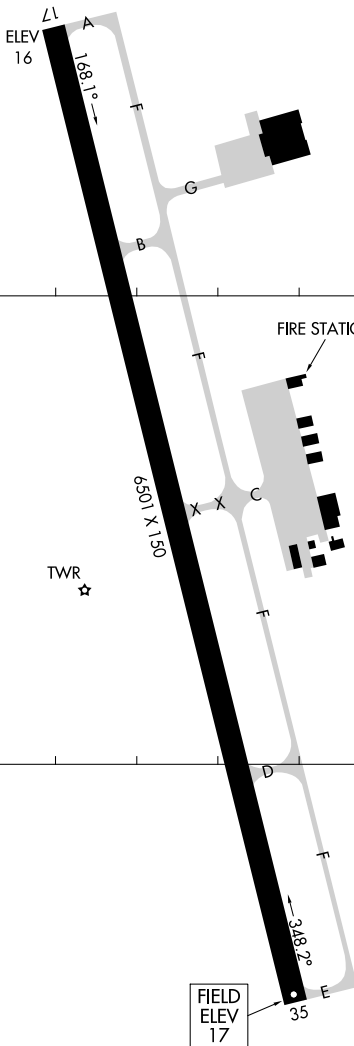

23222

# AIRPORT DIAGRAM

AL-5404 (FAA)

TRENT LOTT INTL (PQL)  
PASCAGOULA, MISSISSIPPI

ATIS  
135.175  
TRENT LOTT TOWER ★  
118.575  
GND CON  
121.725  
CLNC DEL  
121.725

30°28.0'N

FIRE STATION

6501 X 150

TWR ★

30°27.5'N

RWY 17-35  
PCN 57 F/C/X/T  
D-196, 2D-315, 2D/2D2-753

FIELD  
ELEV  
17

CAUTION: BE ALERT TO RUNWAY CROSSING CLEARANCES.  
READBACK OF ALL RUNWAY HOLDING INSTRUCTIONS IS REQUIRED.

88°32.0'W

88°31.5'W

# AIRPORT DIAGRAM

23222

PASCAGOULA, MISSISSIPPI  
TRENT LOTT INTL (PQL)

SC-4, 13 JUN 2024 to 11 JUL 2024

SC-4, 13 JUN 2024 to 11 JUL 2024