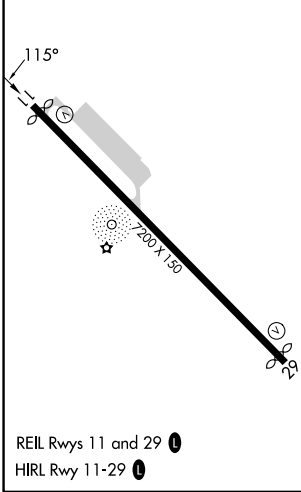

WAAS CH 56632	APP CRS 115°	Rwy Idg TDZE	6500 24
W11A		Apt Elev	27

RNAV (GPS) RWY 11

SITKA ROCKY GUTIERREZ (SIT)(PASI)

RNP APCH.
 ▼ When local altimeter setting not received, procedure NA.
 ▲ Circling NA northeast of Rwy 11-29.

MISSED APPROACH: Climbing right turn to 5000 direct BKA VORTAC and hold, continue climb-in-hold to 5000.

AFIS 135.9	ANCHORAGE CENTER 126.1 335.5	SITKA RADIO 123.6 (CTAF) 122.2	UNICOM 122.95
----------------------	--	--	-------------------------

ELEV 27	D TDZE 24
---------	------------------

CATEGORY	A	B	C	D
LP MDA	500-1	476 (500-1)	500-1 ³ / ₈	476 (500-1 ¹ / ₂)
LNAV MDA	1300-1 ¹ / ₄ 1276 (1300-1 ¹ / ₄)	1300-1 ¹ / ₂ 1276 (1300-1 ¹ / ₂)	1300-3	1276 (1300-3)
C CIRCLING	1300-1 ¹ / ₄ 1273 (1300-1 ¹ / ₄)	1300-1 ¹ / ₂ 1273 (1300-1 ¹ / ₂)	1300-3 1273 (1300-3)	1660-3 1633 (1700-3)