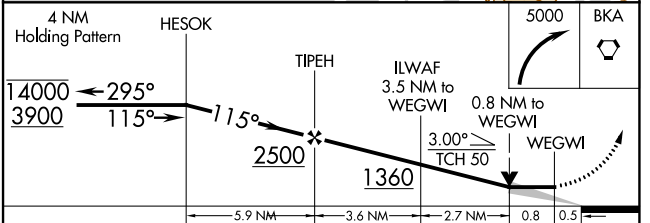

CATEGORY	A	B	C	D
LP MDA	500-1	476 (500-1)	500-1³/₈	476 (500-1¹/₂)
LNAV MDA	1300-1¹/₄ 1276 (1300-1¹/₄)	1300-1¹/₂ 1276 (1300-1¹/₂)	1300-3	1276 (1300-3)
C CIRCLING	1300-1¹/₄ 1273 (1300-1¹/₄)	1300-1¹/₂ 1273 (1300-1¹/₂)	1300-3 1273 (1300-3)	1660-3 1633 (1700-3)

AK, 16 MAY 2024 to 11 JUL 2024

AK, 16 MAY 2024 to 11 JUL 2024