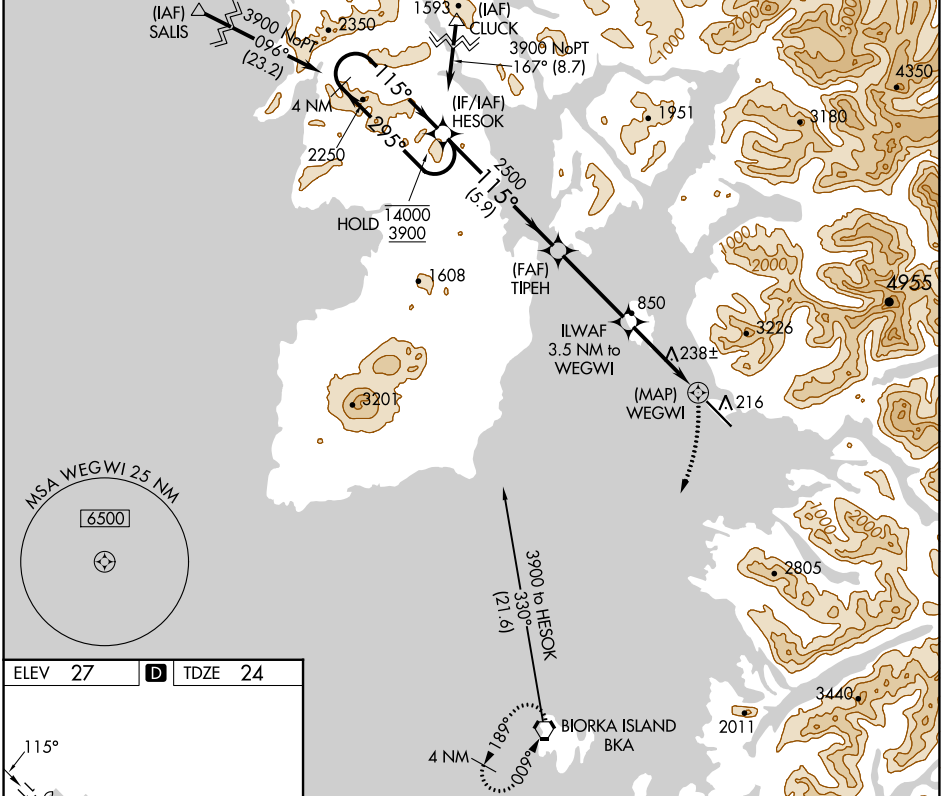

WAAS CH 56632	APP CRS 115°	Rwy Idg TDZE	6500 24
W11A		Apt Elev	27

RNAV (GPS) RWY 11

SITKA ROCKY GUTIERREZ (SIT)(PASI)

RNP APCH.
 ▼ When local altimeter setting not received, procedure NA.
 ▲ Circling NA northeast of Rwy 11-29.

MISSED APPROACH: Climbing right turn to 5000 direct BKA VORTAC and hold, continue climb-in-hold to 5000.

AFIS 135.9	ANCHORAGE CENTER 126.1 335.5	SITKA RADIO 123.6 (CTAF) 122.2	UNICOM 122.95
----------------------	--	--	-------------------------

AK, 16 MAY 2024 to 11 JUL 2024

AK, 16 MAY 2024 to 11 JUL 2024