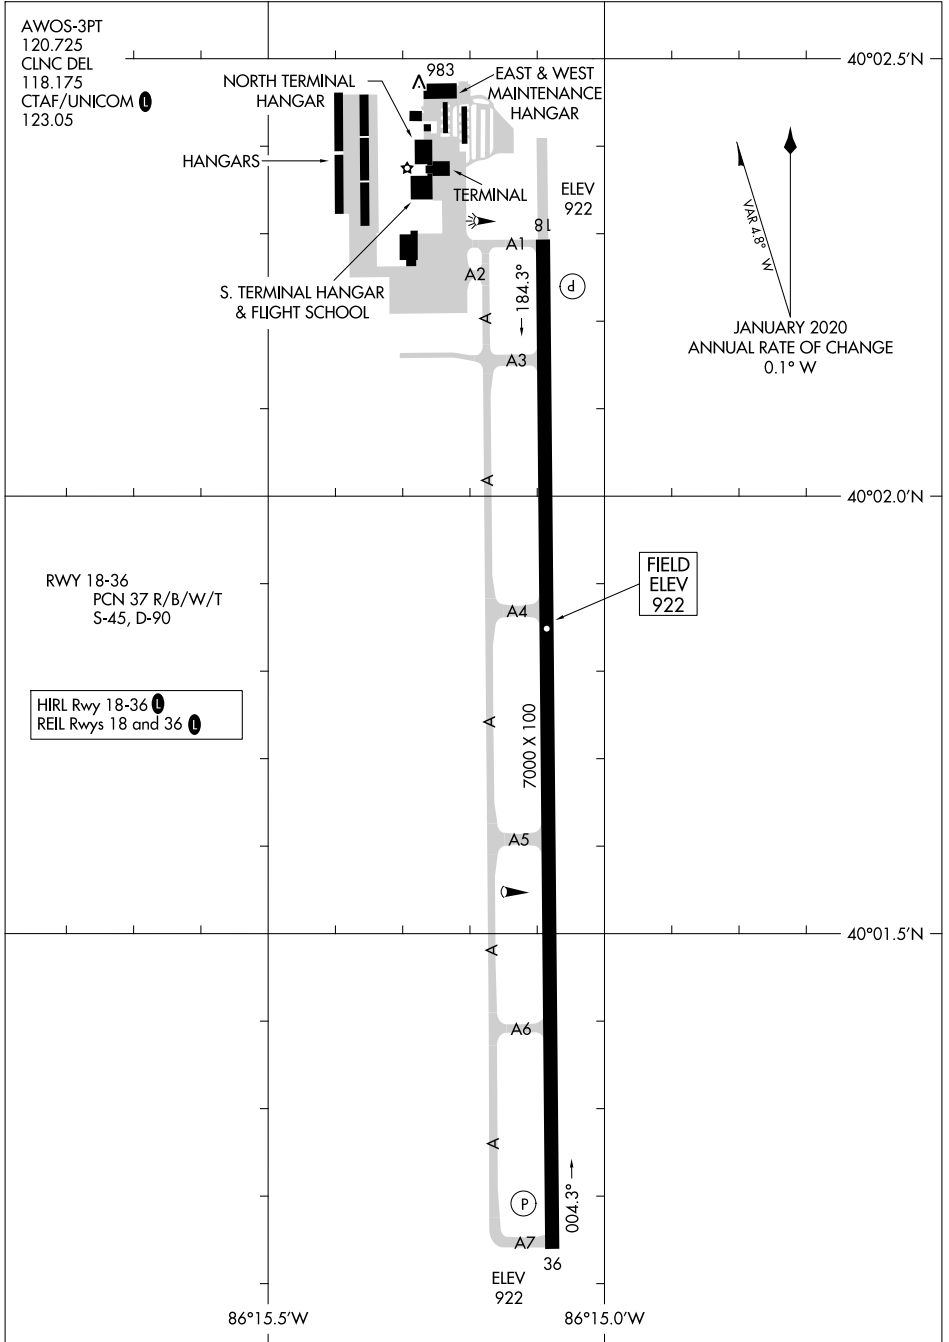

24025

AIRPORT DIAGRAM

AL-5438 (FAA)

INDIANAPOLIS EXEC (T'Y'Q)
INDIANAPOLIS, INDIANA

EC-2, 13 JUN 2024 to 11 JUL 2024

EC-2, 13 JUN 2024 to 11 JUL 2024

AIRPORT DIAGRAM

24025