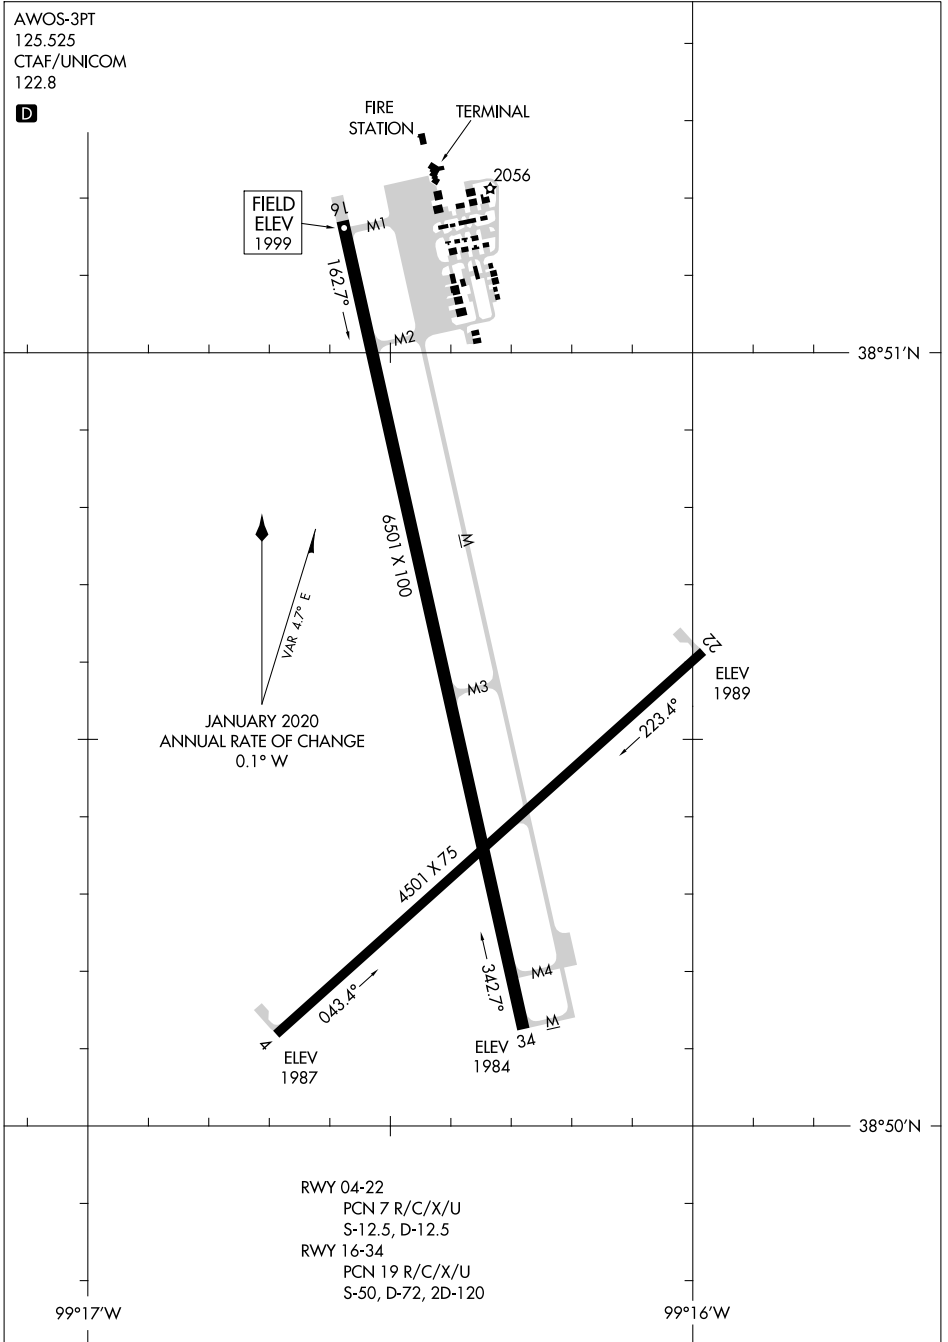

20086

AIRPORT DIAGRAM

AL-5440 (FAA)

HAYS RGNL (HYS)
HAYS, KANSAS

AWOS-3PT
125.525
CTAF/UNICOM
122.8

D

NC-2, 13 JUN 2024 to 11 JUL 2024

NC-2, 13 JUN 2024 to 11 JUL 2024

RWY 04-22
PCN 7 R/C/X/U
S-12.5, D-12.5

RWY 16-34
PCN 19 R/C/X/U
S-50, D-72, 2D-120

AIRPORT DIAGRAM

20086

HAYS, KANSAS
HAYS RGNL (HYS)