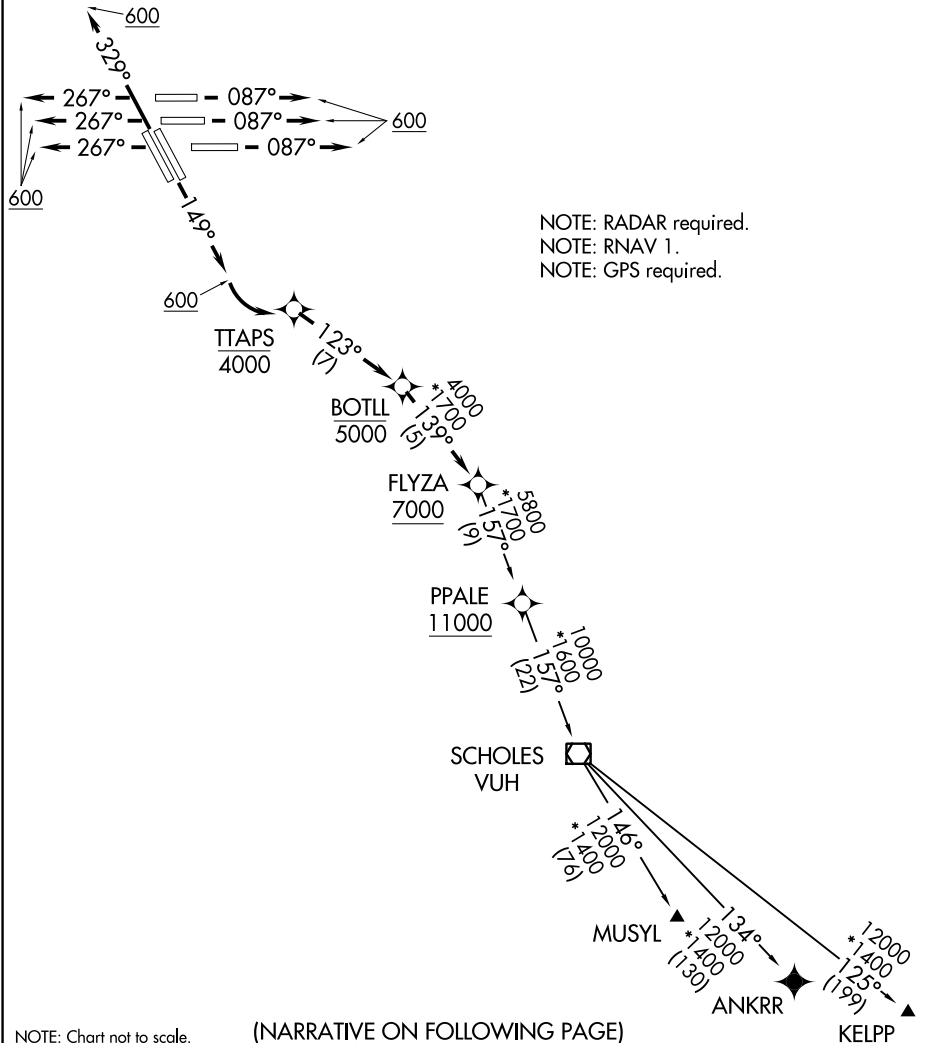

(FLYZA5.FLYZA) 21112

FLYZA FIVE DEPARTURE (RNAV)

GEORGE BUSH INTCNL/HOUSTON (IAH)

AL-5461 (FAA)

HOUSTON, TEXAS

D-ATIS
 124.05
 CLNC DEL
 128.1
 CPDLC
 GND CON
 118.575 (Rwys 8L/R, 26L/R, 9, 27)
 121.7 (Rwys 15L/R, 33L/R)
 HOUSTON TOWER
 120.725 290.2 (Rwys 8L, 26R)
 125.35 290.2 (Rwys 8R, 26L)
 127.3 288.25 (Rwys 15L/R, 33L/R)
 135.15 290.2 (Rwys 9, 27)
 HOUSTON DEP CON
 127.125 269.075

**TOP ALTITUDE:
 16000**

TAKEOFF MINIMUMS

Rwys 8L/R, 9, 15L/R, 26L/R, 27, 33L/R:

Standard with minimum climb of 500' per NM to 800.

NOTE: Chart not to scale.

(NARRATIVE ON FOLLOWING PAGE)

FLYZA FIVE DEPARTURE (RNAV)

(FLYZA5.FLYZA) 15SEP16

HOUSTON, TEXAS

GEORGE BUSH INTCNL/HOUSTON (IAH)

SC-5, 13 JUN 2024 to 11 JUL 2024

SC-5, 13 JUN 2024 to 11 JUL 2024