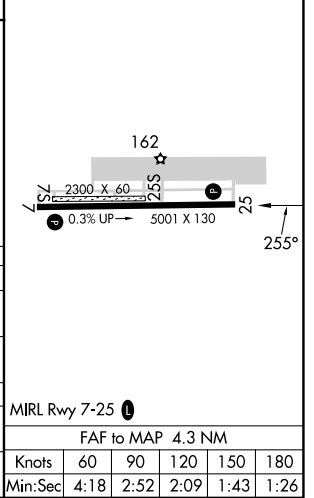

NDB/DME OLT 346	APP CRS 255°	Rwy Idg TDZE Apt Elev	5001 113 113
Chan 106 (115.9)			

NDB RWY 25

SOLDOTNA (SXQ)(PASX)

⚠ Circling NA to Rwy 7S and 25S. Circling Rwy 7 NA at night.

⚠ MISSED APPROACH: Climb to 1000 then climbing left turn to 2400 direct OLT NDB and hold.

AWOS-3P 135.45	ANCHORAGE CENTER 125.7 379.1	KENAI RADIO 122.35	CTAF 122.50
--------------------------	--	------------------------------	-----------------------

ELEV 113	TDZE 113
----------	----------

CATEGORY	A	B	C	D
S-25	900-1 787 (800-1)	900-1¼ 787 (800-1¼)	900-2½ 787 (800-2½)	787 (800-2½)
C CIRCLING	900-1 787 (800-1)	900-1¼ 787 (800-1¼)	900-2½ 787 (800-2½)	980-2¾ 867 (900-2¾)
JOSKI FIX MINIMUMS				
S-25	760-1 647 (700-1)	647 (700-1)	760-1⅞ 647 (700-1⅞)	647 (700-1⅞)
C CIRCLING	860-1 747 (800-1)	747 (800-1)	860-2¼ 747 (800-2¼)	980-2¾ 867 (900-2¾)