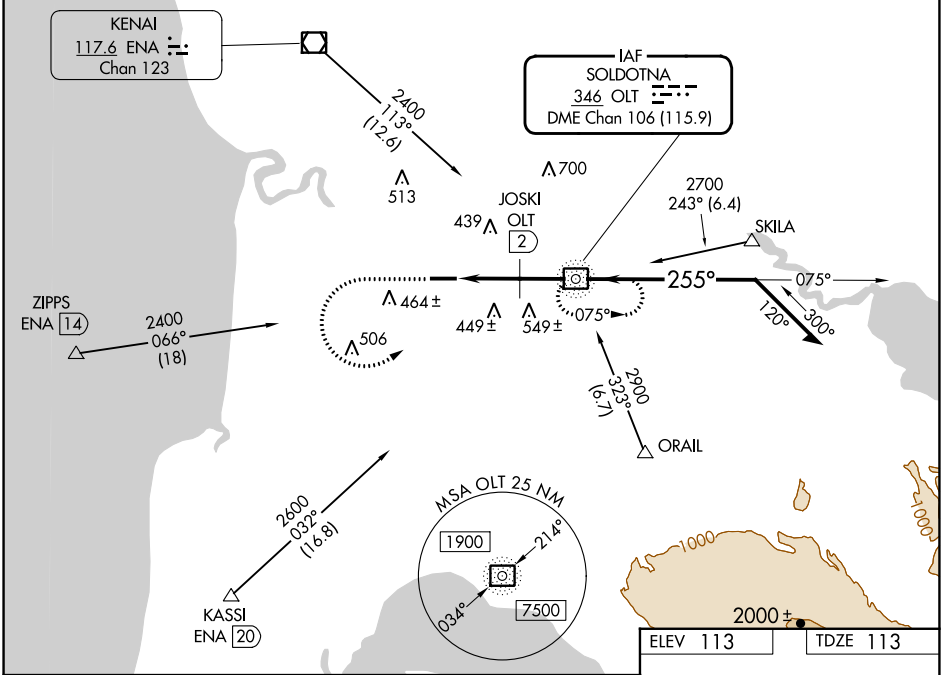

NDB/DME OLT 346	APP CRS 255°	Rwy Idg TDZE Apt Elev	5001 113 113
Chan 106 (115.9)			

NDB RWY 25

SOLDOTNA (SXQ)(PASX)

⚠ Circling NA to Rwy 7S and 25S. Circling Rwy 7 NA at night.

⚠ MISSED APPROACH: Climb to 1000 then climbing left turn to 2400 direct OLT NDB and hold.

AWOS-3P 135.45	ANCHORAGE CENTER 125.7 379.1	KENAI RADIO 122.35	CTAF 122.50
--------------------------	--	------------------------------	-----------------------

ELEV 113	TDZE 113
----------	----------

CATEGORY	A	B	C	D
S-25	900-1 787 (800-1)	900-1¼ 787 (800-1¼)	900-2½ 787 (800-2½)	787 (800-2½)
C CIRCLING	900-1 787 (800-1)	900-1¼ 787 (800-1¼)	900-2½ 787 (800-2½)	980-2¾ 867 (900-2¾)
JOSKI FIX MINIMUMS				
S-25	760-1 647 (700-1)	647 (700-1)	760-1⅞ 647 (700-1⅞)	647 (700-1⅞)
C CIRCLING	860-1 747 (800-1)	747 (800-1)	860-2¼ 747 (800-2¼)	980-2¾ 867 (900-2¾)

AK, 16 MAY 2024 to 11 JUL 2024

AK, 16 MAY 2024 to 11 JUL 2024