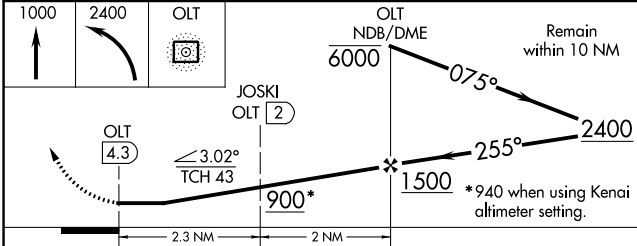

NDB/DME OLT 346	APP CRS 255°	Rwy Idg TDZE Apt Elev	5001 113 113
Chan 106 (115.9)			

NDB RWY 25

SOLDOTNA (SXQ)(PASX)

⚠ Circling NA to Rwy 7S and 25S. Circling Rwy 7 NA at night.

⚠ MISSED APPROACH: Climb to 1000 then climbing left turn to 2400 direct OLT NDB and hold.

AWOS-3P 135.45	ANCHORAGE CENTER 125.7 379.1	KENAI RADIO 122.35	CTAF 122.50
--------------------------	--	------------------------------	-----------------------

ELEV 113	TDZE 113
----------	----------

CATEGORY	A	B	C	D
S-25	900-1 787 (800-1)	900-1¼ 787 (800-1¼)	900-2½ 787 (800-2½)	787 (800-2½)
C CIRCLING	900-1 787 (800-1)	900-1¼ 787 (800-1¼)	900-2½ 787 (800-2½)	980-2¾ 867 (900-2¾)
JOSKI FIX MINIMUMS				
S-25	760-1 647 (700-1)	647 (700-1)	760-1⅞ 647 (700-1⅞)	647 (700-1⅞)
C CIRCLING	860-1 747 (800-1)	747 (800-1)	860-2¼ 747 (800-2¼)	980-2¾ 867 (900-2¾)