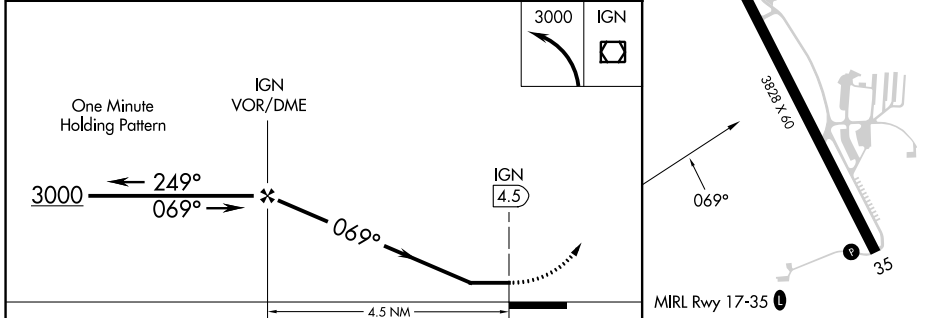

VOR/DME IGN 117.6 Chan 123	APP CRS 069°	Rwy Idg TDZE Apt Elev	N/A N/A 697
--	------------------------	-----------------------------	--

VOR-A
SKY ACRES (44N)

<p>⚠ NA -23°C</p>	<p>Use Poughkeepsie altimeter setting. NoPT for arrival on IGN VOR/DME airway radials 203 CW 316.</p>	<p>MISSED APPROACH: Climbing left turn to 3000 direct IGN VOR/DME and hold.</p>
-----------------------	---	---

SWF ASOS 124.575	POU ASOS 126.75	NEW YORK APP CON 132.75 363.1	UNICOM 122.8 (CTAF) 0
----------------------------	---------------------------	---	---------------------------------

CATEGORY	A	B	C	D	FAF to MAP 4.5 NM					
CIRCLING	1580-1¼ 883 (900-1¼)	1820-1½ 1123 (1200-1½)	NA		Knots	60	90	120	150	180
					Min:Sec	4:30	3:00	2:15	1:48	1:30

NE-2, 13 JUN 2024 to 11 JUL 2024

NE-2, 13 JUN 2024 to 11 JUL 2024