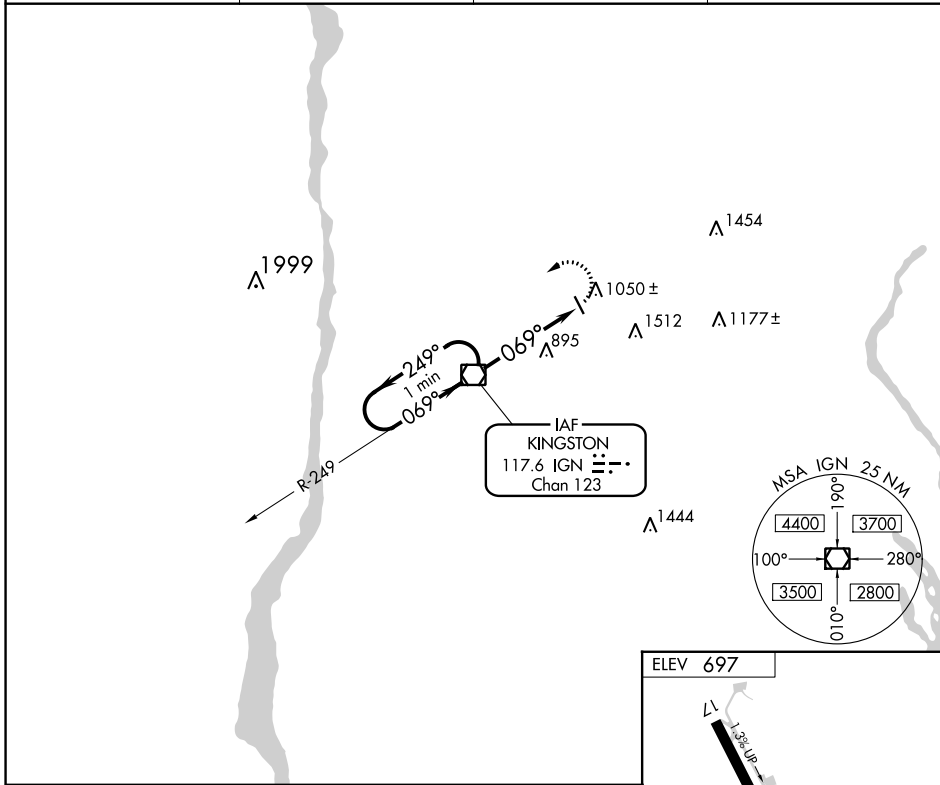

VOR/DME IGN 117.6 Chan 123	APP CRS 069°	Rwy Idg TDZE Apt Elev	N/A N/A 697
--	------------------------	-----------------------------	--

VOR-A
SKY ACRES (44N)

<p>⚠ NA -23°C</p>	<p>Use Poughkeepsie altimeter setting. NoPT for arrival on IGN VOR/DME airway radials 203 CW 316.</p>	<p>MISSED APPROACH: Climbing left turn to 3000 direct IGN VOR/DME and hold.</p>
-----------------------	---	---

SWF ASOS 124.575	POU ASOS 126.75	NEW YORK APP CON 132.75 363.1	UNICOM 122.8 (CTAF) 0
----------------------------	---------------------------	---	---------------------------------

CATEGORY	A	B	C	D	FAF to MAP 4.5 NM					
CIRCLING	1580-1¼ 883 (900-1¼)	1820-1½ 1123 (1200-1½)	NA		Knots	60	90	120	150	180
					Min:Sec	4:30	3:00	2:15	1:48	1:30

NE-2, 13 JUN 2024 to 11 JUL 2024

NE-2, 13 JUN 2024 to 11 JUL 2024